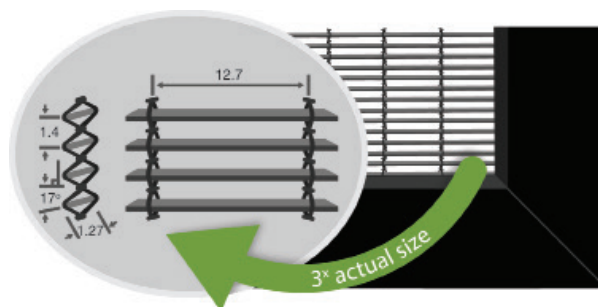

microlouvre ember screen

up to BAL-FZ compliant bushfire ember screen

Revision 5.0 August 2019

delivering engineered solutions

microlouvre ember screen

up to BAL-FZ compliant bushfire ember screen

The most technologically advanced bushfire screen on the market. The MicroLouvre bushfire ember screen is a product which has multiple uses. Originally a solar shading product, our MicroLouvre bushfire screen has been tested and has proven to perform as an industry leading heat attenuation screen. Meeting the requirements for the AS3959, this product can be used as bushfire ember screening up to BAL-FZ.

bushfire protection

The MicroLouvre bushfire ember screen is a unique and cost effective product which utilizes its innovative louvre design to prevent fire penetration. The specially angled, bronze louvres are the perfect solution for reflecting heat, as was shown by the industry leading 49.4% attenuation achieved when tested at CSIRO. As the louvres are spaced 2mm apart and made from bronze, the MicroLouvre bushfire screen is compliant to AS3959 for use as a bushfire ember screen.

be comfortable in your home

The industry leading MicroLouvre technology provided by Greene Fire is an ideal addition to buildings within any setting. The specially angled louvres of MicroLouvre can reduce heat in your home by up to 10°C in summer and can provide the most shade when the sun is at its highest. Through this design, MicroLouvre has twice the open area of other screens. This makes MicroLouvre™ almost invisible from the inside, giving perfect outward vision.