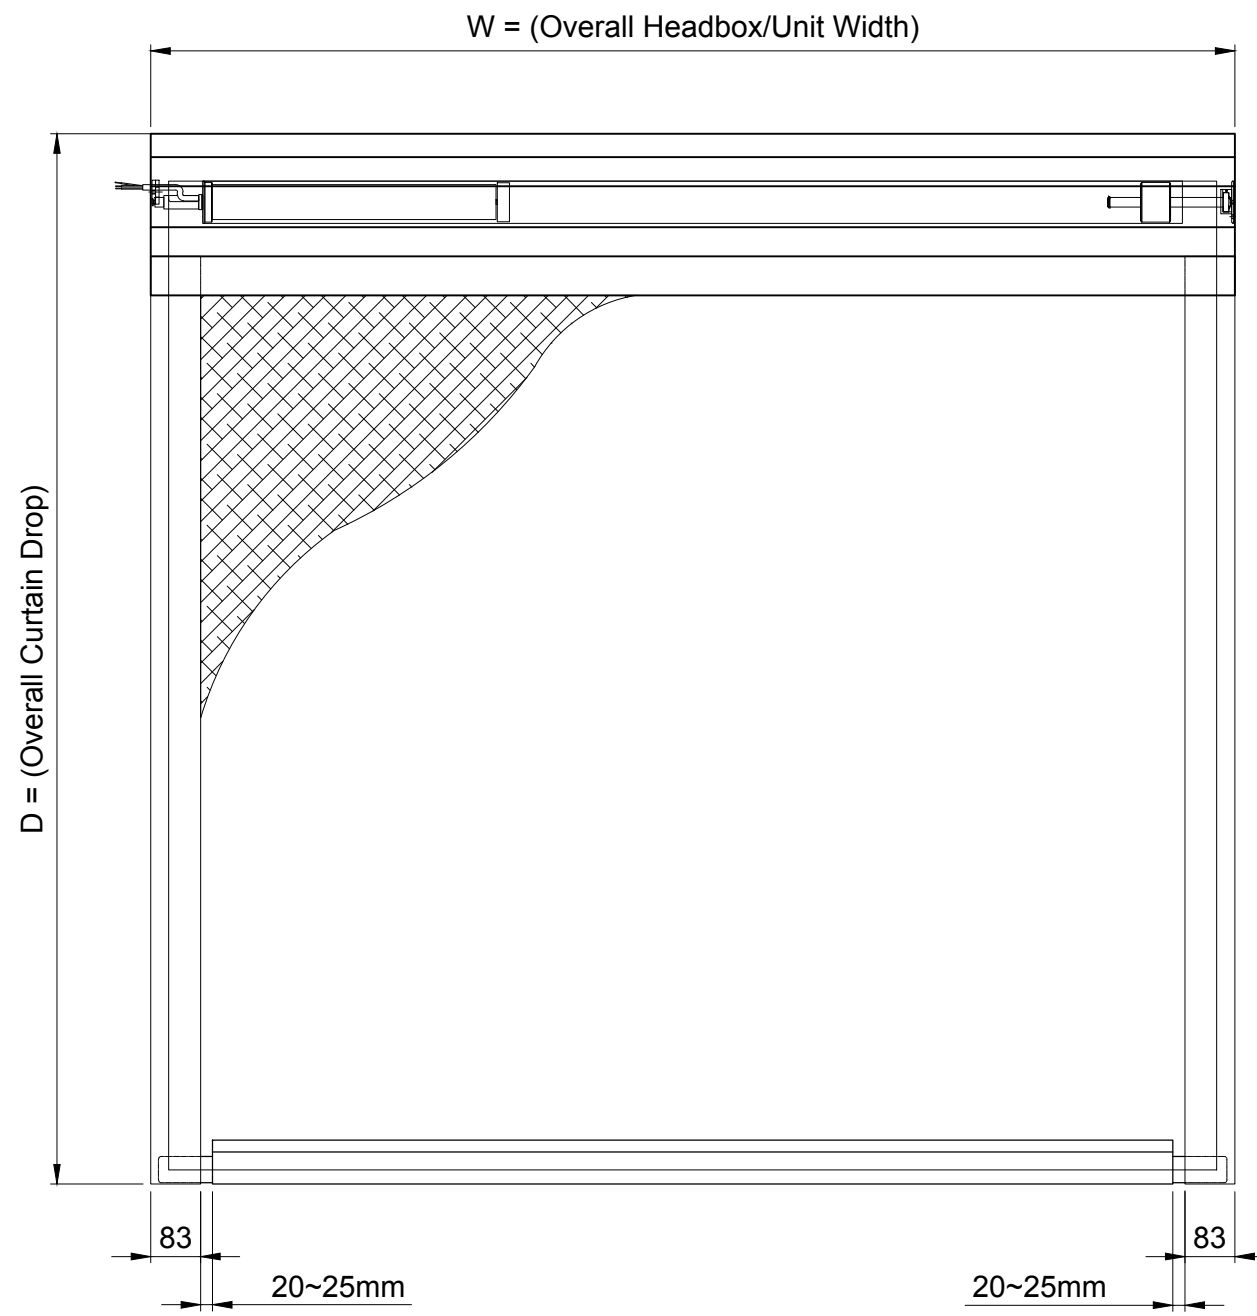

Headbox Detail

Side Guide
(Face Fix)

Edward House, Penner Road,
Havant, Hampshire, PO9 1QZ, UK
Tel: +44 (0) 23 9245 4405
Fax: +44 (0) 23 9249 2732
Email: info@coopersfire.com
Web: www.coopersfire.com

DRAWN:	ML	TITLE:	Vii@Fire/Vii@Fire iZone Fire Curtain Configuration - Face Fix
CHECKED:	JR	© 1997-2018 A COOPER GROUP LIMITED ALL RIGHTS RESERVED. THIS DESIGN MAY NOT BE REPRODUCED IN ANY MATERIAL FORM, INCLUDING ELECTRONICALLY WITHOUT THE WRITTEN PERMISSION OF THE COPYRIGHT NAMES	ALL DIMENSION IN MILLIMETERS UNLESS OTHERWISE STATED
APPROVED:	JR	DRG. No.	601/324/MK
		ISSUE:	1
		DATE:	17.05.2018

Product	Max Width	Max Drop	Fabric	Smoke Seal
Vii@Fire FM	3 metres	3.0 metres	EFP™ A1	Yes / No
Vii@Fire iZone	3 metres	3.0 metres	EFP™ 2/1000/DGI	Yes / No