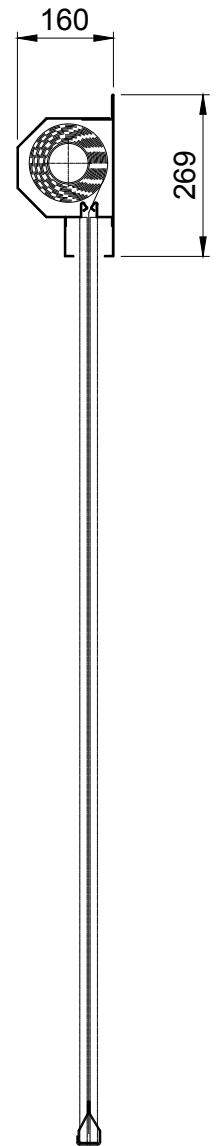

Headbox Detail

Side Guide
(Face Fix)

Edward House, Penner Road,
Havant, Hampshire, PO9 1QZ, UK
Tel: +44 (0) 23 9245 4405
Fax: +44 (0) 23 9249 2732
Email: info@coopersfire.com
Web: www.coopersfire.com

DRAWN:	ML	TITLE:	Vii@Fire/Vii@Fire iZone Fire Curtain Configuration - Face Fix
CHECKED:	JR	© 1997-2018 A COOPER GROUP LIMITED ALL RIGHTS RESERVED. THIS DESIGN MAY NOT BE REPRODUCED IN ANY MATERIAL FORM, INCLUDING ELECTRONICALLY WITHOUT THE WRITTEN PERMISSION OF THE COPYRIGHT NAMES	ALL DIMENSION IN MILLIMETERS UNLESS OTHERWISE STATED
APPROVED:	JR	DRG. No.	601/324/MK
		ISSUE:	1
		DATE:	17.05.2018

Product	Max Width	Max Drop	Fabric	Smoke Seal
Vii@Fire FM	3 metres	3.0 metres	EFP™ A1	Yes / No
Vii@Fire iZone	3 metres	3.0 metres	EFP™ 2/1000/DGI	Yes / No