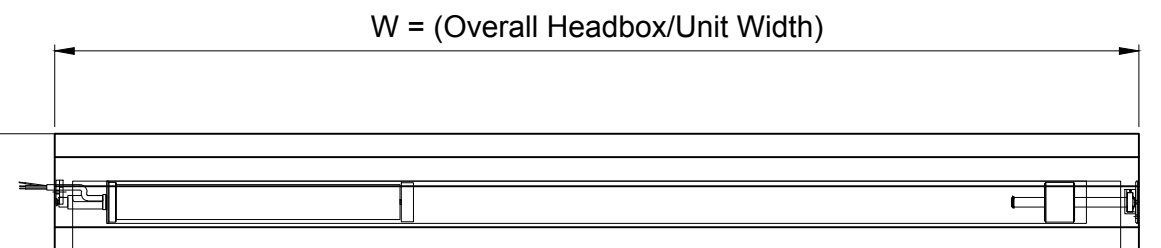

Headbox Detail

Side Guide
(Face Fix)

Edward House, Penner Road,
Havant, Hampshire, PO9 1QZ, UK
Tel: +44 (0) 23 9245 4405
Fax: +44 (0) 23 9249 2732
Email: info@coopersfire.com
Web: www.coopersfire.com

DRAWN:	ML	TITLE:	Vii@Fire/Vii@Fire iZone Fire Curtain Configuration - Face Fix
CHECKED:	JR	© 1997-2018 A COOPER GROUP LIMITED ALL RIGHTS RESERVED. THIS DESIGN MAY NOT BE REPRODUCED IN ANY MATERIAL FORM, INCLUDING ELECTRONICALLY WITHOUT THE WRITTEN PERMISSION OF THE COPYRIGHT NAMES	ALL DIMENSION IN MILLIMETERS UNLESS OTHERWISE STATED
APPROVED:	JR	DRG. No.	601/324/MK
		ISSUE:	1
		DATE:	17.05.2018

Product	Max Width	Max Drop	Fabric	Smoke Seal
Vii@Fire FM	3 metres	3.0 metres	EFP™ A1	Yes / No
Vii@Fire iZone	3 metres	3.0 metres	EFP™ 2/1000/DGI	Yes / No