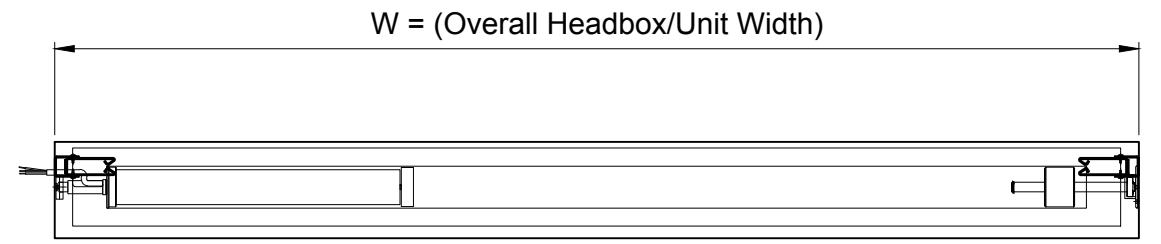

Headbox Detail

Side Guide
(Face Fix)

Edward House, Penner Road,
Havant, Hampshire, PO9 1QZ, UK
Tel: +44 (0) 23 9245 4405
Fax: +44 (0) 23 9249 2732
Email: info@coopersfire.com
Web: www.coopersfire.com

DRAWN:	ML	TITLE:	Vii@Fire/Vii@Fire iZone Fire Curtain Configuration - Face Fix
CHECKED:	JR	© 1997-2018 A COOPER GROUP LIMITED ALL RIGHTS RESERVED. THIS DESIGN MAY NOT BE REPRODUCED IN ANY MATERIAL FORM, INCLUDING ELECTRONICALLY WITHOUT THE WRITTEN PERMISSION OF THE COPYRIGHT NAMES	ALL DIMENSION IN MILLIMETERS UNLESS OTHERWISE STATED
APPROVED:	JR	DRG. No.	601/324/MK
		ISSUE:	1
		DATE:	17.05.2018

Product	Max Width	Max Drop	Fabric	Smoke Seal
Vii@Fire FM	3 metres	3.0 metres	EFP™ A1	Yes / No
Vii@Fire iZone	3 metres	3.0 metres	EFP™ 2/1000/DGI	Yes / No