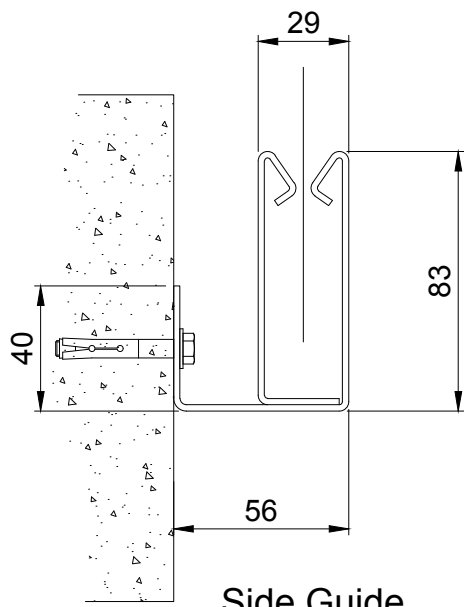

Headbox Detail

Side Guide
(Face Fix)

Edward House, Penner Road,
Havant, Hampshire, PO9 1QZ, UK
Tel: +44 (0) 23 9245 4405
Fax: +44 (0) 23 9249 2732
Email: info@coopersfire.com
Web: www.coopersfire.com

DRAWN:	ML	TITLE:	Vii@Fire/Vii@Fire iZone Fire Curtain Configuration - Face Fix
CHECKED:	JR	© 1997-2018 A COOPER GROUP LIMITED ALL RIGHTS RESERVED. THIS DESIGN MAY NOT BE REPRODUCED IN ANY MATERIAL FORM, INCLUDING ELECTRONICALLY WITHOUT THE WRITTEN PERMISSION OF THE COPYRIGHT NAMES	ALL DIMENSION IN MILLIMETERS UNLESS OTHERWISE STATED
APPROVED:	JR	DRG. No.	601/324/MK
		ISSUE:	1
		DATE:	17.05.2018

Product	Max Width	Max Drop	Fabric	Smoke Seal
Vii@Fire FM	3 metres	3.0 metres	EFP™ A1	Yes / No
Vii@Fire iZone	3 metres	3.0 metres	EFP™ 2/1000/DGI	Yes / No