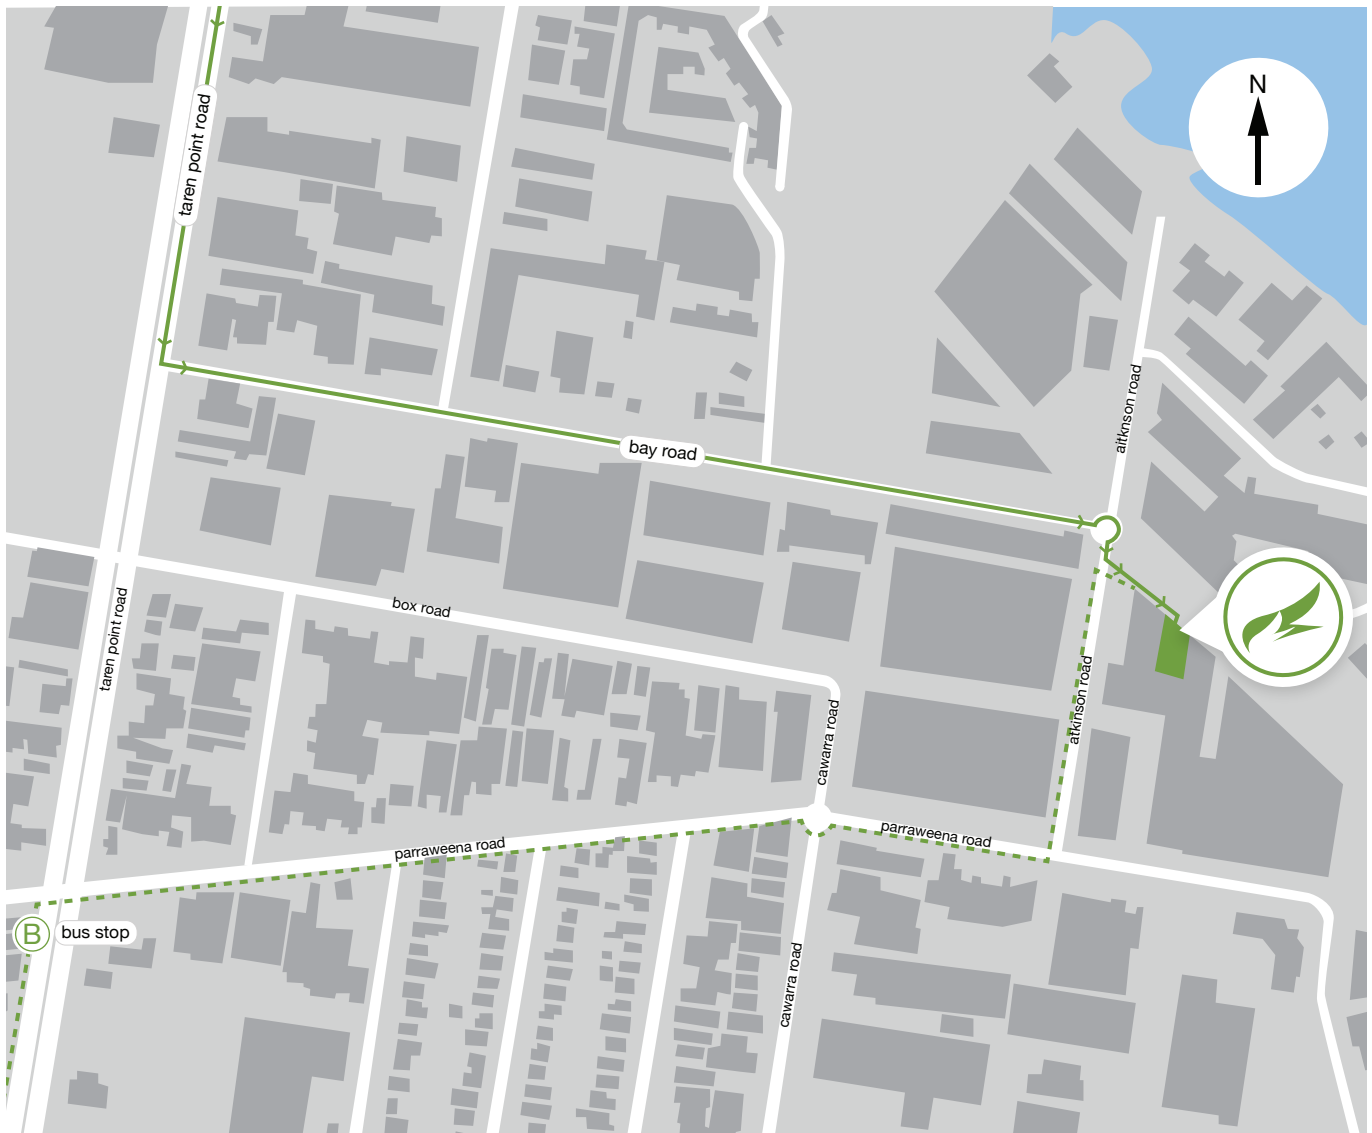

## taren point office

Unit 12, 7-11 Parraweena Road, Taren Point NSW 2229

ddi: (02) 9526 3100 | w: [www.greenefire.com.au](http://www.greenefire.com.au)

<b>Drive</b>	On Princes Highway, turn left onto Rocky Point Road which filters into Taren Point Road. Turn left at Bay Road, go over the roundabout and turn right at Atkinson Road, turn left after you pass BC Sands Building and Landscaping supplies and you will be able to see our Greene office.
<b>Public transport</b>	Catch the 'Eastern Suburbs and Illawarra' train line heading towards Cronulla. Get off at Caringbah Station, walk to bus stop at Taren Point Road near Kingsway and ride on bus 478 (4 the stops). Get off at Taren Point Road near Parraweena Road, after 11 minutes walk, turn left at Atkinson Road, then another 5 minutes walk and turn right before BC Sands Building and Landscaping supplies to our Taren Point office.
<b>Parking</b>	Parking is available all day at the side of the road on Atkinson Road.