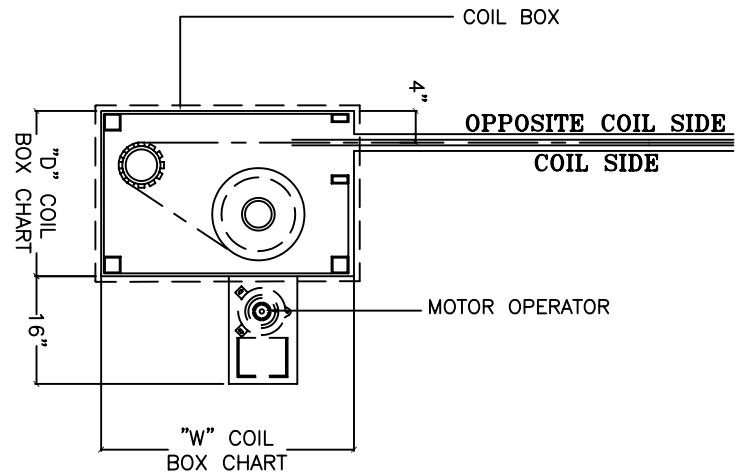

SIDE COILING SERVICE DOOR/GRILLE MODEL SC3000

NOTE:
FOR ADDITIONAL MOTOR LOCATION
OPTIONS REFER TO COIL BOX
SELECTION CHART

15-45101

NOTE:
FOR ADDITIONAL MOTOR LOCATION
OPTIONS REFER TO COIL BOX
SELECTION CHART

15-45102