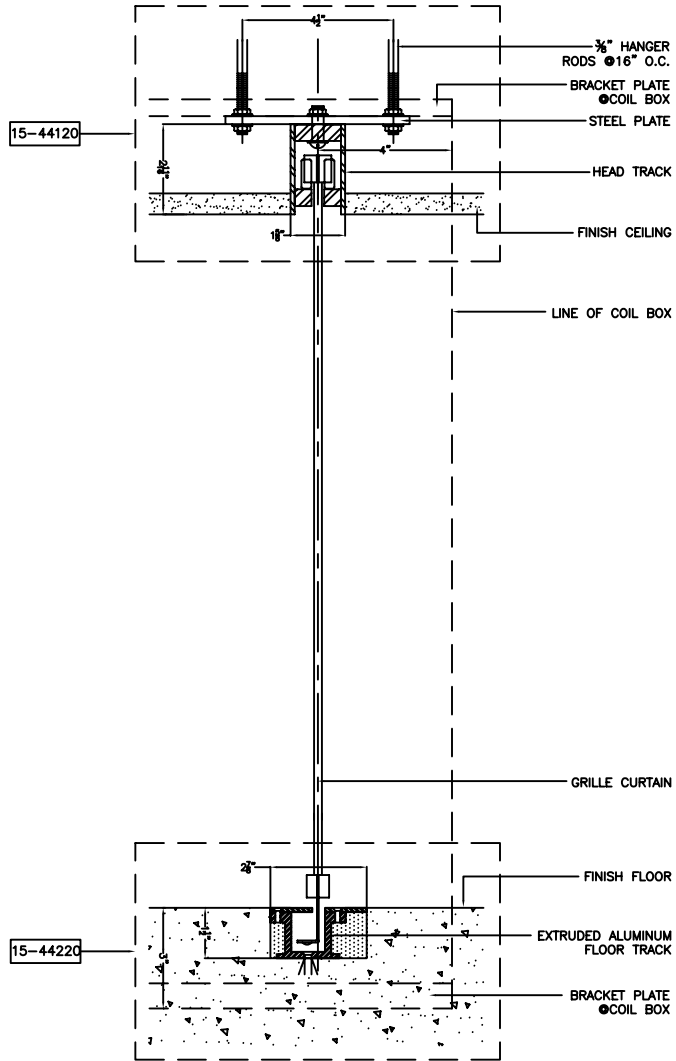

SIDE COILING SERVICE DOOR MODEL SC3000D

15-10111

SIDE COILING SECURITY GRILLE MODEL SC3000G

15-10101

BI-PARTING SIDE COILING SERVICE DOOR MODEL SC3000D

15-10121

BI-PARTING SIDE COILING SECURITY GRILLE MODEL SC3000G

15-10102

SIDE COILING SERVICE DOOR MODEL SC3000D

15-20001

15-20002

SECTION WITH FLOOR TRACK

SECTION WITHOUT FLOOR TRACK

SIDE COILING SECURITY GRILLE MODEL SC3000G

15-20101

15-20102

SECTION WITH FLOOR TRACK

SECTION WITHOUT FLOOR TRACK

BI-PARTING SIDE COILING SERVICE DOOR MODEL SC3000D

15-30121

BI-PARTING SIDE COILING SECURITY GRILLE MODEL SC3000G

15-30102

SIDE COILING SECURITY GRILLE MODEL SC3000G