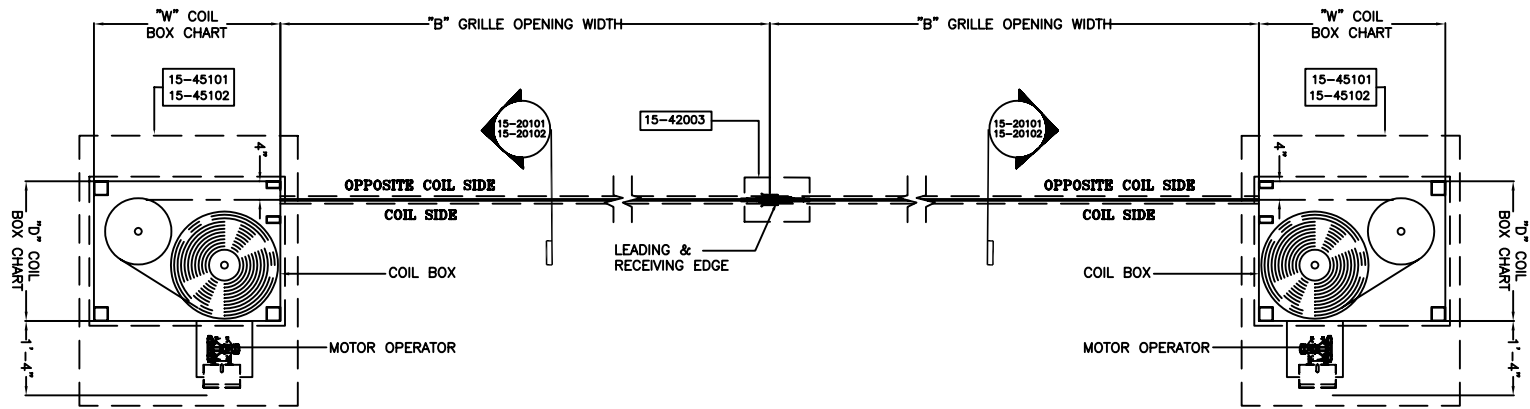

15-10102

SIDE COILING SERVICE DOOR MODEL SC3000D

15-20001

15-20002

SECTION WITH FLOOR TRACK

SECTION WITHOUT FLOOR TRACK

SIDE COILING SECURITY GRILLE MODEL SC3000G

15-20101

15-20102

SECTION WITH FLOOR TRACK

SECTION WITHOUT FLOOR TRACK

BI-PARTING SIDE COILING SERVICE DOOR MODEL SC3000D

15-30121

BI-PARTING SIDE COILING SECURITY GRILLE MODEL SC3000G

15-30102

SIDE COILING SECURITY GRILLE MODEL SC3000G

15-30611

SIDE COILING SERVICE DOOR/GRILLE MODEL SC3000

NOTE:
FOR ADDITIONAL MOTOR LOCATION
OPTIONS REFER TO COIL BOX
SELECTION CHART

15-45101

NOTE:
FOR ADDITIONAL MOTOR LOCATION
OPTIONS REFER TO COIL BOX
SELECTION CHART