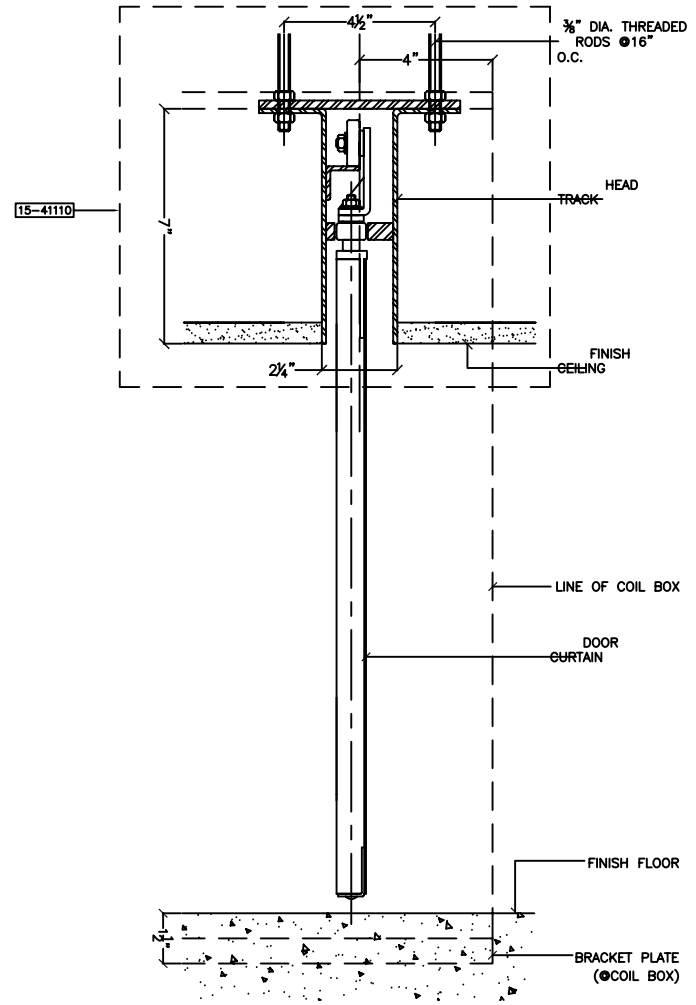

SIDE COILING SERVICE DOOR MODEL SC3000D

15-10111

SIDE COILING SECURITY GRILLE MODEL SC3000G

15-10101

BI-PARTING SIDE COILING SERVICE DOOR MODEL SC3000D

15-10121

BI-PARTING SIDE COILING SECURITY GRILLE MODEL SC3000G

15-10102

SIDE COILING SERVICE DOOR MODEL SC3000D

15-20001

15-20002

SECTION WITH FLOOR TRACK

SECTION WITHOUT FLOOR TRACK

SIDE COILING SECURITY GRILLE MODEL SC3000G

15-20101

15-20102

SECTION WITH FLOOR TRACK

SECTION WITHOUT FLOOR TRACK

BI-PARTING SIDE COILING SERVICE DOOR MODEL SC3000D

15-30121

BI-PARTING SIDE COILING SECURITY GRILLE MODEL SC3000G

15-30102

SIDE COILING SECURITY GRILLE MODEL SC3000G