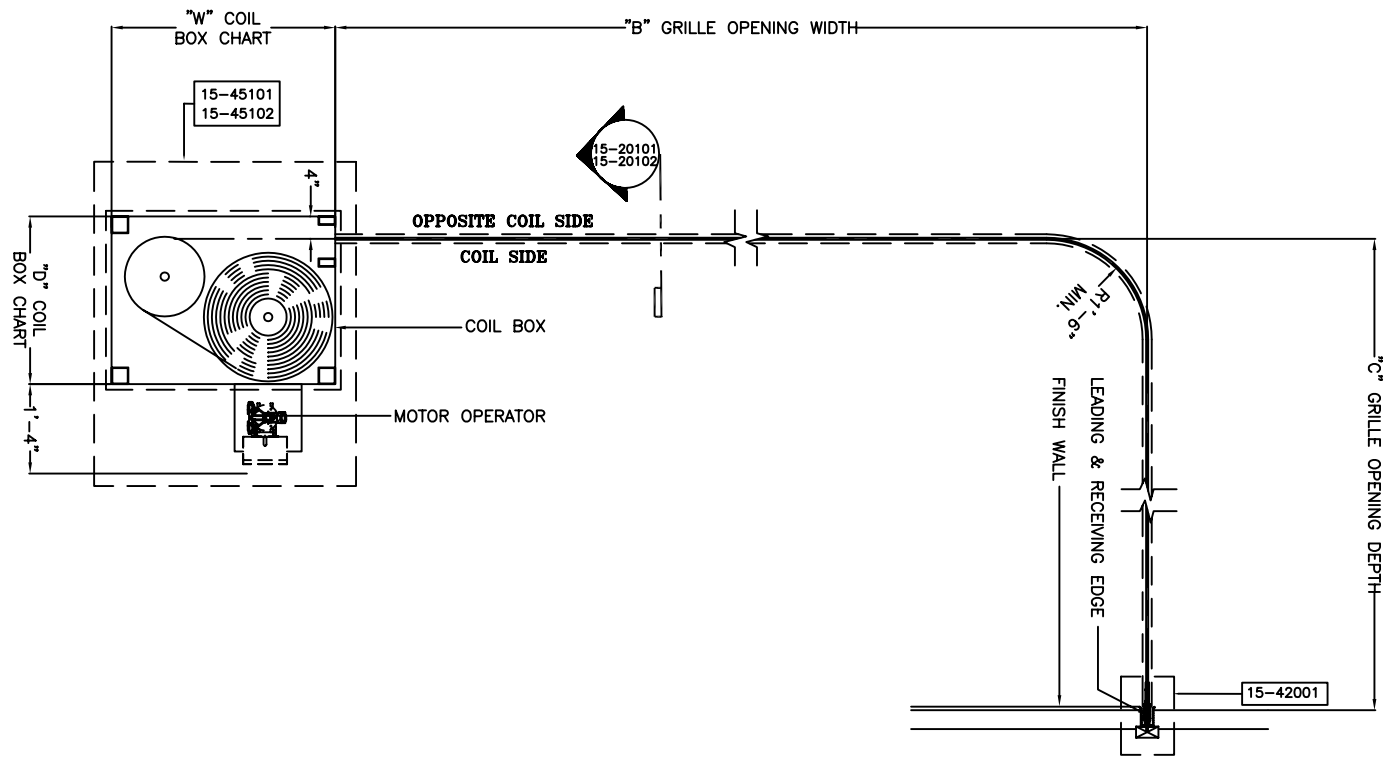

SIDE COILING SECURITY GRILLE MODEL SC3000G

15-30611