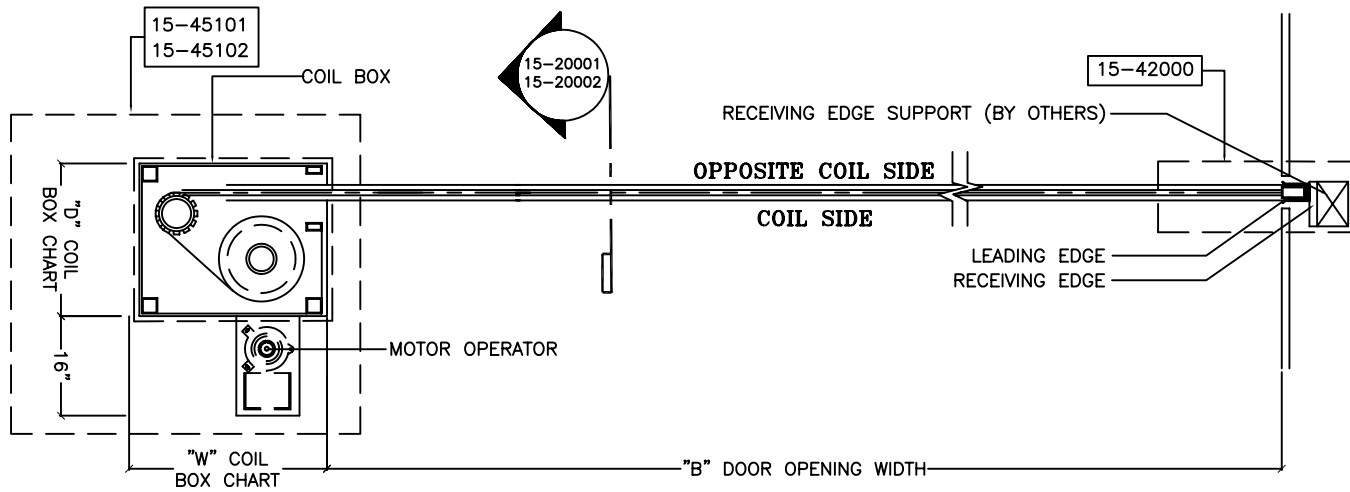

SECTION WITHOUT FLOOR TRACK