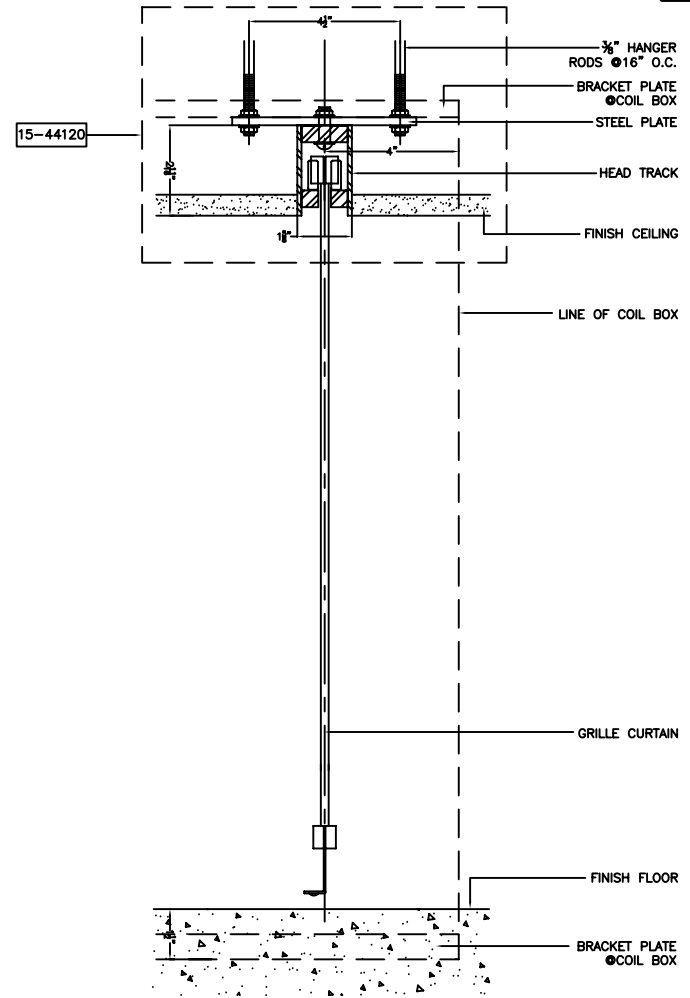

SIDE COILING SECURITY GRILLE MODEL SC3000G

15-20101

15-20102