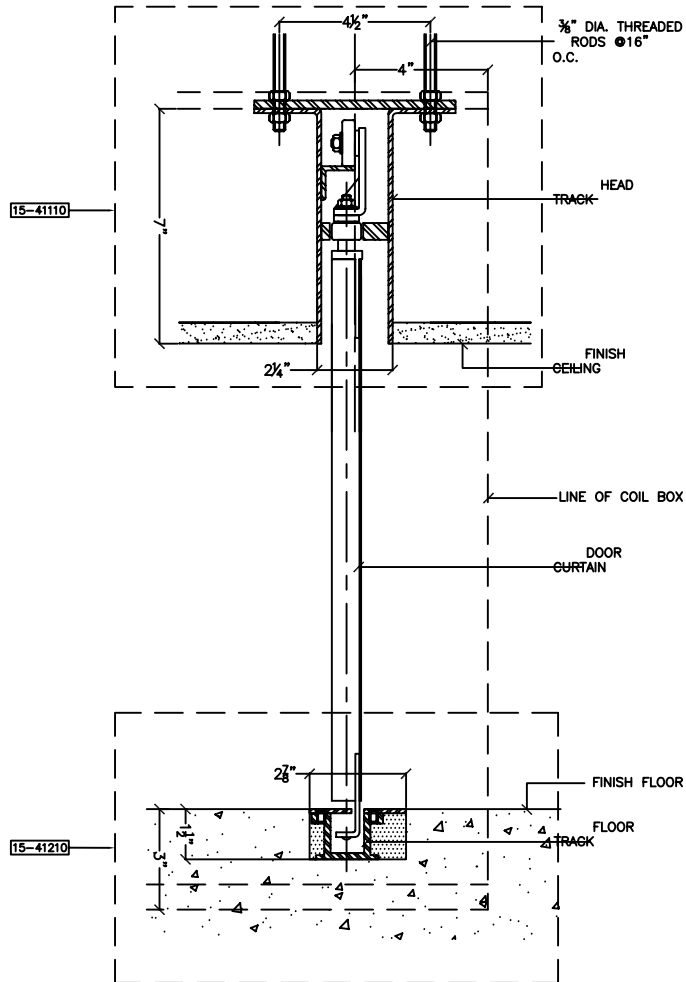

SIDE COILING SERVICE DOOR MODEL SC3000D

15-10111

SIDE COILING SECURITY GRILLE MODEL SC3000G

15-10101

BI-PARTING SIDE COILING SERVICE DOOR MODEL SC3000D

15-10121

BI-PARTING SIDE COILING SECURITY GRILLE MODEL SC3000G

15-10102

SIDE COILING SERVICE DOOR MODEL SC3000D

15-20001

15-20002

SECTION WITH FLOOR TRACK

SECTION WITHOUT FLOOR TRACK

SIDE COILING SECURITY GRILLE MODEL SC3000G

15-20101

15-20102

SECTION WITH FLOOR TRACK

SECTION WITHOUT FLOOR TRACK

BI-PARTING SIDE COILING SERVICE DOOR MODEL SC3000D

15-30121

BI-PARTING SIDE COILING SECURITY GRILLE MODEL SC3000G

15-30102

SIDE COILING SECURITY GRILLE MODEL SC3000G