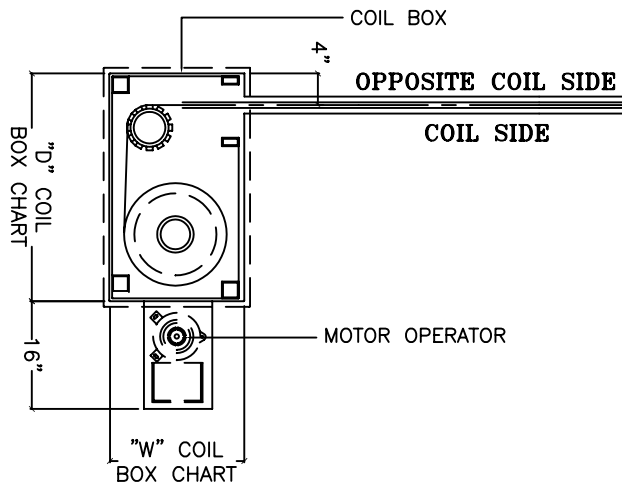

SIDE COILING SERVICE DOOR/GRILLE MODEL SC3000

NOTE:
FOR ADDITIONAL MOTOR LOCATION
OPTIONS REFER TO COIL BOX
SELECTION CHART

15-45101

NOTE:
FOR ADDITIONAL MOTOR LOCATION
OPTIONS REFER TO COIL BOX
SELECTION CHART

15-45102