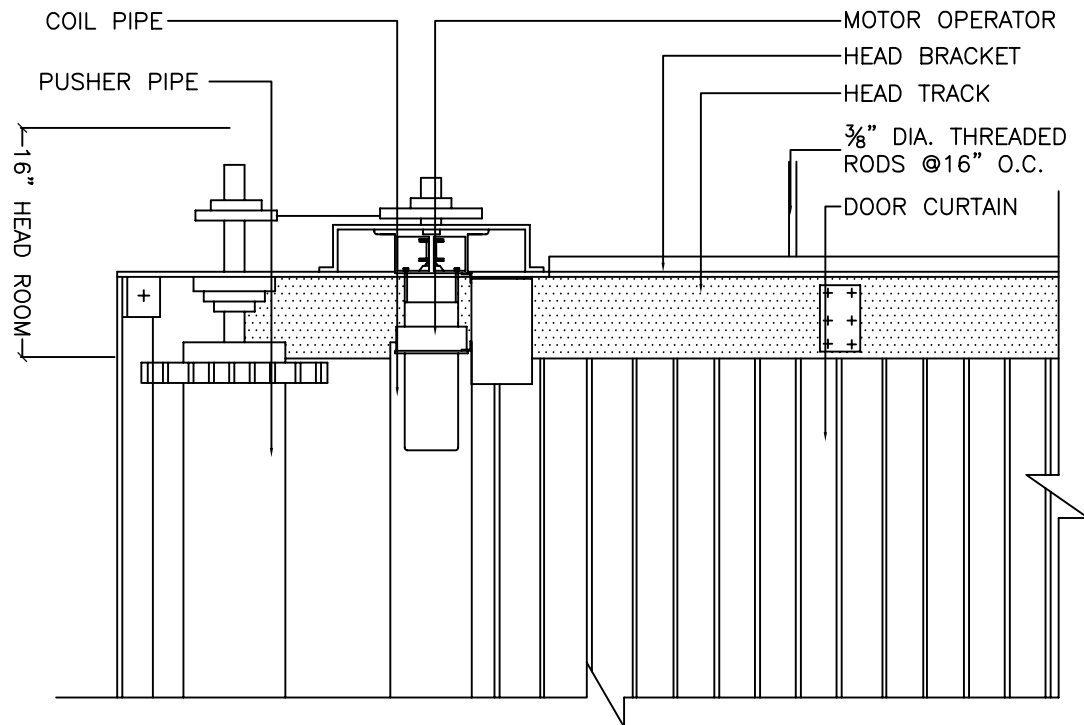

COIL BOX TYPE "A"

COIL BOX TYPE "B"