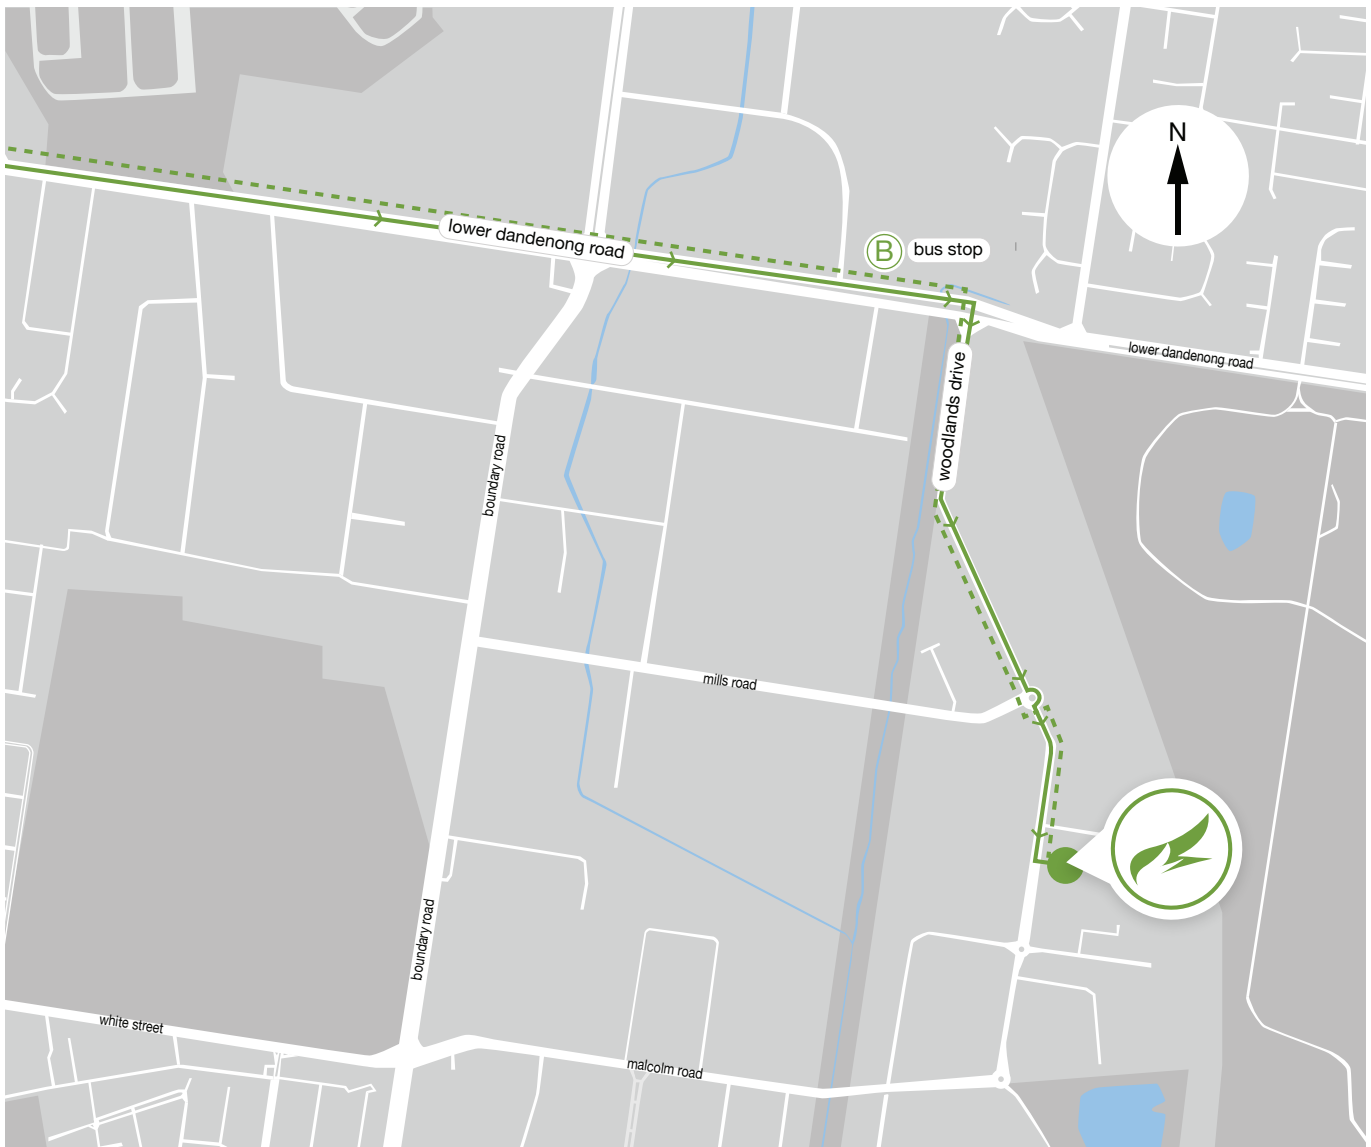

braeside office

123 Woodlands Drive, Woodlands Industrial Estate, Braeside VIC 3195

ddi: (03) 8526 1990 | w: www.greenefire.com.au

Drive	From the Nepean Highway, head left onto Lower Dandenong Road, turn right onto Woodlands Drive, go straight over the next roundabout and turn left as you see Waterwerx/ Greene Fire.
Public transport	From the Frankson train line, get off at Mentone Station, walk to the bus station and catch bus 811 (18 the stops), get off at Woodlands Drive and take an approximate 15 minutes walk to our office.
Parking options	We have plenty of free parking for customers. You can park in any spare parking lots or on side of the road in Woodlands Drive.