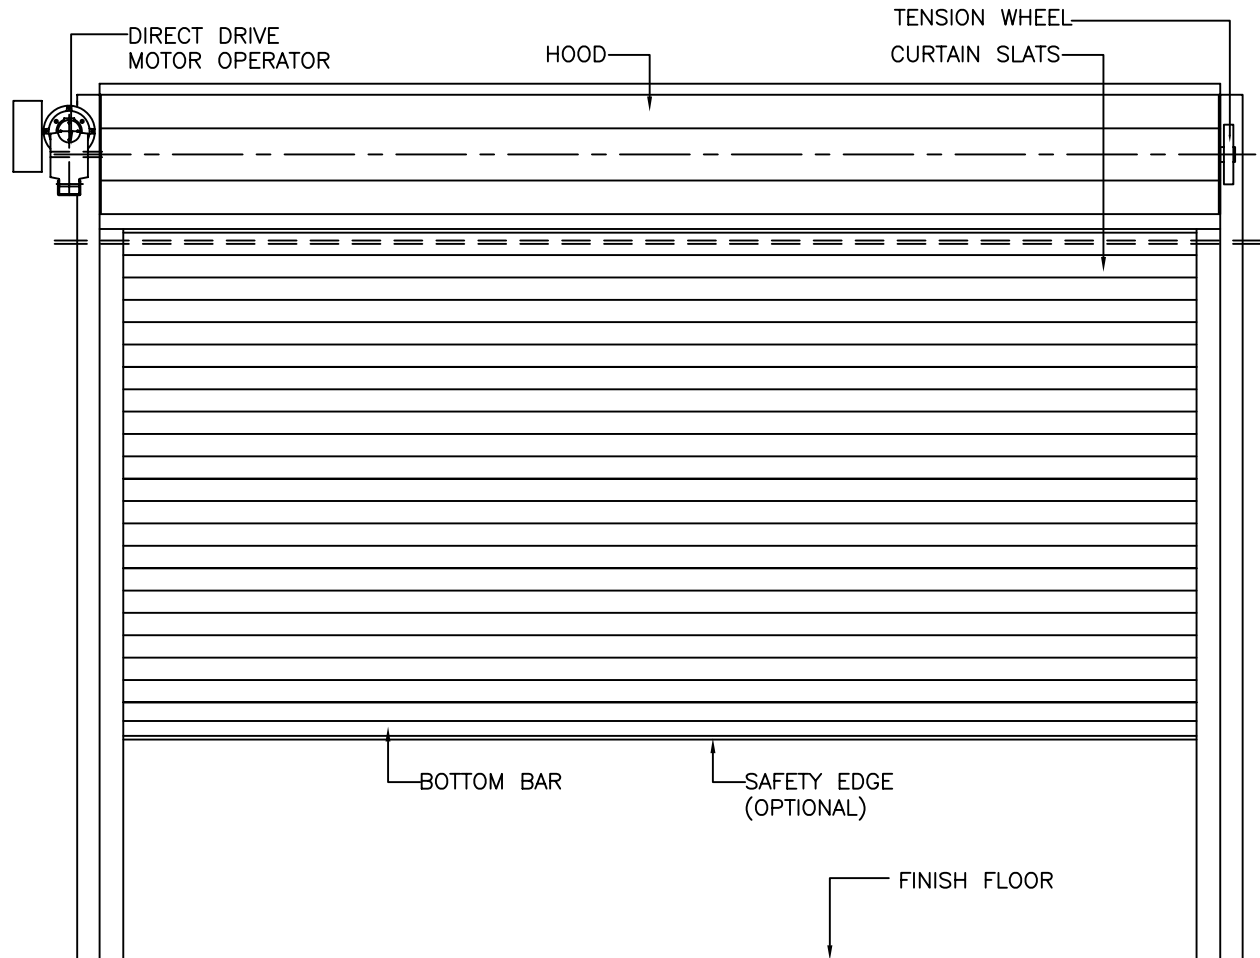

COILING SERVICE DOOR MODEL SD3000-ADF

17-10011

COILING SERVICE DOOR MODEL SD3000-M

17-20001

COILING SERVICE DOOR MODEL SD3000-M

17-30001

BOTTOM BAR DETAILS