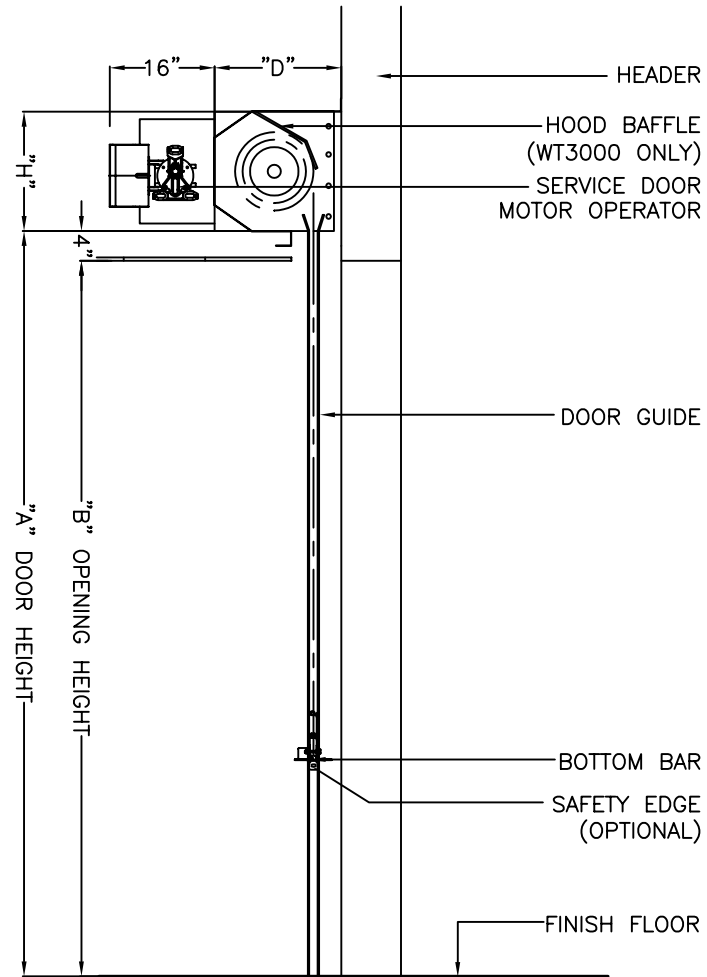

COILING SERVICE DOOR MODEL SD3000-ADF

17-10011

COILING SERVICE DOOR MODEL SD3000-M

17-20001

COILING SERVICE DOOR MODEL SD3000-M

17-30001

BOTTOM BAR DETAILS