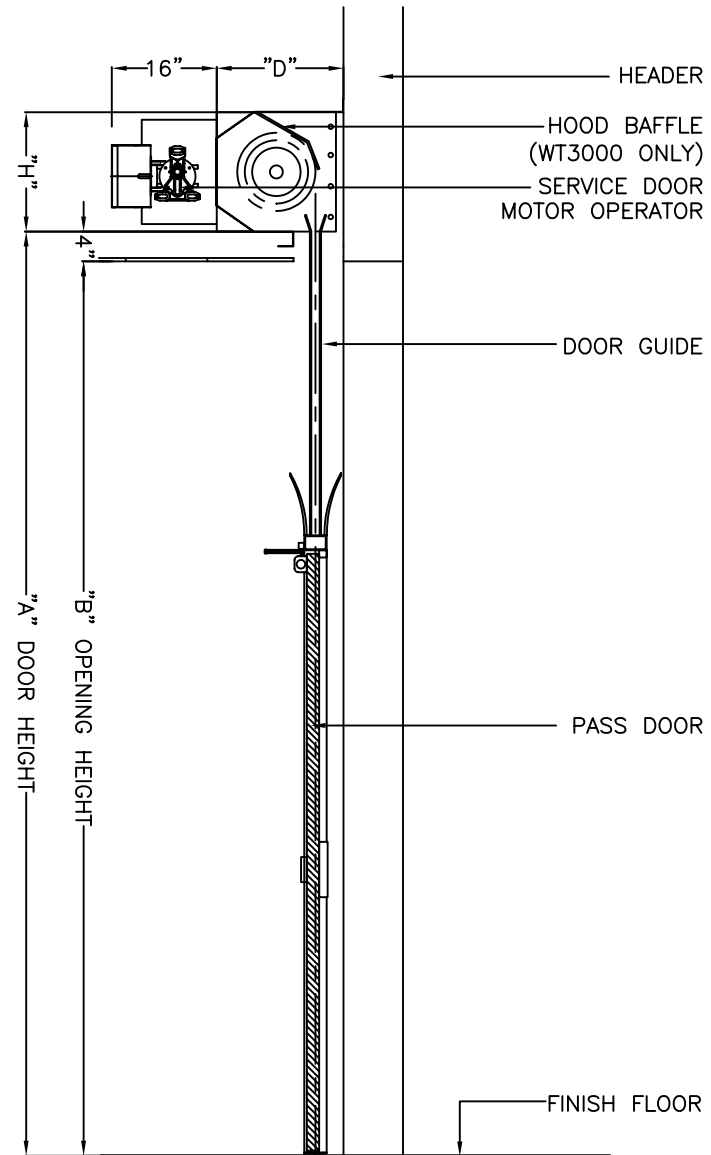

COILING SERVICE W/PASS DOOR MODEL SD3000-M-E

17-20031