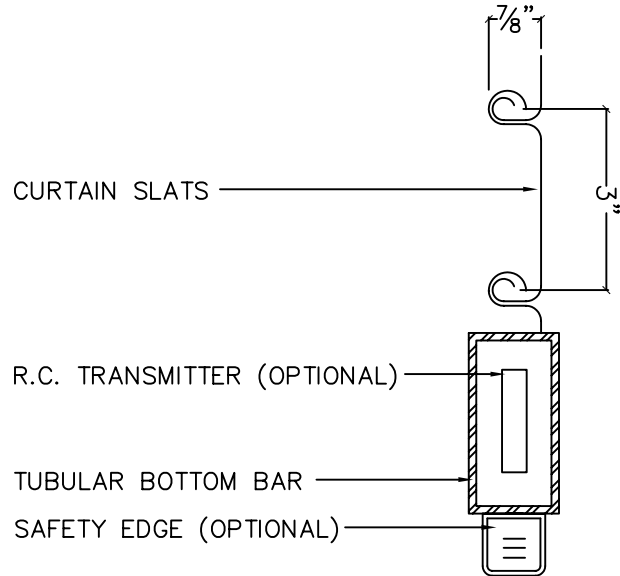

BOTTOM BAR DETAILS

BOTTOM BAR DETAILS

COILING SERVICE DOOR MODEL SD3000

17-43012

COILING SERVICE DOOR MODEL SD3000

17-43022

UP TO 18'-0" WIDE

18'-1" TO 30'-0" WIDE