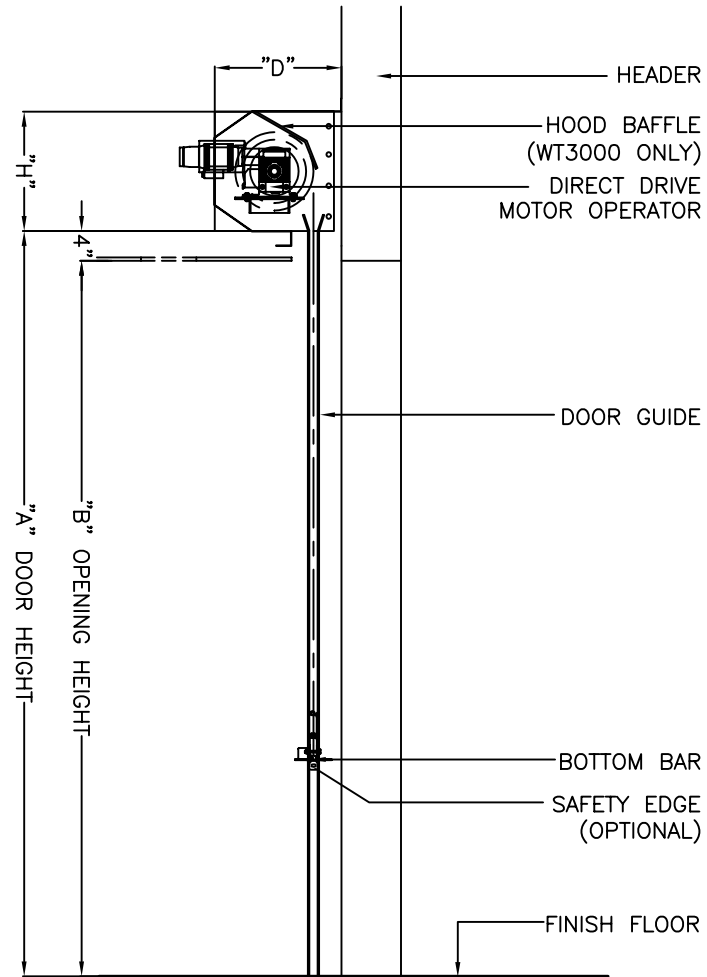

COILING SERVICE DOOR MODEL SD3000-ADF

17-20011