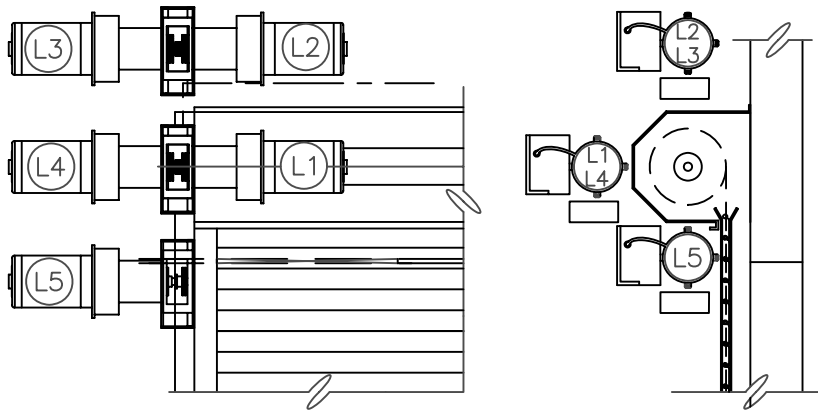

18'-1" TO 30'-0" WIDE

30'-1" TO 45'-0" WIDE - "A" = 5 5/16"
45'-1" TO 60'-0" WIDE - "A" = 6 3/8"

COILING SERVICE DOOR MODEL SD3000

17-43072

UP TO 18'-0" WIDE

18'-1" TO 30'-0" WIDE

30'-1" TO 45'-0" WIDE - "A" = 5 5/16"
45'-1" TO 60'-0" WIDE - "A" = 6 3/8"

SUPPORTING TUBE DETAIL

HOOD MEASURED "H" X "D"
SEE HOOD SELECTION CHART

COILING SERVICE DOOR MODEL SD3000-M

17-44001

HOOD MEASURED "H" X "D"
SEE HOOD SELECTION CHART

COILING SERVICE DOOR MODEL SD3000-ADF

17-44011

BETWEEN JAMB

FACE MOUNTED

HOOD MEASURED "H" X "D"
SEE HOOD SELECTION CHART

COILING SERVICE DOOR MODELS SD3000

17-50000

MODELS SD3000-M/ADF

MODEL SD3000-HC

F3

PF

SLAT TYPE	HEIGHT	DEPTH	GAUGE	MATERIAL
F3	3"	7/8"	16, 18, 20, 22	GALV. STEEL; ST. STEEL; ALUM.
PF	3"	7/8"	18, 20, 22	GALV. STEEL; ST. STEEL; ALUM.

OPTIONAL MOTOR LOCATIONS
LEFT HAND

OPTIONAL MOTOR LOCATIONS
RIGHT HAND