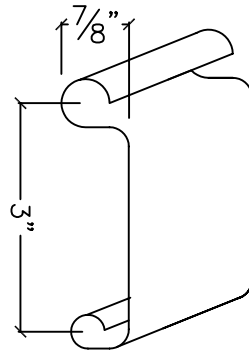

SUPPORTING TUBE DETAIL

HOOD MEASURED "H" X "D"
SEE HOOD SELECTION CHART

COILING SERVICE DOOR MODEL SD3000-M

17-44001

HOOD MEASURED "H" X "D"
SEE HOOD SELECTION CHART

COILING SERVICE DOOR MODEL SD3000-ADF

17-44011

BETWEEN JAMB

FACE MOUNTED

HOOD MEASURED "H" X "D"
SEE HOOD SELECTION CHART

COILING SERVICE DOOR MODELS SD3000

17-50000

MODELS SD3000-M/ADF

MODEL SD3000-HC

F3

PF

SLAT TYPE	HEIGHT	DEPTH	GAUGE	MATERIAL
F3	3"	7/8"	16, 18, 20, 22	GALV. STEEL; ST. STEEL; ALUM.
PF	3"	7/8"	18, 20, 22	GALV. STEEL; ST. STEEL; ALUM.

OPTIONAL MOTOR LOCATIONS
LEFT HAND

OPTIONAL MOTOR LOCATIONS
RIGHT HAND