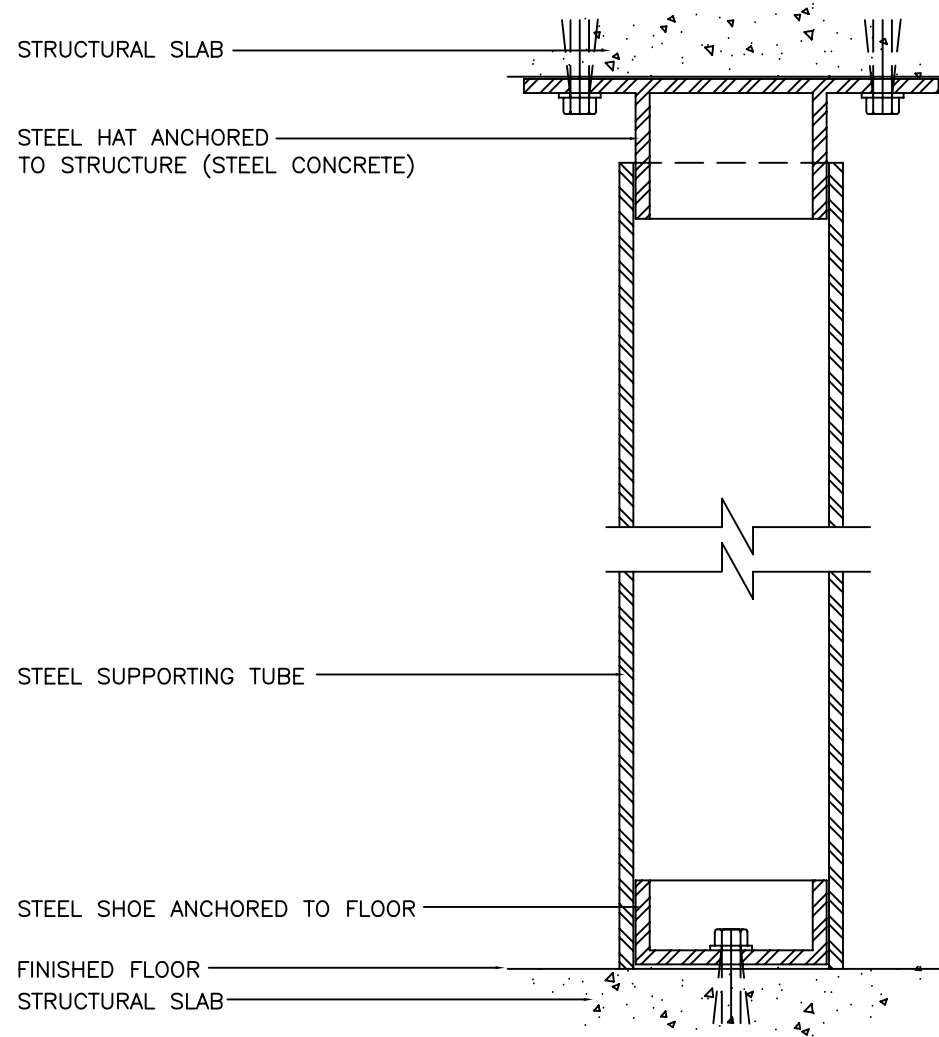

18'-1" TO 30'-0" WIDE

30'-1" TO 45'-0" WIDE - "A" = 5 5/16"
45'-1" TO 60'-0" WIDE - "A" = 6 3/8"

COILING SERVICE DOOR MODEL SD3000

17-43072

UP TO 18'-0" WIDE

18'-1" TO 30'-0" WIDE

30'-1" TO 45'-0" WIDE - "A" = 5 5/16"
45'-1" TO 60'-0" WIDE - "A" = 6 3/8"