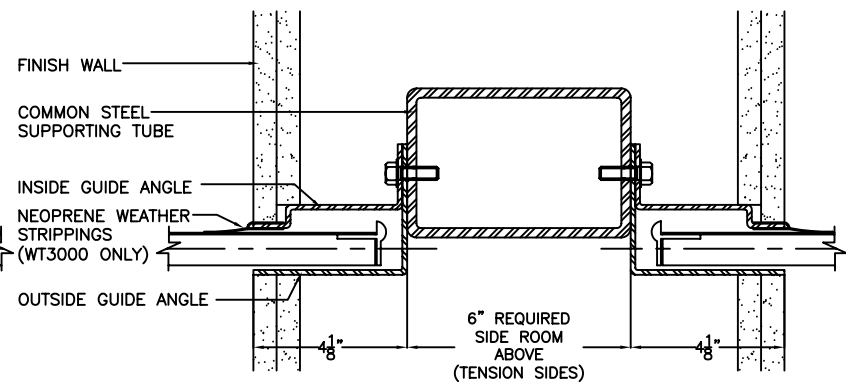

18'-1" TO 30'-0" WIDE

30'-1" TO 45'-0" WIDE - "A" = 5 5/16"
45'-1" TO 60'-0" WIDE - "A" = 6 3/8"

COILING SERVICE DOOR MODEL SD3000

17-43072

UP TO 18'-0" WIDE

18'-1" TO 30'-0" WIDE

30'-1" TO 45'-0" WIDE - "A" = 5 5/16"
45'-1" TO 60'-0" WIDE - "A" = 6 3/8"

SUPPORTING TUBE DETAIL

HOOD MEASURED "H" X "D"
SEE HOOD SELECTION CHART

COILING SERVICE DOOR MODEL SD3000-M

17-44001

HOOD MEASURED "H" X "D"
SEE HOOD SELECTION CHART

COILING SERVICE DOOR MODEL SD3000-ADF

17-44011