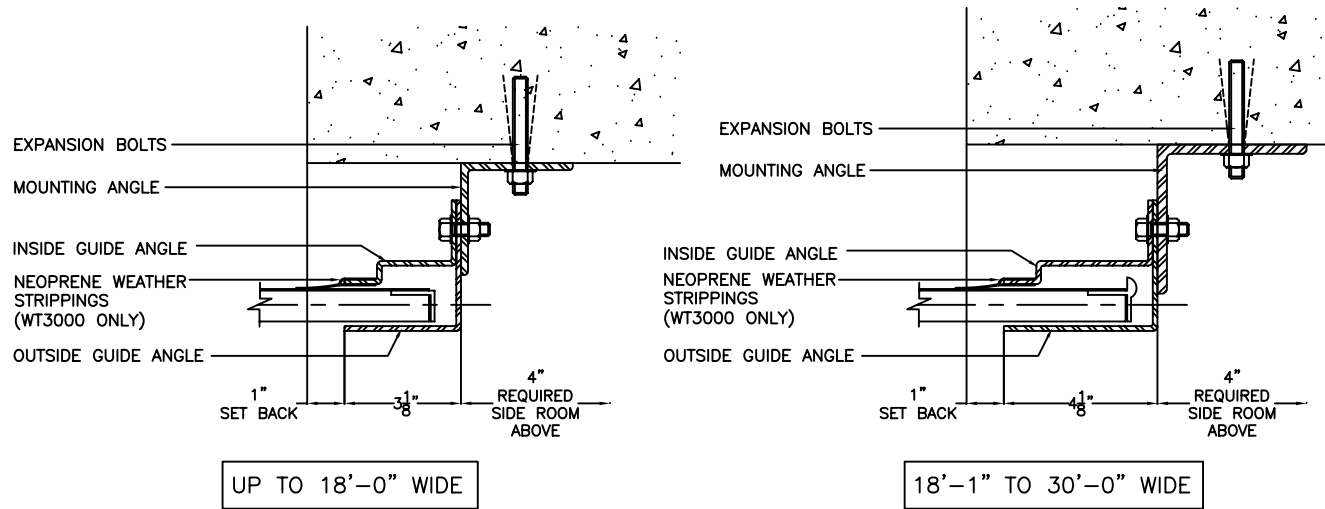

BOTTOM BAR DETAILS

BOTTOM BAR DETAILS

COILING SERVICE DOOR MODEL SD3000

17-43012

COILING SERVICE DOOR MODEL SD3000

17-43022

UP TO 18'-0" WIDE

18'-1" TO 30'-0" WIDE

30'-1" TO 45'-0" WIDE - "A" = 5 5/16"
45'-1" TO 60'-0" WIDE - "A" = 6 3/8"

COILING SERVICE DOOR MODEL SD3000

17-43062

UP TO 18'-0" WIDE

18'-1" TO 30'-0" WIDE

30'-1" TO 45'-0" WIDE - "A" = 5 5/8"
 45'-1" TO 60'-0" WIDE - "A" = 6 7/8"