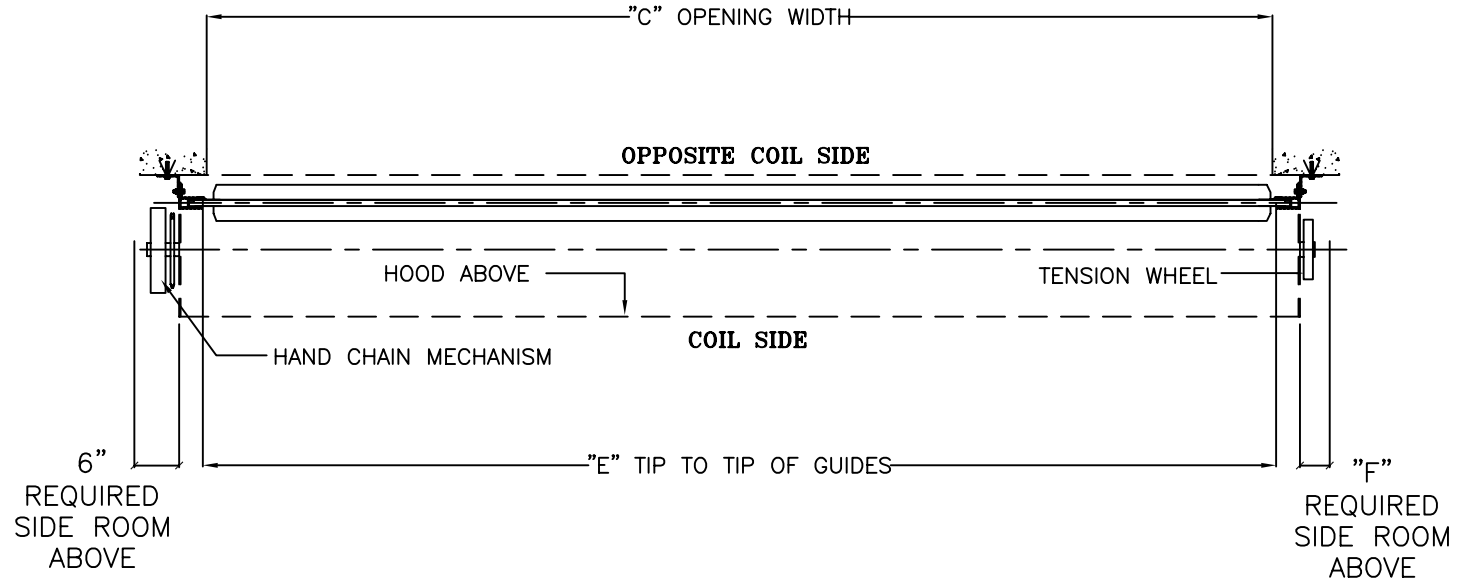

COILING SERVICE DOOR MODEL SD3000-HC

17-30021