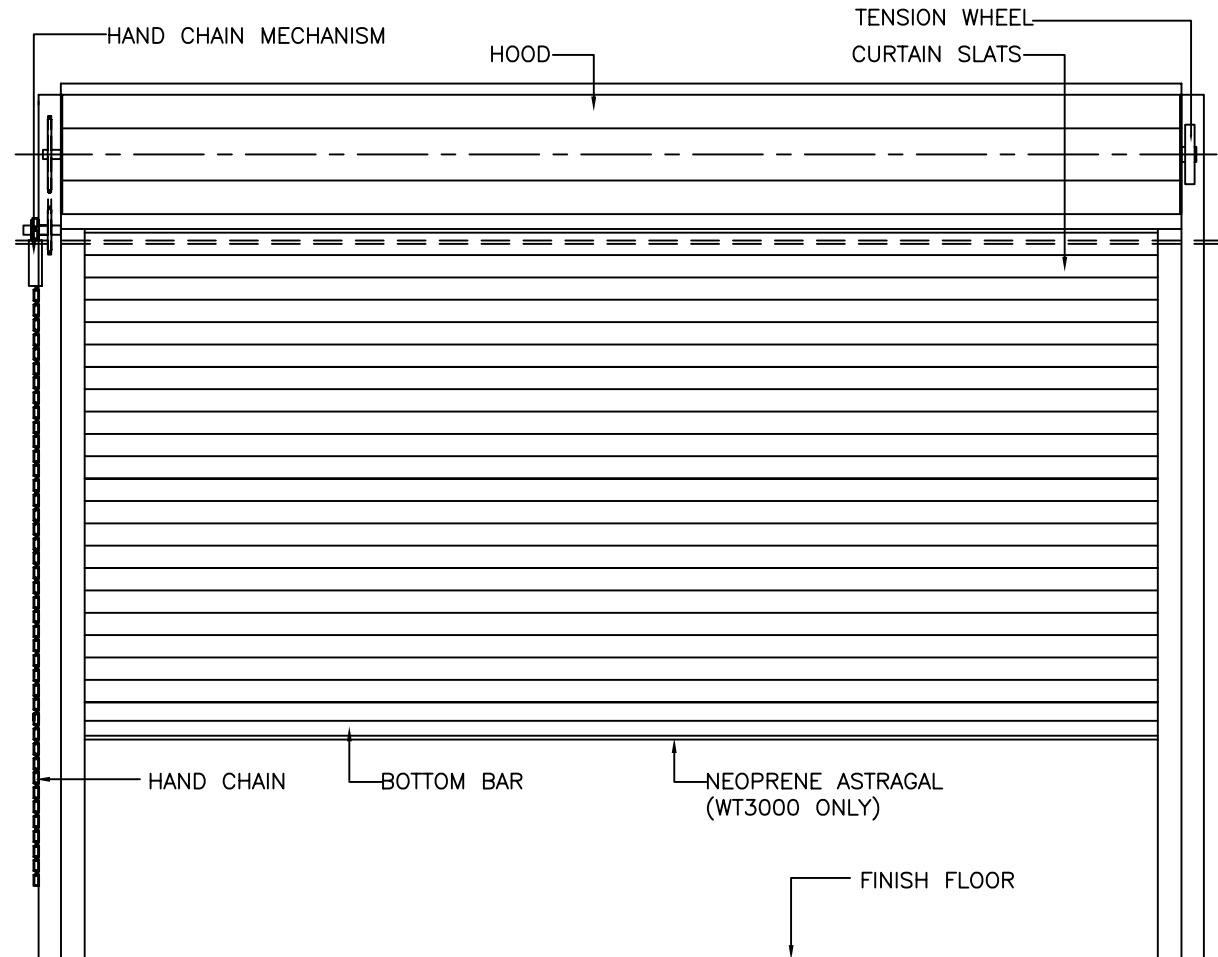

COILING SERVICE DOOR MODEL SD3000-HC

17-10021

COILING SERVICE DOOR MODEL SD3000-M

17-10001

COILING SERVICE DOOR MODEL SD3000-ADF

17-10011

COILING SERVICE DOOR W/PASS DOOR MODEL SD3000-M-E

17-10031

30'-1" TO 45'-0" WIDE - "A" = 5 5/16"
45'-1" TO 60'-0" WIDE - "A" = 6 3/8"

COILING SERVICE DOOR MODEL SD3000

17-43062

UP TO 18'-0" WIDE

18'-1" TO 30'-0" WIDE

30'-1" TO 45'-0" WIDE - "A" = 5 5/8"
 45'-1" TO 60'-0" WIDE - "A" = 6 7/8"

COILING SERVICE DOOR MODEL SD3000

17-43082

UP TO 18'-0" WIDE

18'-1" TO 30'-0" WIDE

30'-1" TO 45'-0" WIDE - "A" = 5⁵/₁₆"
45'-1" TO 60'-0" WIDE - "A" = 6³/₈"

COILING SERVICE DOOR MODEL SD3000

17-43052

UP TO 18'-0" WIDE

18'-1" TO 30'-0" WIDE

30'-1" TO 45'-0" WIDE - "A" = 5 5/16"
45'-1" TO 60'-0" WIDE - "A" = 6 3/8"

COILING SERVICE DOOR MODEL SD3000

17-43072

UP TO 18'-0" WIDE

18'-1" TO 30'-0" WIDE

30'-1" TO 45'-0" WIDE - "A" = 5 5/16"
45'-1" TO 60'-0" WIDE - "A" = 6 3/8"