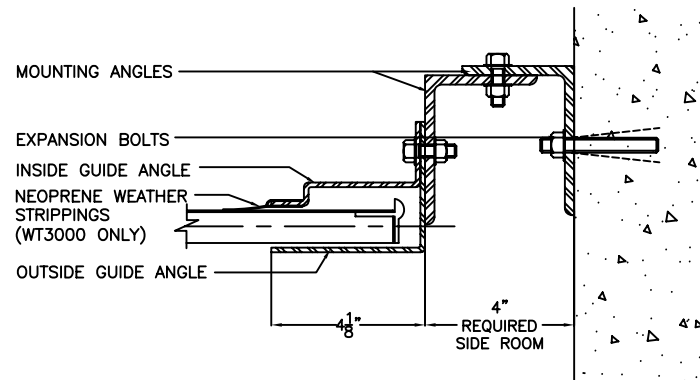

BOTTOM BAR DETAILS

BOTTOM BAR DETAILS

COILING SERVICE DOOR MODEL SD3000

17-43012

COILING SERVICE DOOR MODEL SD3000

17-43022

UP TO 18'-0" WIDE

18'-1" TO 30'-0" WIDE

30'-1" TO 45'-0" WIDE - "A" = 5 5/16"
45'-1" TO 60'-0" WIDE - "A" = 6 3/8"

COILING SERVICE DOOR MODEL SD3000

17-43062

UP TO 18'-0" WIDE

18'-1" TO 30'-0" WIDE

30'-1" TO 45'-0" WIDE - "A" = 5 5/8"
 45'-1" TO 60'-0" WIDE - "A" = 6 7/8"