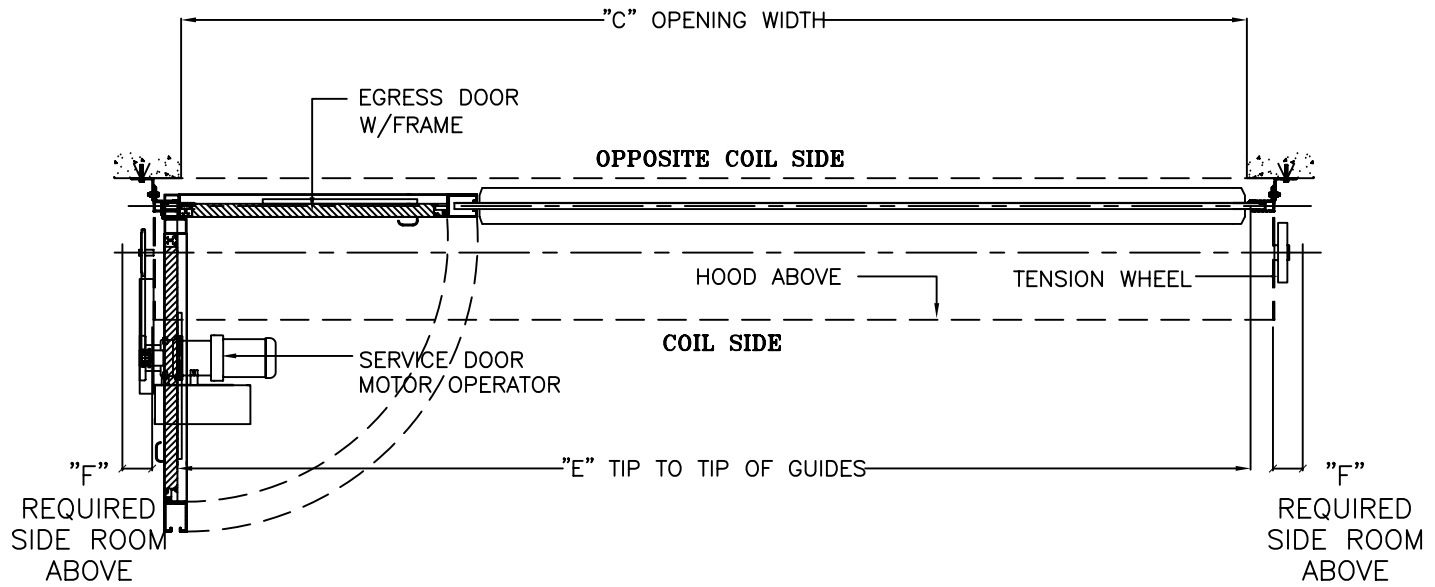

BOTTOM BAR DETAILS

BOTTOM BAR DETAILS

COILING SERVICE DOOR MODEL SD3000

17-43012

COILING SERVICE DOOR MODEL SD3000

17-43022

UP TO 18'-0" WIDE

18'-1" TO 30'-0" WIDE

30'-1" TO 45'-0" WIDE - "A" = 5 5/16"
45'-1" TO 60'-0" WIDE - "A" = 6 3/8"

COILING SERVICE DOOR MODEL SD3000

17-43062

UP TO 18'-0" WIDE

18'-1" TO 30'-0" WIDE

30'-1" TO 45'-0" WIDE - "A" = 5 5/8"
 45'-1" TO 60'-0" WIDE - "A" = 6 7/8"