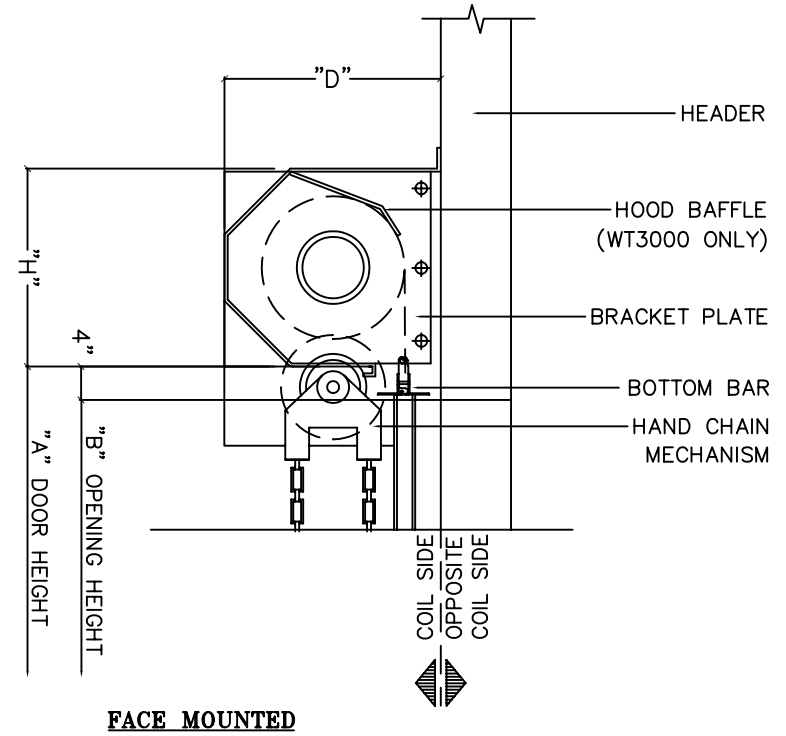

18'-1" TO 30'-0" WIDE

30'-1" TO 45'-0" WIDE - "A" = 5 5/16"
45'-1" TO 60'-0" WIDE - "A" = 6 3/8"

COILING SERVICE DOOR MODEL SD3000

17-43072

UP TO 18'-0" WIDE

18'-1" TO 30'-0" WIDE

30'-1" TO 45'-0" WIDE - "A" = 5 5/16"
45'-1" TO 60'-0" WIDE - "A" = 6 3/8"

SUPPORTING TUBE DETAIL

HOOD MEASURED "H" X "D"
SEE HOOD SELECTION CHART

COILING SERVICE DOOR MODEL SD3000-M

17-44001

HOOD MEASURED "H" X "D"
SEE HOOD SELECTION CHART

COILING SERVICE DOOR MODEL SD3000-ADF

17-44011