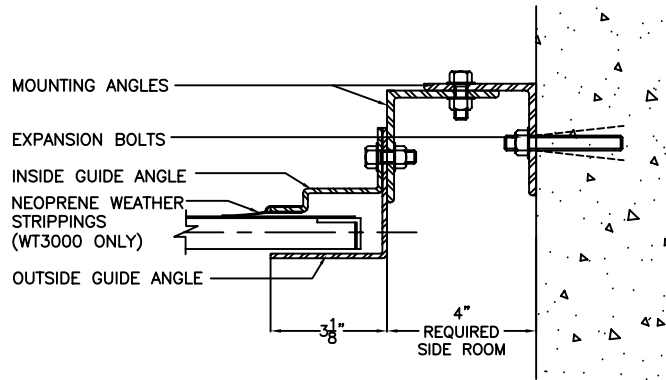

BOTTOM BAR DETAILS

BOTTOM BAR DETAILS

COILING SERVICE DOOR MODEL SD3000

17-43012

COILING SERVICE DOOR MODEL SD3000

17-43022

UP TO 18'-0" WIDE

18'-1" TO 30'-0" WIDE

30'-1" TO 45'-0" WIDE - "A" = 5 5/16"
45'-1" TO 60'-0" WIDE - "A" = 6 3/8"

COILING SERVICE DOOR MODEL SD3000

17-43062

UP TO 18'-0" WIDE

18'-1" TO 30'-0" WIDE

30'-1" TO 45'-0" WIDE - "A" = 5 5/8"
 45'-1" TO 60'-0" WIDE - "A" = 6 7/8"