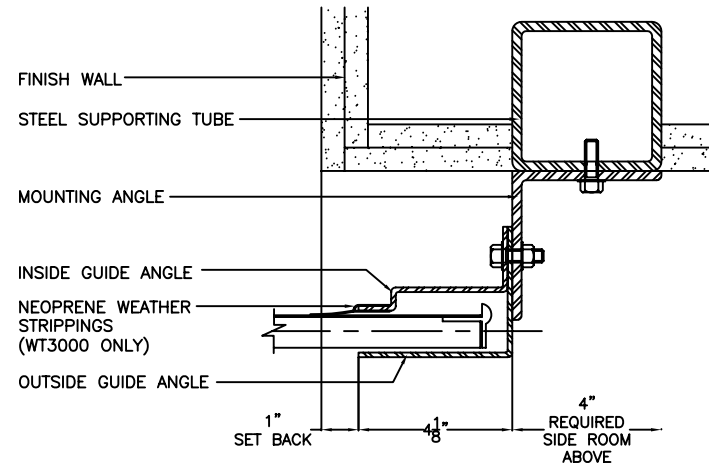

30'-1" TO 45'-0" WIDE - "A" = 5 5/16"
45'-1" TO 60'-0" WIDE - "A" = 6 3/8"

COILING SERVICE DOOR MODEL SD3000

17-43062

UP TO 18'-0" WIDE

18'-1" TO 30'-0" WIDE

30'-1" TO 45'-0" WIDE - "A" = 5 5/8"
 45'-1" TO 60'-0" WIDE - "A" = 6 7/8"

COILING SERVICE DOOR MODEL SD3000

17-43082

UP TO 18'-0" WIDE

18'-1" TO 30'-0" WIDE

30'-1" TO 45'-0" WIDE - "A" = 5⁵/₁₆"
45'-1" TO 60'-0" WIDE - "A" = 6³/₈"

COILING SERVICE DOOR MODEL SD3000

17-43052

UP TO 18'-0" WIDE