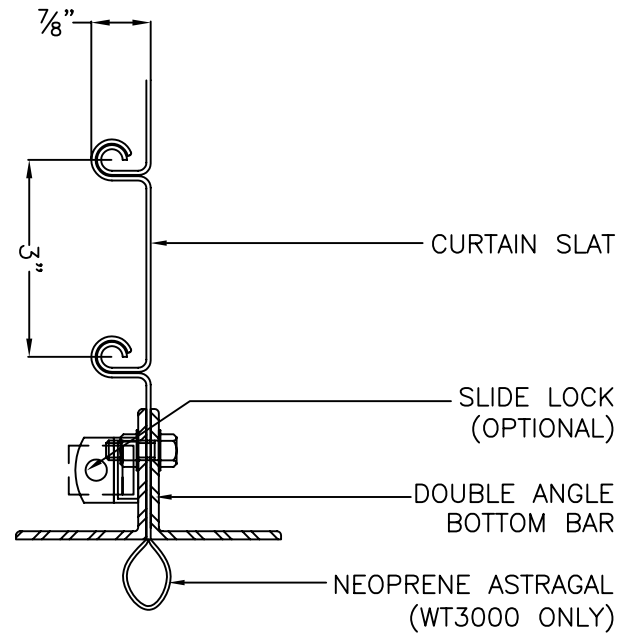

BOTTOM BAR DETAILS

BOTTOM BAR DETAILS

COILING SERVICE DOOR MODEL SD3000

17-43012

COILING SERVICE DOOR MODEL SD3000

17-43022

UP TO 18'-0" WIDE

18'-1" TO 30'-0" WIDE

30'-1" TO 45'-0" WIDE - "A" = 5 5/16"
45'-1" TO 60'-0" WIDE - "A" = 6 3/8"

COILING SERVICE DOOR MODEL SD3000

17-43062

UP TO 18'-0" WIDE

18'-1" TO 30'-0" WIDE

30'-1" TO 45'-0" WIDE - "A" = 5 5/8"
 45'-1" TO 60'-0" WIDE - "A" = 6 7/8"