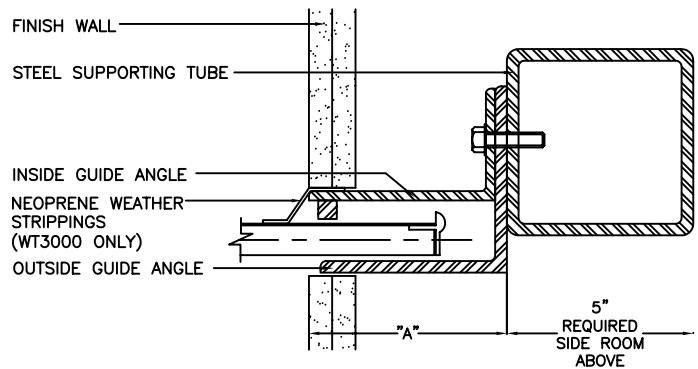

COILING SERVICE DOOR MODEL SD3000

17-43082

UP TO 18'-0" WIDE

18'-1" TO 30'-0" WIDE

30'-1" TO 45'-0" WIDE - "A" = 5⁵/₁₆"
45'-1" TO 60'-0" WIDE - "A" = 6³/₈"

COILING SERVICE DOOR MODEL SD3000

17-43052

UP TO 18'-0" WIDE

18'-1" TO 30'-0" WIDE

30'-1" TO 45'-0" WIDE - "A" = 5 5/16"
45'-1" TO 60'-0" WIDE - "A" = 6 3/8"

COILING SERVICE DOOR MODEL SD3000

17-43072

UP TO 18'-0" WIDE

18'-1" TO 30'-0" WIDE

30'-1" TO 45'-0" WIDE - "A" = 5 5/16"
45'-1" TO 60'-0" WIDE - "A" = 6 3/8"