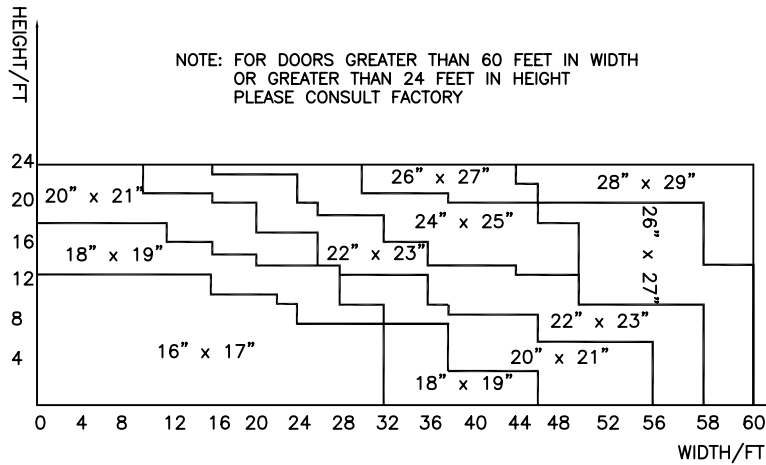

18'-1" TO 30'-0" WIDE

30'-1" TO 45'-0" WIDE - "A" = 5 5/16"
45'-1" TO 60'-0" WIDE - "A" = 6 3/8"

COILING SERVICE DOOR MODEL SD3000

17-43072

UP TO 18'-0" WIDE

18'-1" TO 30'-0" WIDE

30'-1" TO 45'-0" WIDE - "A" = 5 5/16"
45'-1" TO 60'-0" WIDE - "A" = 6 3/8"

SUPPORTING TUBE DETAIL

HOOD MEASURED "H" X "D"
SEE HOOD SELECTION CHART

COILING SERVICE DOOR MODEL SD3000-M

17-44001

HOOD MEASURED "H" X "D"
SEE HOOD SELECTION CHART

COILING SERVICE DOOR MODEL SD3000-ADF

17-44011

BETWEEN JAMB

FACE MOUNTED

HOOD MEASURED "H" X "D"
SEE HOOD SELECTION CHART

COILING SERVICE DOOR MODELS SD3000

17-50000

MODELS SD3000-M/ADF

MODEL SD3000-HC

F3