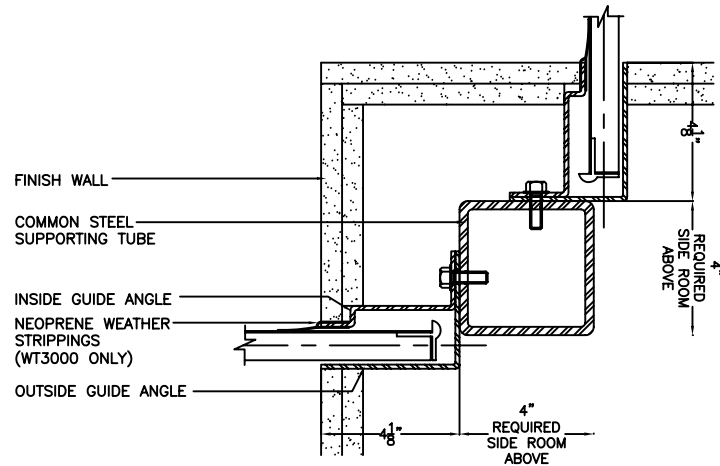

30'-1" TO 45'-0" WIDE - "A" = 5 5/16"
45'-1" TO 60'-0" WIDE - "A" = 6 3/8"

COILING SERVICE DOOR MODEL SD3000

17-43062

UP TO 18'-0" WIDE

18'-1" TO 30'-0" WIDE

30'-1" TO 45'-0" WIDE - "A" = 5 5/8"
 45'-1" TO 60'-0" WIDE - "A" = 6 7/8"

COILING SERVICE DOOR MODEL SD3000

17-43082

UP TO 18'-0" WIDE

18'-1" TO 30'-0" WIDE

30'-1" TO 45'-0" WIDE - "A" = 5⁵/₁₆"
45'-1" TO 60'-0" WIDE - "A" = 6³/₈"

COILING SERVICE DOOR MODEL SD3000

17-43052

UP TO 18'-0" WIDE