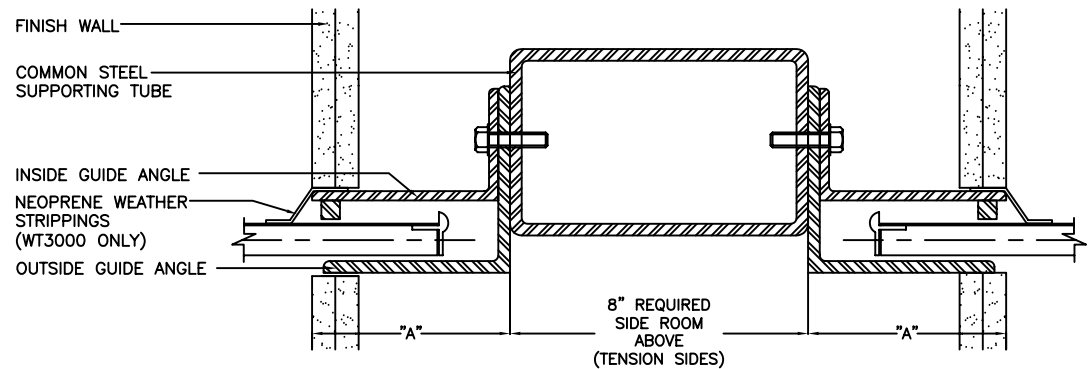

18'-1" TO 30'-0" WIDE

30'-1" TO 45'-0" WIDE - "A" = 5 5/16"
45'-1" TO 60'-0" WIDE - "A" = 6 3/8"

COILING SERVICE DOOR MODEL SD3000

17-43072

UP TO 18'-0" WIDE

18'-1" TO 30'-0" WIDE

30'-1" TO 45'-0" WIDE - "A" = 5 5/16"
45'-1" TO 60'-0" WIDE - "A" = 6 3/8"

SUPPORTING TUBE DETAIL

HOOD MEASURED "H" X "D"
SEE HOOD SELECTION CHART

COILING SERVICE DOOR MODEL SD3000-M

17-44001

HOOD MEASURED "H" X "D"
SEE HOOD SELECTION CHART

COILING SERVICE DOOR MODEL SD3000-ADF

17-44011