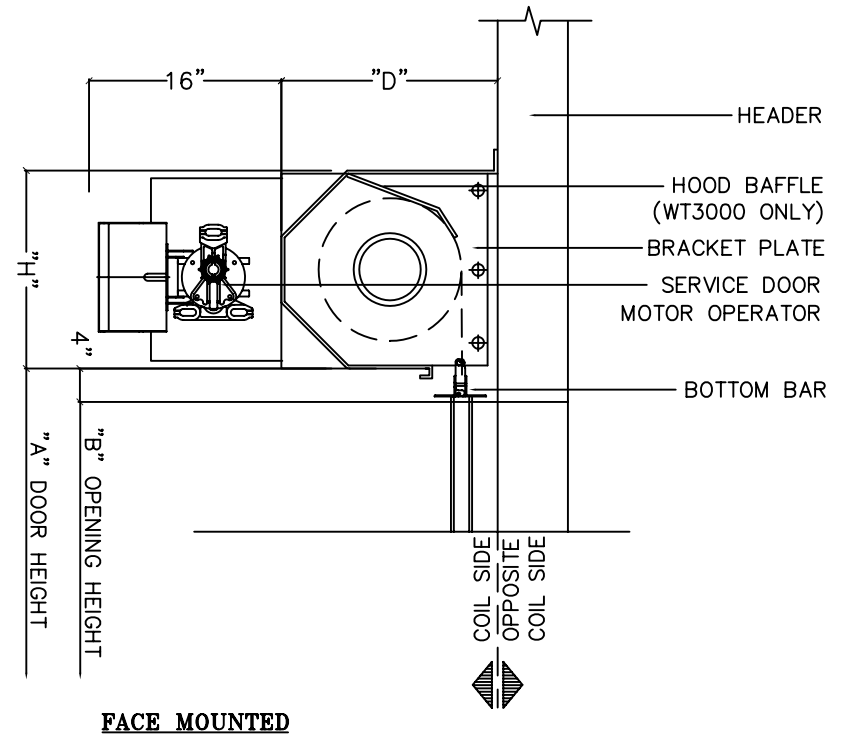

18'-1" TO 30'-0" WIDE

30'-1" TO 45'-0" WIDE - "A" = 5 5/16"
45'-1" TO 60'-0" WIDE - "A" = 6 3/8"

COILING SERVICE DOOR MODEL SD3000

17-43072

UP TO 18'-0" WIDE

18'-1" TO 30'-0" WIDE

30'-1" TO 45'-0" WIDE - "A" = 5 5/16"
45'-1" TO 60'-0" WIDE - "A" = 6 3/8"

SUPPORTING TUBE DETAIL

HOOD MEASURED "H" X "D"
SEE HOOD SELECTION CHART

COILING SERVICE DOOR MODEL SD3000-M

17-44001

HOOD MEASURED "H" X "D"
SEE HOOD SELECTION CHART

COILING SERVICE DOOR MODEL SD3000-ADF

17-44011

BETWEEN JAMB

FACE MOUNTED

HOOD MEASURED "H" X "D"
SEE HOOD SELECTION CHART

COILING SERVICE DOOR MODELS SD3000

17-50000

MODELS SD3000-M/ADF

MODEL SD3000-HC

F3