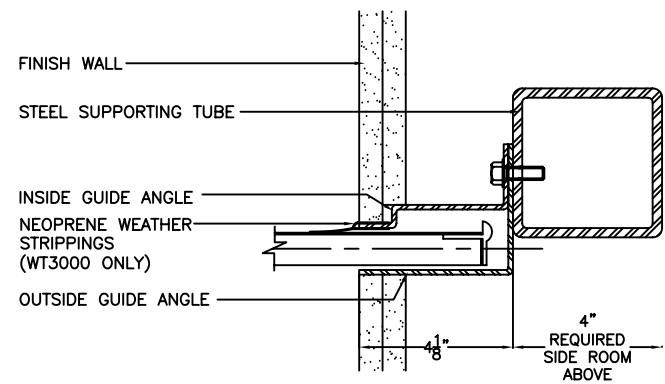

COILING SERVICE DOOR MODEL SD3000

17-43082

UP TO 18'-0" WIDE

18'-1" TO 30'-0" WIDE

30'-1" TO 45'-0" WIDE - "A" = 5⁵/₁₆"
45'-1" TO 60'-0" WIDE - "A" = 6³/₈"

COILING SERVICE DOOR MODEL SD3000

17-43052

UP TO 18'-0" WIDE

18'-1" TO 30'-0" WIDE

30'-1" TO 45'-0" WIDE - "A" = 5 5/16"
45'-1" TO 60'-0" WIDE - "A" = 6 3/8"

COILING SERVICE DOOR MODEL SD3000

17-43072

UP TO 18'-0" WIDE

18'-1" TO 30'-0" WIDE

30'-1" TO 45'-0" WIDE - "A" = 5 5/16"
45'-1" TO 60'-0" WIDE - "A" = 6 3/8"