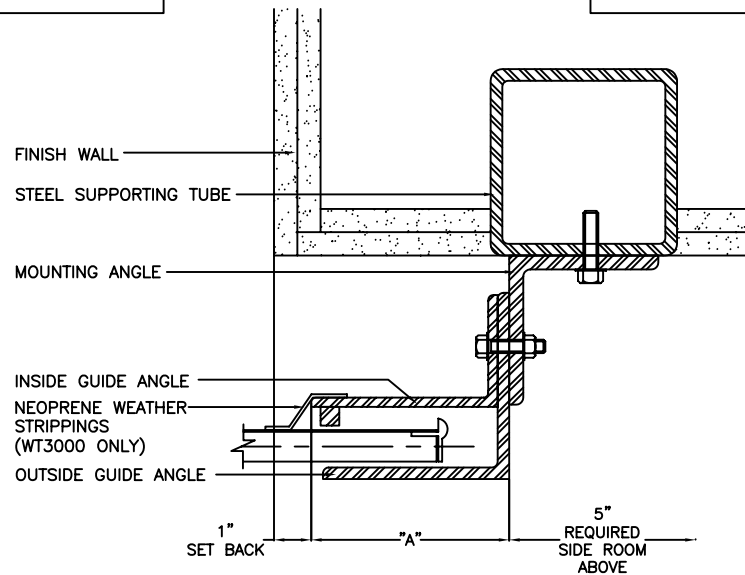

30'-1" TO 45'-0" WIDE - "A" = 5 5/16"
45'-1" TO 60'-0" WIDE - "A" = 6 3/8"

COILING SERVICE DOOR MODEL SD3000

17-43062

UP TO 18'-0" WIDE

18'-1" TO 30'-0" WIDE

30'-1" TO 45'-0" WIDE - "A" = 5 5/8"
 45'-1" TO 60'-0" WIDE - "A" = 6 7/8"

COILING SERVICE DOOR MODEL SD3000

17-43082

UP TO 18'-0" WIDE

18'-1" TO 30'-0" WIDE

30'-1" TO 45'-0" WIDE - "A" = 5⁵/₁₆"
45'-1" TO 60'-0" WIDE - "A" = 6³/₈"

COILING SERVICE DOOR MODEL SD3000

17-43052

UP TO 18'-0" WIDE