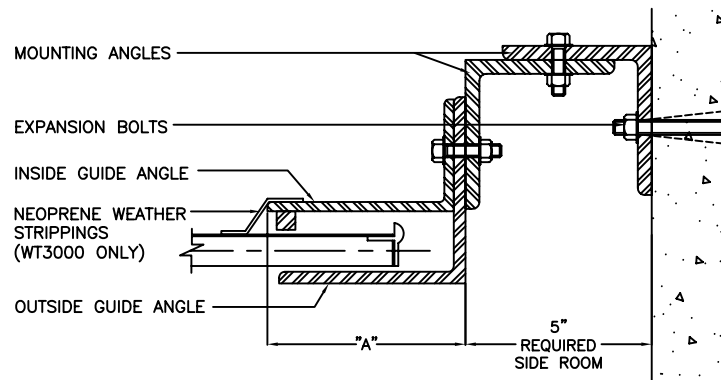

BOTTOM BAR DETAILS

BOTTOM BAR DETAILS

COILING SERVICE DOOR MODEL SD3000

17-43012

COILING SERVICE DOOR MODEL SD3000

17-43022

UP TO 18'-0" WIDE

18'-1" TO 30'-0" WIDE

30'-1" TO 45'-0" WIDE - "A" = 5 5/16"
45'-1" TO 60'-0" WIDE - "A" = 6 3/8"

COILING SERVICE DOOR MODEL SD3000

17-43062

UP TO 18'-0" WIDE

18'-1" TO 30'-0" WIDE

30'-1" TO 45'-0" WIDE - "A" = 5 5/8"
 45'-1" TO 60'-0" WIDE - "A" = 6 7/8"