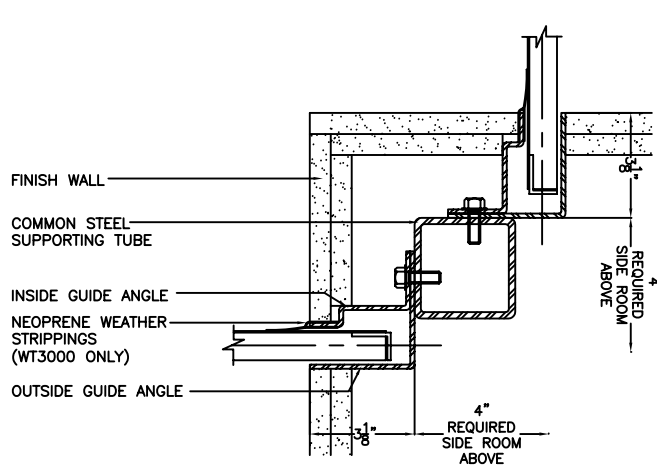

30'-1" TO 45'-0" WIDE - "A" = 5 5/16"
45'-1" TO 60'-0" WIDE - "A" = 6 3/8"

COILING SERVICE DOOR MODEL SD3000

17-43062

UP TO 18'-0" WIDE

18'-1" TO 30'-0" WIDE

30'-1" TO 45'-0" WIDE - "A" = 5 5/8"
 45'-1" TO 60'-0" WIDE - "A" = 6 7/8"

COILING SERVICE DOOR MODEL SD3000

17-43082

UP TO 18'-0" WIDE

18'-1" TO 30'-0" WIDE

30'-1" TO 45'-0" WIDE - "A" = 5⁵/₁₆"
45'-1" TO 60'-0" WIDE - "A" = 6³/₈"

COILING SERVICE DOOR MODEL SD3000

17-43052

UP TO 18'-0" WIDE