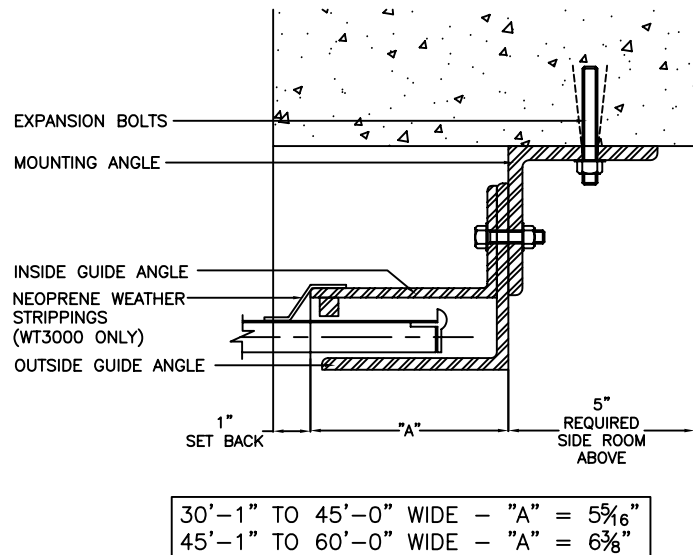

BOTTOM BAR DETAILS

BOTTOM BAR DETAILS

COILING SERVICE DOOR MODEL SD3000

17-43012

COILING SERVICE DOOR MODEL SD3000

17-43022

UP TO 18'-0" WIDE

18'-1" TO 30'-0" WIDE

30'-1" TO 45'-0" WIDE - "A" = 5 5/16"
45'-1" TO 60'-0" WIDE - "A" = 6 3/8"

COILING SERVICE DOOR MODEL SD3000

17-43062

UP TO 18'-0" WIDE

18'-1" TO 30'-0" WIDE

30'-1" TO 45'-0" WIDE - "A" = 5 5/8"
 45'-1" TO 60'-0" WIDE - "A" = 6 7/8"