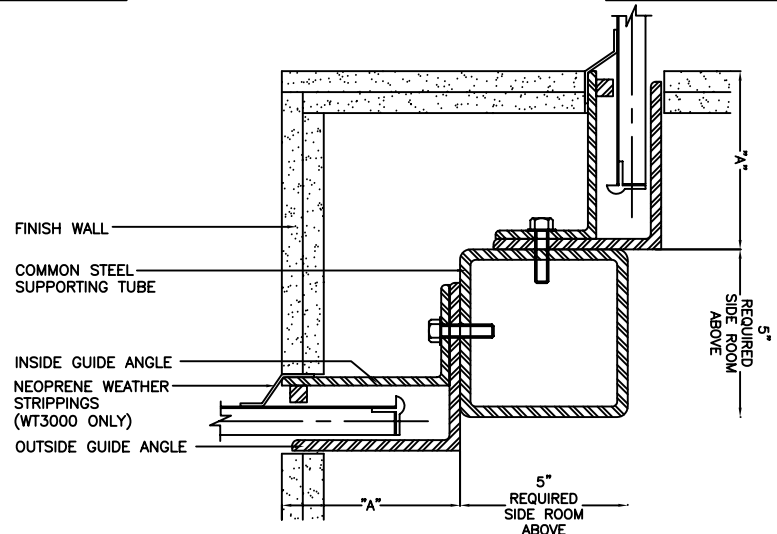

COILING SERVICE DOOR MODEL SD3000

17-43082

UP TO 18'-0" WIDE

18'-1" TO 30'-0" WIDE

30'-1" TO 45'-0" WIDE - "A" = 5⁵/₁₆"
45'-1" TO 60'-0" WIDE - "A" = 6³/₈"

COILING SERVICE DOOR MODEL SD3000

17-43052

UP TO 18'-0" WIDE

18'-1" TO 30'-0" WIDE

30'-1" TO 45'-0" WIDE - "A" = 5 5/16"
45'-1" TO 60'-0" WIDE - "A" = 6 3/8"

COILING SERVICE DOOR MODEL SD3000

17-43072

UP TO 18'-0" WIDE

18'-1" TO 30'-0" WIDE

30'-1" TO 45'-0" WIDE - "A" = 5 5/16"
45'-1" TO 60'-0" WIDE - "A" = 6 3/8"