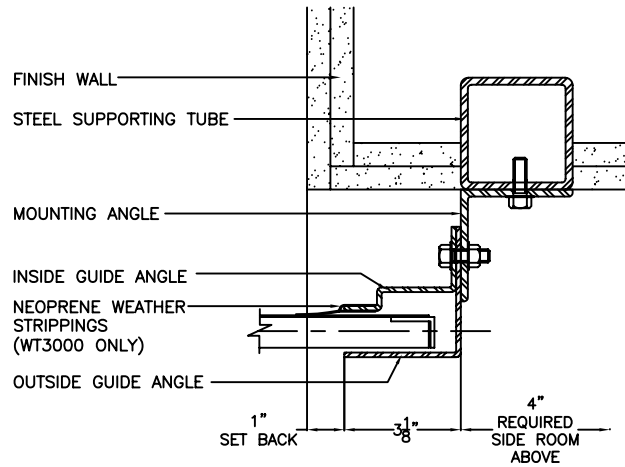

BOTTOM BAR DETAILS

BOTTOM BAR DETAILS

COILING SERVICE DOOR MODEL SD3000

17-43012

COILING SERVICE DOOR MODEL SD3000

17-43022

UP TO 18'-0" WIDE

18'-1" TO 30'-0" WIDE

30'-1" TO 45'-0" WIDE - "A" = 5 5/16"
45'-1" TO 60'-0" WIDE - "A" = 6 3/8"

COILING SERVICE DOOR MODEL SD3000

17-43062

UP TO 18'-0" WIDE

18'-1" TO 30'-0" WIDE

30'-1" TO 45'-0" WIDE - "A" = 5 5/8"
 45'-1" TO 60'-0" WIDE - "A" = 6 7/8"