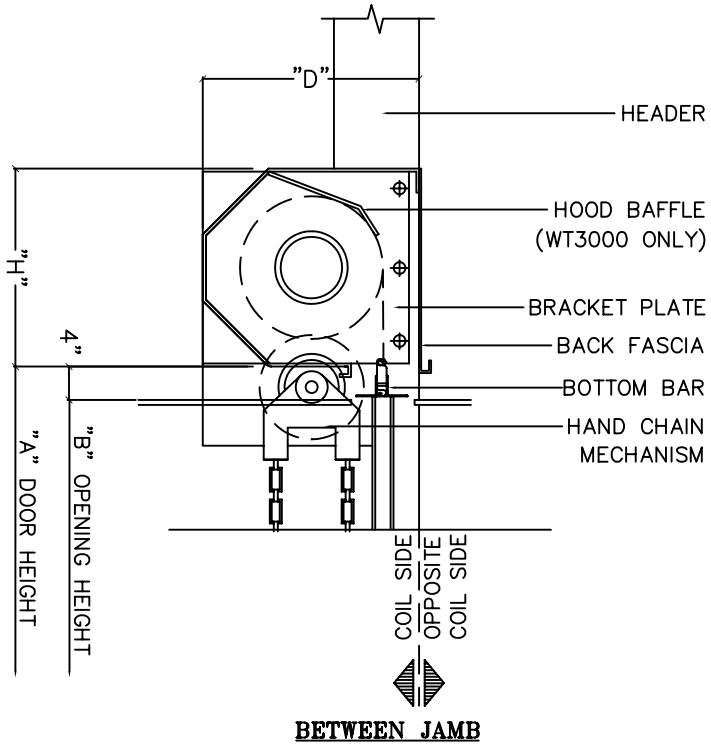

18'-1" TO 30'-0" WIDE

30'-1" TO 45'-0" WIDE - "A" = 5 5/16"
45'-1" TO 60'-0" WIDE - "A" = 6 3/8"

COILING SERVICE DOOR MODEL SD3000

17-43072

UP TO 18'-0" WIDE

18'-1" TO 30'-0" WIDE

30'-1" TO 45'-0" WIDE - "A" = 5 5/16"
45'-1" TO 60'-0" WIDE - "A" = 6 3/8"

SUPPORTING TUBE DETAIL

HOOD MEASURED "H" X "D"
SEE HOOD SELECTION CHART

COILING SERVICE DOOR MODEL SD3000-M

17-44001

HOOD MEASURED "H" X "D"
SEE HOOD SELECTION CHART

COILING SERVICE DOOR MODEL SD3000-ADF

17-44011