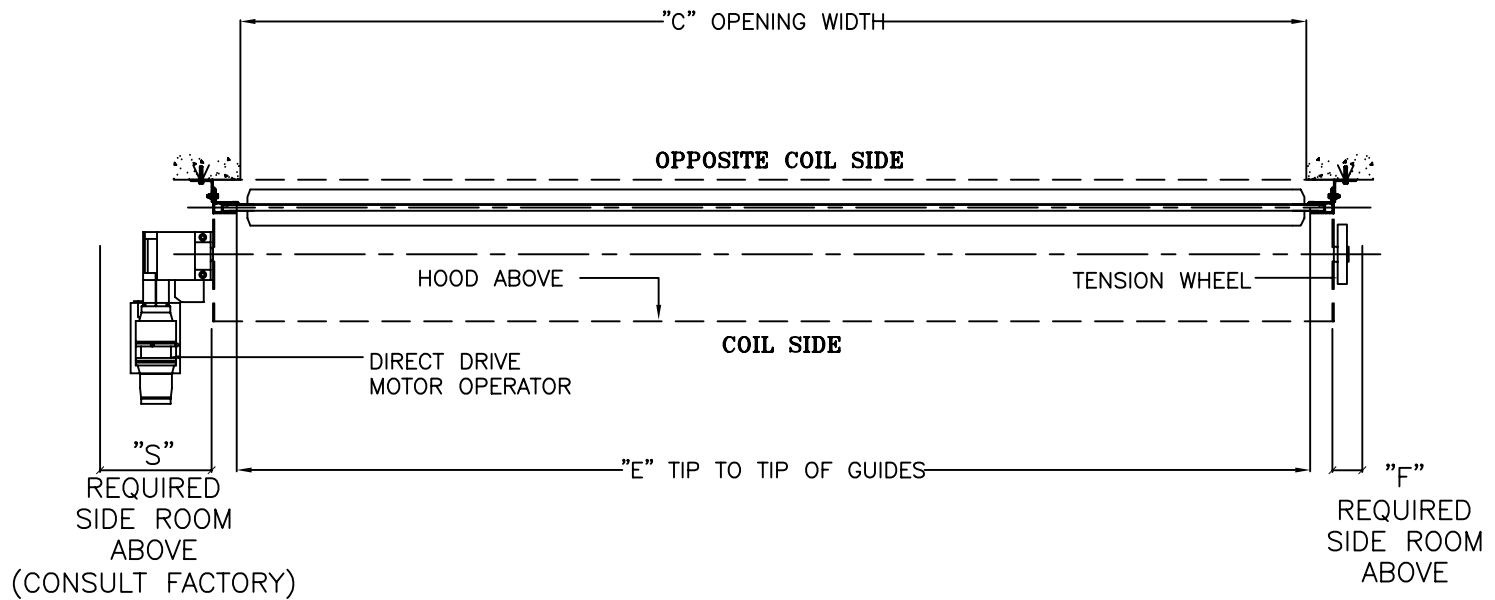

COILING SERVICE DOOR MODEL SD3000-ADF

17-30011