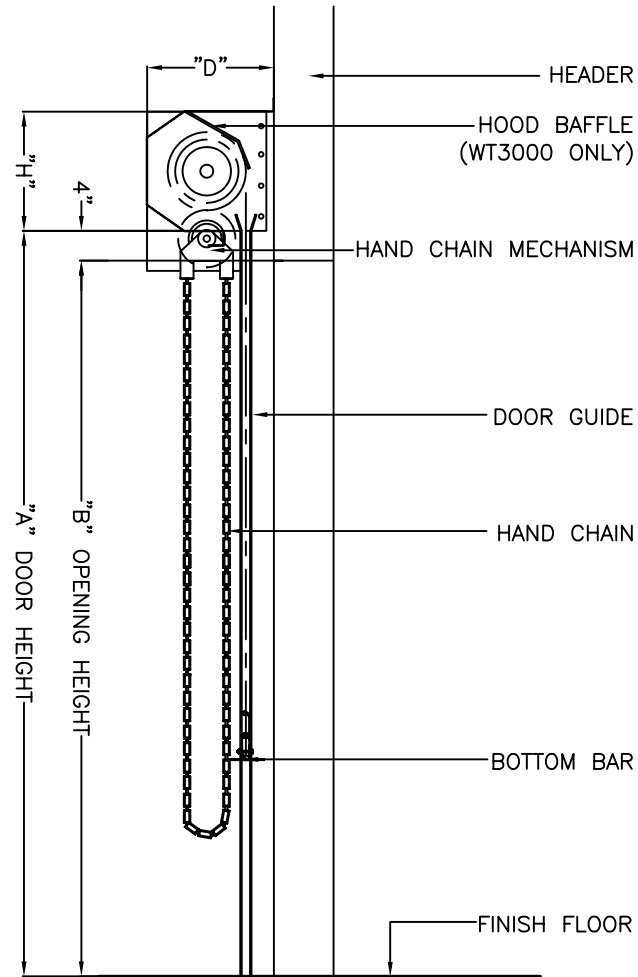

COILING SERVICE DOOR MODEL SD3000-HC

17-20021