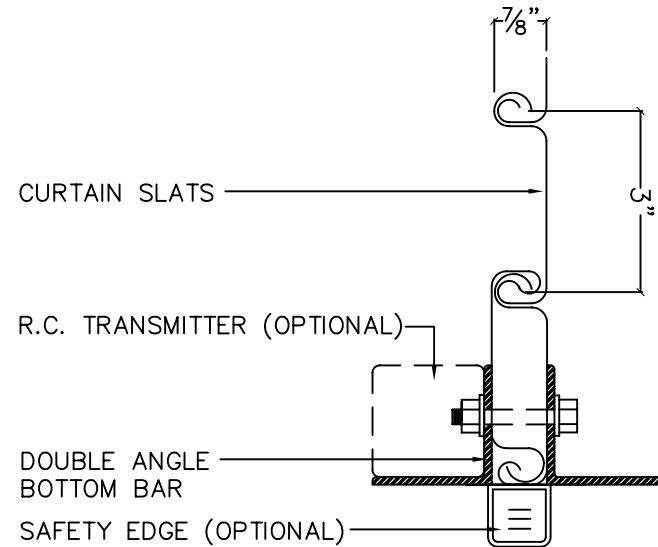

BOTTOM BAR DETAILS

BOTTOM BAR DETAILS

COILING SERVICE DOOR MODEL SD3000

17-43012

COILING SERVICE DOOR MODEL SD3000

17-43022

UP TO 18'-0" WIDE

18'-1" TO 30'-0" WIDE