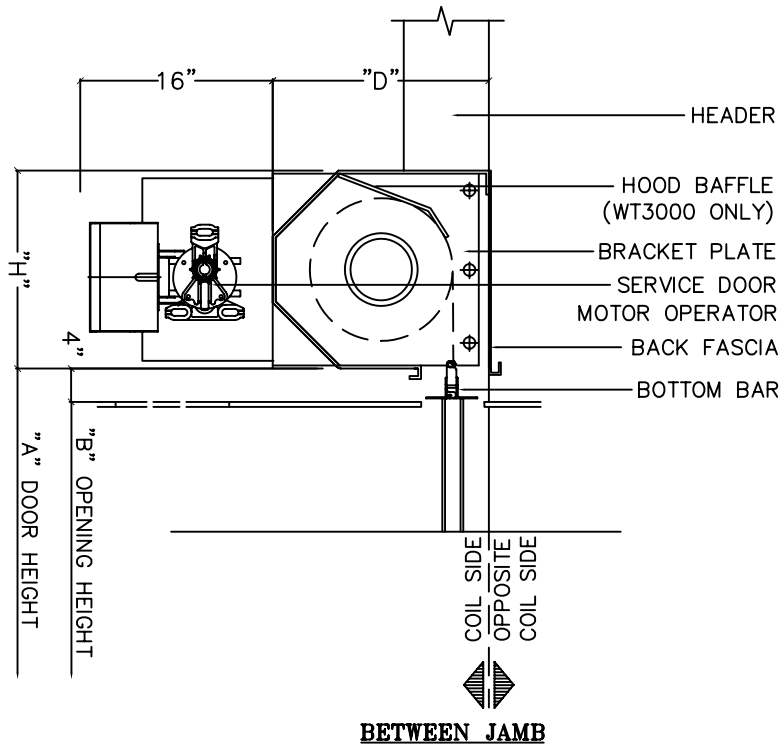

18'-1" TO 30'-0" WIDE

30'-1" TO 45'-0" WIDE - "A" = 5 5/16"
45'-1" TO 60'-0" WIDE - "A" = 6 3/8"

COILING SERVICE DOOR MODEL SD3000

17-43072

UP TO 18'-0" WIDE

18'-1" TO 30'-0" WIDE

30'-1" TO 45'-0" WIDE - "A" = 5 5/16"
45'-1" TO 60'-0" WIDE - "A" = 6 3/8"

SUPPORTING TUBE DETAIL

HOOD MEASURED "H" X "D"
SEE HOOD SELECTION CHART

COILING SERVICE DOOR MODEL SD3000-M

17-44001

HOOD MEASURED "H" X "D"
SEE HOOD SELECTION CHART

COILING SERVICE DOOR MODEL SD3000-ADF

17-44011

BETWEEN JAMB

FACE MOUNTED

HOOD MEASURED "H" X "D"
SEE HOOD SELECTION CHART

COILING SERVICE DOOR MODELS SD3000

17-50000

MODELS SD3000-M/ADF

MODEL SD3000-HC

F3