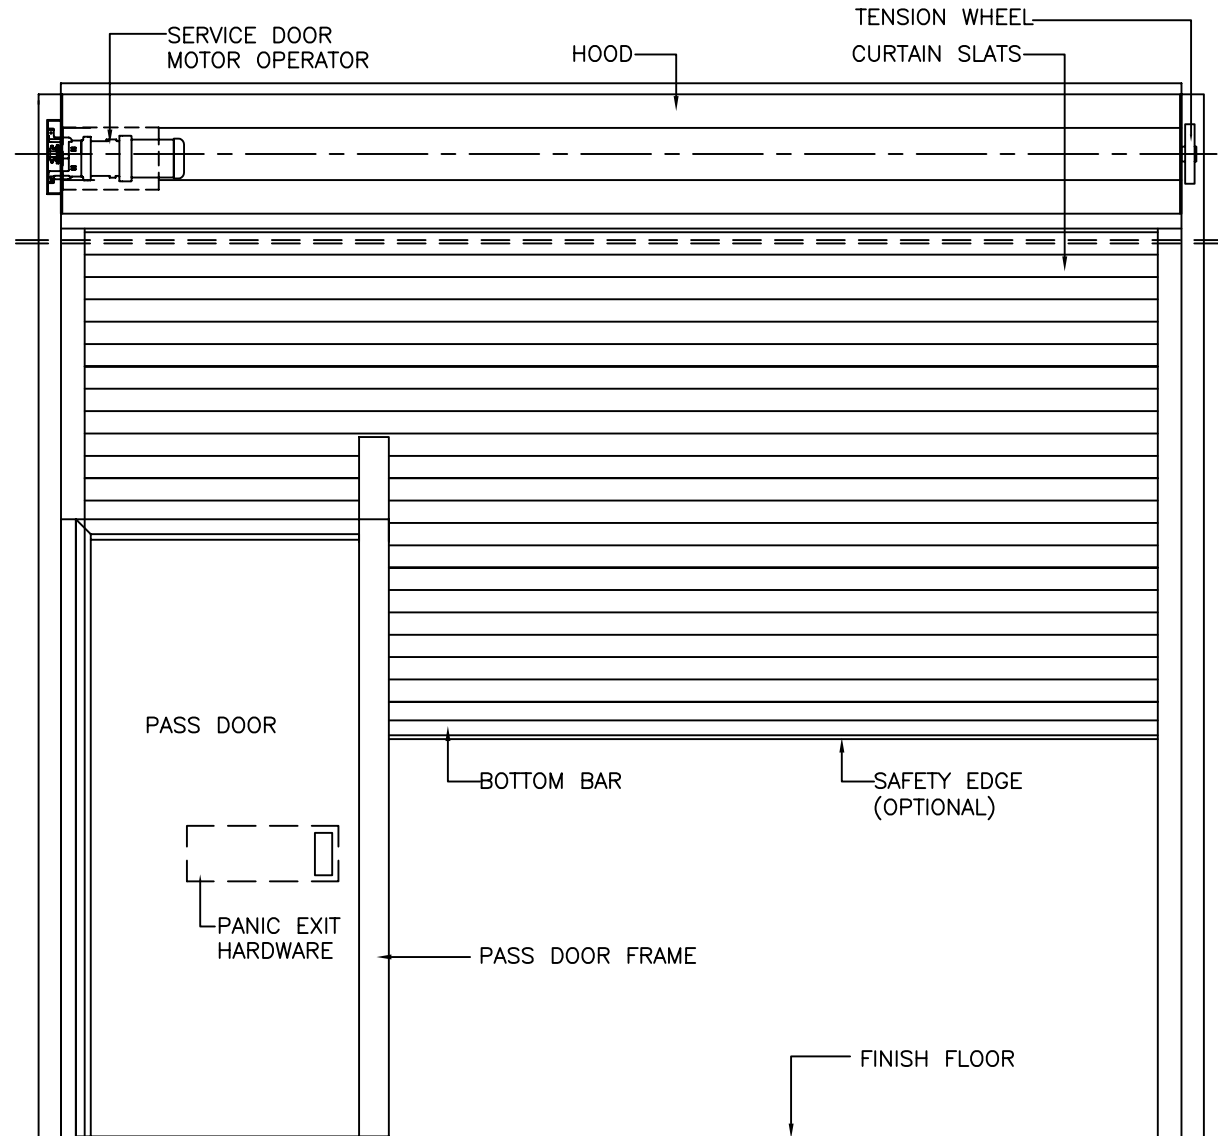

COILING SERVICE DOOR W/PASS DOOR MODEL SD3000-M-E

17-10031