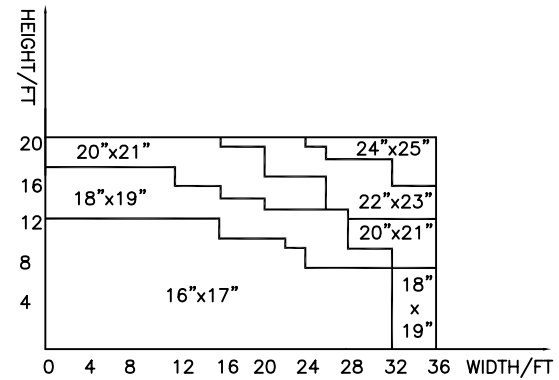

SUPPORTING TUBE DETAIL

HOOD MEASURED "H" X "D"
SEE HOOD SELECTION CHART

COILING SERVICE DOOR MODEL SD3000-M

17-44001

HOOD MEASURED "H" X "D"
SEE HOOD SELECTION CHART

COILING SERVICE DOOR MODEL SD3000-ADF

17-44011

BETWEEN JAMB

FACE MOUNTED

HOOD MEASURED "H" X "D"
SEE HOOD SELECTION CHART

COILING SERVICE DOOR MODELS SD3000

17-50000

MODELS SD3000-M/ADF

MODEL SD3000-HC

F3