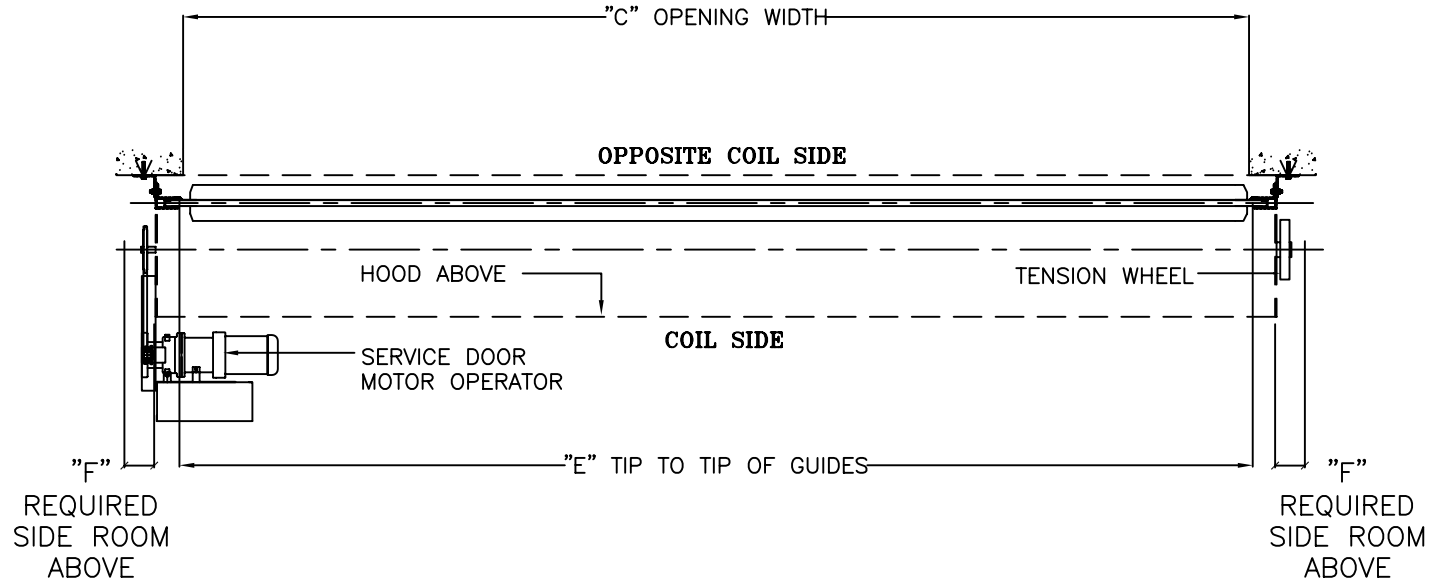

COILING SERVICE DOOR MODEL SD3000-M

17-30001