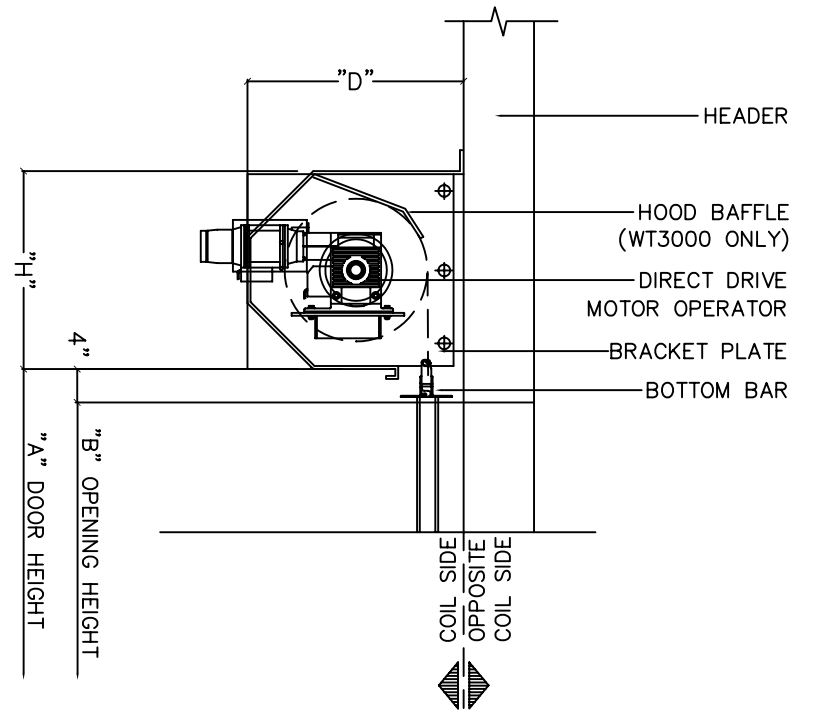

18'-1" TO 30'-0" WIDE

30'-1" TO 45'-0" WIDE - "A" = 5 5/16"
45'-1" TO 60'-0" WIDE - "A" = 6 3/8"

COILING SERVICE DOOR MODEL SD3000

17-43072

UP TO 18'-0" WIDE

18'-1" TO 30'-0" WIDE

30'-1" TO 45'-0" WIDE - "A" = 5 5/16"
45'-1" TO 60'-0" WIDE - "A" = 6 3/8"

SUPPORTING TUBE DETAIL

HOOD MEASURED "H" X "D"
SEE HOOD SELECTION CHART

COILING SERVICE DOOR MODEL SD3000-M

17-44001

HOOD MEASURED "H" X "D"
SEE HOOD SELECTION CHART

COILING SERVICE DOOR MODEL SD3000-ADF

17-44011

BETWEEN JAMB

FACE MOUNTED

HOOD MEASURED "H" X "D"
SEE HOOD SELECTION CHART

COILING SERVICE DOOR MODELS SD3000

17-50000

MODELS SD3000-M/ADF

MODEL SD3000-HC

F3