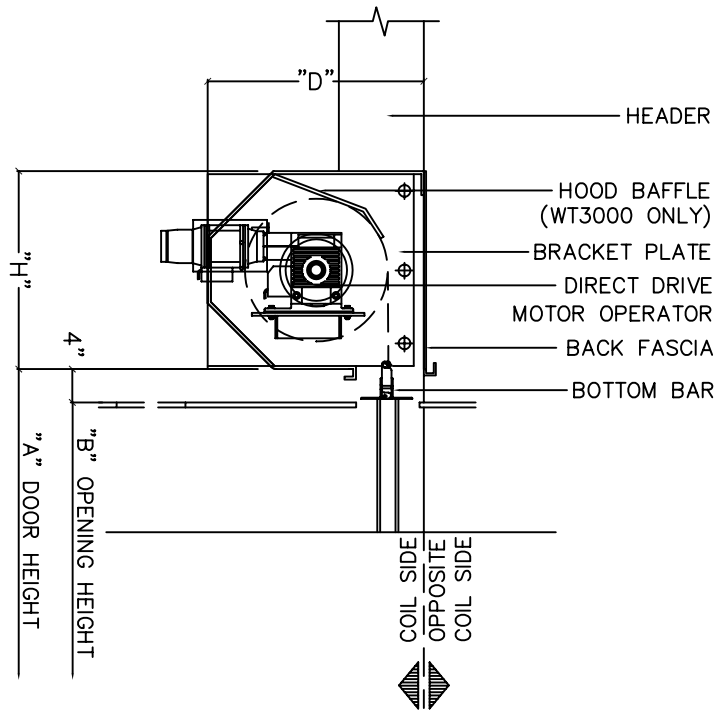

18'-1" TO 30'-0" WIDE

30'-1" TO 45'-0" WIDE - "A" = 5 5/16"
45'-1" TO 60'-0" WIDE - "A" = 6 3/8"

COILING SERVICE DOOR MODEL SD3000

17-43072

UP TO 18'-0" WIDE

18'-1" TO 30'-0" WIDE

30'-1" TO 45'-0" WIDE - "A" = 5 5/16"
45'-1" TO 60'-0" WIDE - "A" = 6 3/8"

SUPPORTING TUBE DETAIL

HOOD MEASURED "H" X "D"
SEE HOOD SELECTION CHART

COILING SERVICE DOOR MODEL SD3000-M

17-44001

HOOD MEASURED "H" X "D"
SEE HOOD SELECTION CHART

COILING SERVICE DOOR MODEL SD3000-ADF

17-44011