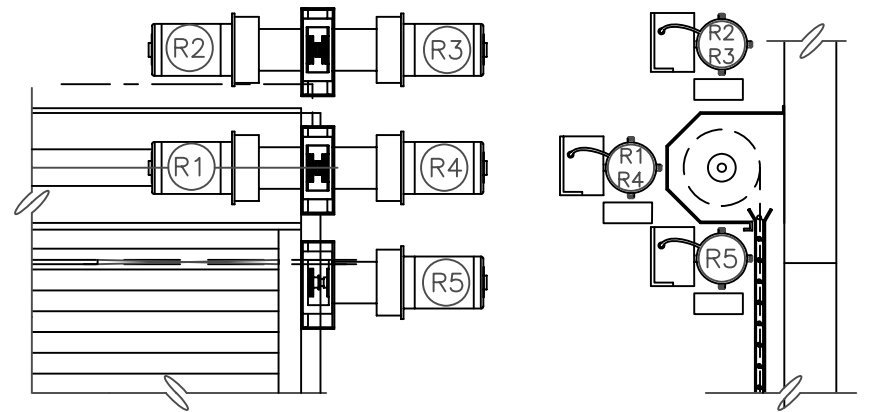

OPTIONAL MOTOR LOCATIONS
RIGHT HAND