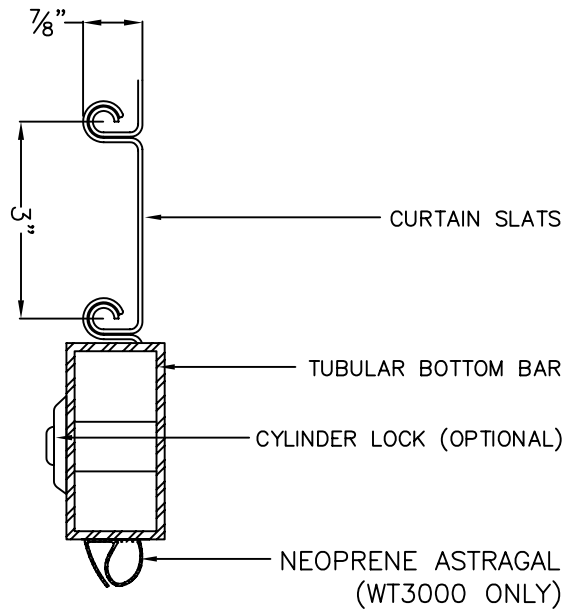

BOTTOM BAR DETAILS

BOTTOM BAR DETAILS

COILING SERVICE DOOR MODEL SD3000

17-43012

COILING SERVICE DOOR MODEL SD3000

17-43022

UP TO 18'-0" WIDE

18'-1" TO 30'-0" WIDE