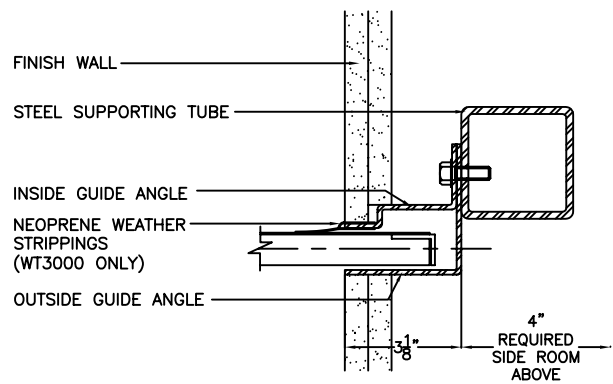

COILING SERVICE DOOR MODEL SD3000

17-43082

UP TO 18'-0" WIDE

18'-1" TO 30'-0" WIDE

30'-1" TO 45'-0" WIDE - "A" = 5⁵/₁₆"
45'-1" TO 60'-0" WIDE - "A" = 6³/₈"

COILING SERVICE DOOR MODEL SD3000

17-43052

UP TO 18'-0" WIDE

18'-1" TO 30'-0" WIDE

30'-1" TO 45'-0" WIDE - "A" = 5 5/16"
45'-1" TO 60'-0" WIDE - "A" = 6 3/8"

COILING SERVICE DOOR MODEL SD3000

17-43072

UP TO 18'-0" WIDE

18'-1" TO 30'-0" WIDE

30'-1" TO 45'-0" WIDE - "A" = 5 5/16"
45'-1" TO 60'-0" WIDE - "A" = 6 3/8"