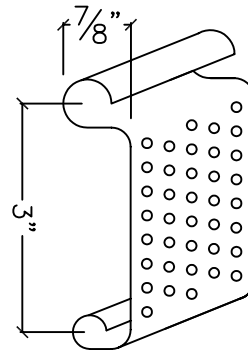

SUPPORTING TUBE DETAIL

HOOD MEASURED "H" X "D"
SEE HOOD SELECTION CHART

COILING SERVICE DOOR MODEL SD3000-M

17-44001

HOOD MEASURED "H" X "D"
SEE HOOD SELECTION CHART

COILING SERVICE DOOR MODEL SD3000-ADF

17-44011

BETWEEN JAMB

FACE MOUNTED

HOOD MEASURED "H" X "D"
SEE HOOD SELECTION CHART

COILING SERVICE DOOR MODELS SD3000

17-50000

MODELS SD3000-M/ADF

MODEL SD3000-HC

F3

PF

SLAT TYPE	HEIGHT	DEPTH	GAUGE	MATERIAL
F3	3"	7/8"	16, 18, 20, 22	GALV. STEEL; ST. STEEL; ALUM.
PF	3"	7/8"	18, 20, 22	GALV. STEEL; ST. STEEL; ALUM.

OPTIONAL MOTOR LOCATIONS
LEFT HAND

OPTIONAL MOTOR LOCATIONS
RIGHT HAND