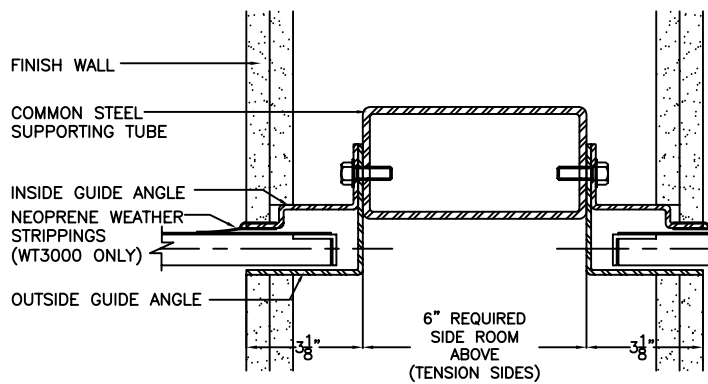

18'-1" TO 30'-0" WIDE

30'-1" TO 45'-0" WIDE - "A" = 5 5/16"
45'-1" TO 60'-0" WIDE - "A" = 6 3/8"

COILING SERVICE DOOR MODEL SD3000

17-43072

UP TO 18'-0" WIDE

18'-1" TO 30'-0" WIDE

30'-1" TO 45'-0" WIDE - "A" = 5 5/16"
45'-1" TO 60'-0" WIDE - "A" = 6 3/8"

SUPPORTING TUBE DETAIL

HOOD MEASURED "H" X "D"
SEE HOOD SELECTION CHART

COILING SERVICE DOOR MODEL SD3000-M

17-44001

HOOD MEASURED "H" X "D"
SEE HOOD SELECTION CHART

COILING SERVICE DOOR MODEL SD3000-ADF

17-44011