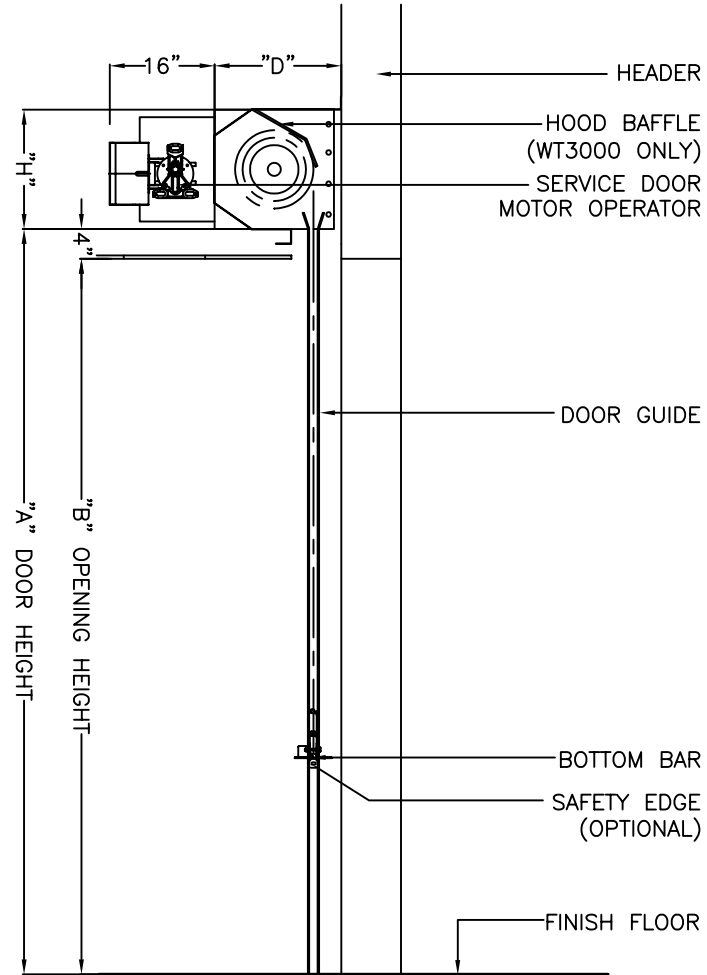

COILING SERVICE DOOR MODEL SD3000-M

17-20001