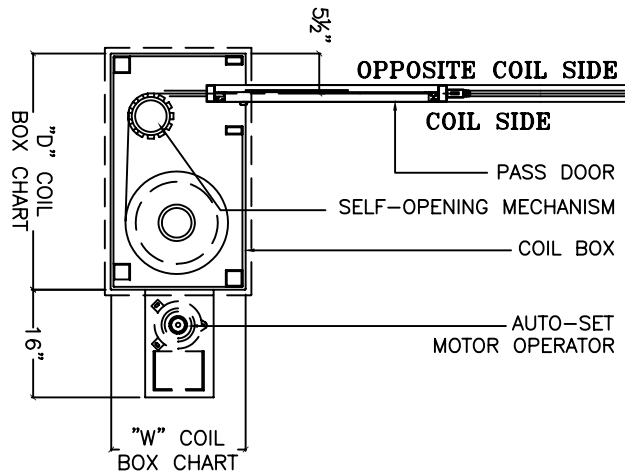

SIDE COILING SELF-OPENING GRILLE W/PASS DOOR MODEL G4500

14-42211

**LEADING EDGE/RECEIVING EDGE DETAIL
SINGLE PARTING**

SIDE COILING SELF-OPENING GRILLE MODELS G4000/G4500

14-43100

SIDE COILING SELF-OPENING GRILLE MODEL G4500

NOTE:
FOR ADDITIONAL MOTOR LOCATION
OPTIONS REFER TO COIL BOX
SELECTION CHART

14-45211

NOTE:
FOR ADDITIONAL MOTOR LOCATION
OPTIONS REFER TO COIL BOX
SELECTION CHART

14-45212

COIL BOX TYPE "A"

COIL BOX TYPE "B"