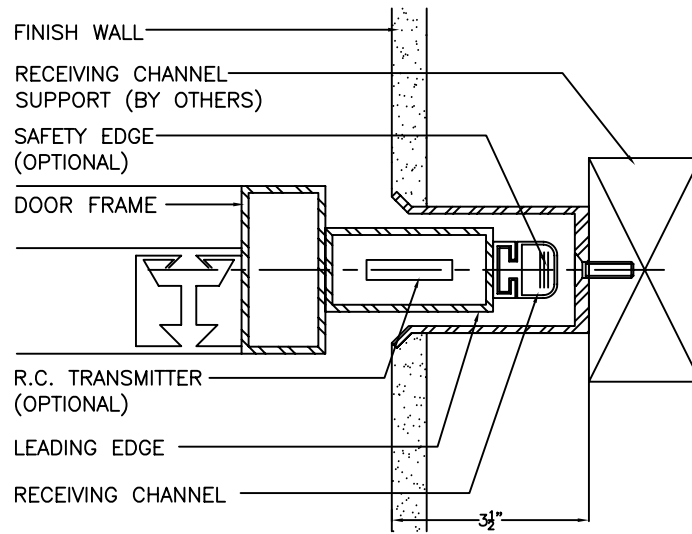

14-30211

SIDE COILING SELF-OPENING GRILLE W/PASS DOOR MODEL G4500

14-30711

SIDE COILING SELF-OPENING GRILLE MODELS G4000/G4500

14-41120

14-41120

HEAD TRACK

FLOOR TRACK (OPTIONAL)

SIDE COILING SELF-OPENING GRILLE W/PASS DOOR MODEL G4500

14-42211

**LEADING EDGE/RECEIVING EDGE DETAIL
SINGLE PARTING**

SIDE COILING SELF-OPENING GRILLE MODELS G4000/G4500

14-43100

SIDE COILING SELF-OPENING GRILLE MODEL G4500