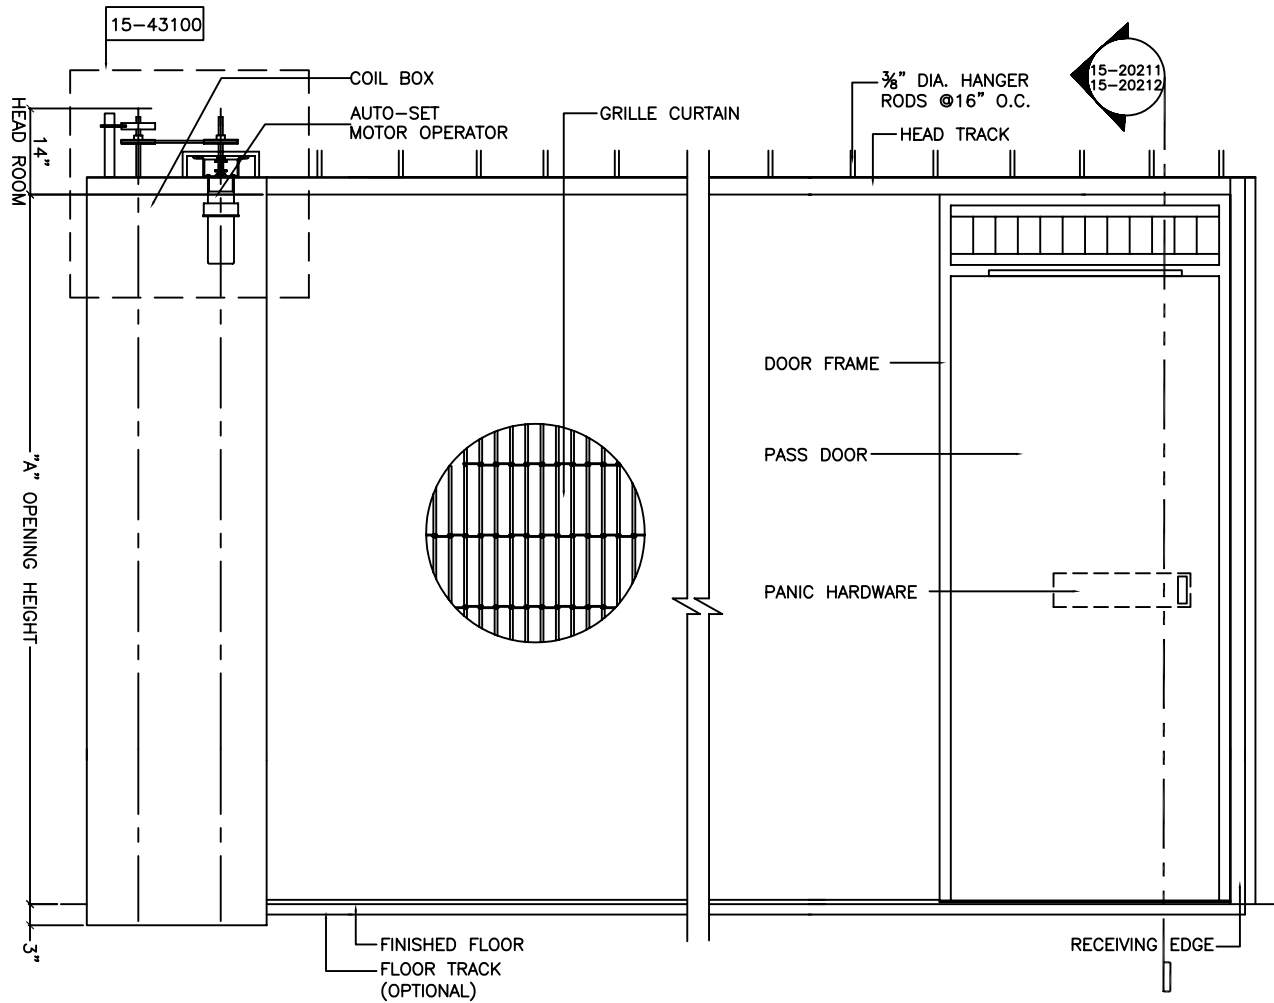

SIDE COILING SELF-OPENING GRILLE W/PASS DOOR MODEL G4500

14-10211

SIDE COILING SELF-OPENING GRILLES MODEL G4500

14-20211

SECTION WITH FLOOR TRACK

14-20212

SECTION WITHOUT FLOOR TRACK

SIDE COILING SELF-OPENING GRILLE W/PASS DOOR MODEL G4500

14-30211

SIDE COILING SELF-OPENING GRILLE W/PASS DOOR MODEL G4500

14-30711

SIDE COILING SELF-OPENING GRILLE MODELS G4000/G4500

14-41120

14-41120

HEAD TRACK

FLOOR TRACK (OPTIONAL)

SIDE COILING SELF-OPENING GRILLE W/PASS DOOR MODEL G4500

14-42211

**LEADING EDGE/RECEIVING EDGE DETAIL
SINGLE PARTING**

SIDE COILING SELF-OPENING GRILLE MODELS G4000/G4500

14-43100

SIDE COILING SELF-OPENING GRILLE MODEL G4500