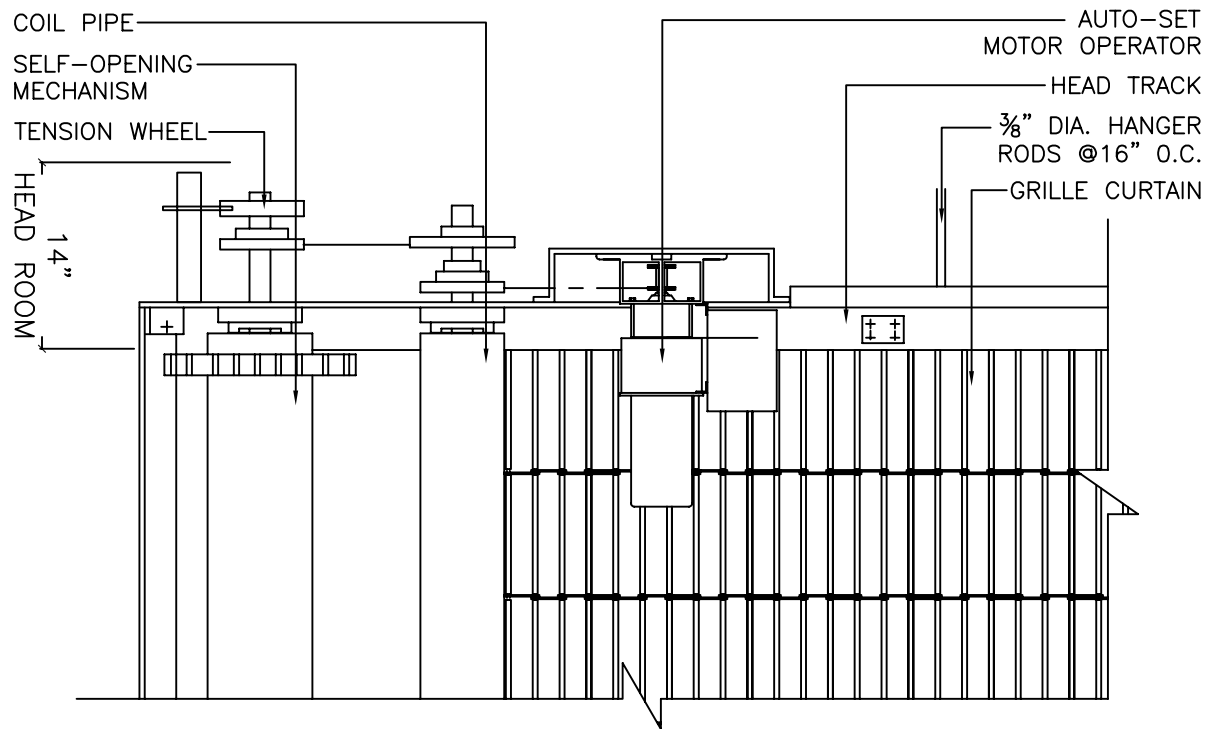

SIDE COILING SELF-OPENING GRILLE W/PASS DOOR MODEL G4500

14-42211

**LEADING EDGE/RECEIVING EDGE DETAIL
SINGLE PARTING**

SIDE COILING SELF-OPENING GRILLE MODELS G4000/G4500

14-43100

SIDE COILING SELF-OPENING GRILLE MODEL G4500

NOTE:
FOR ADDITIONAL MOTOR LOCATION
OPTIONS REFER TO COIL BOX
SELECTION CHART

14-45211

NOTE:
FOR ADDITIONAL MOTOR LOCATION
OPTIONS REFER TO COIL BOX
SELECTION CHART

14-45212

COIL BOX TYPE "A"

COIL BOX TYPE "B"