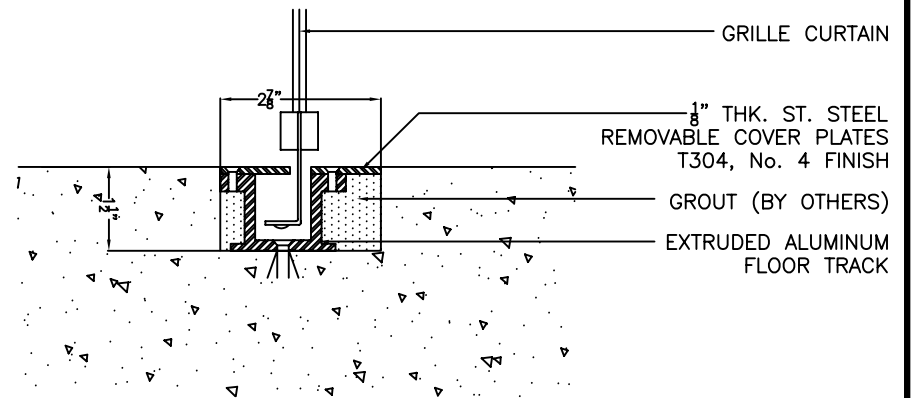

14-30211

SIDE COILING SELF-OPENING GRILLE W/PASS DOOR MODEL G4500

14-30711

SIDE COILING SELF-OPENING GRILLE MODELS G4000/G4500

14-41120

14-41120

HEAD TRACK

FLOOR TRACK (OPTIONAL)