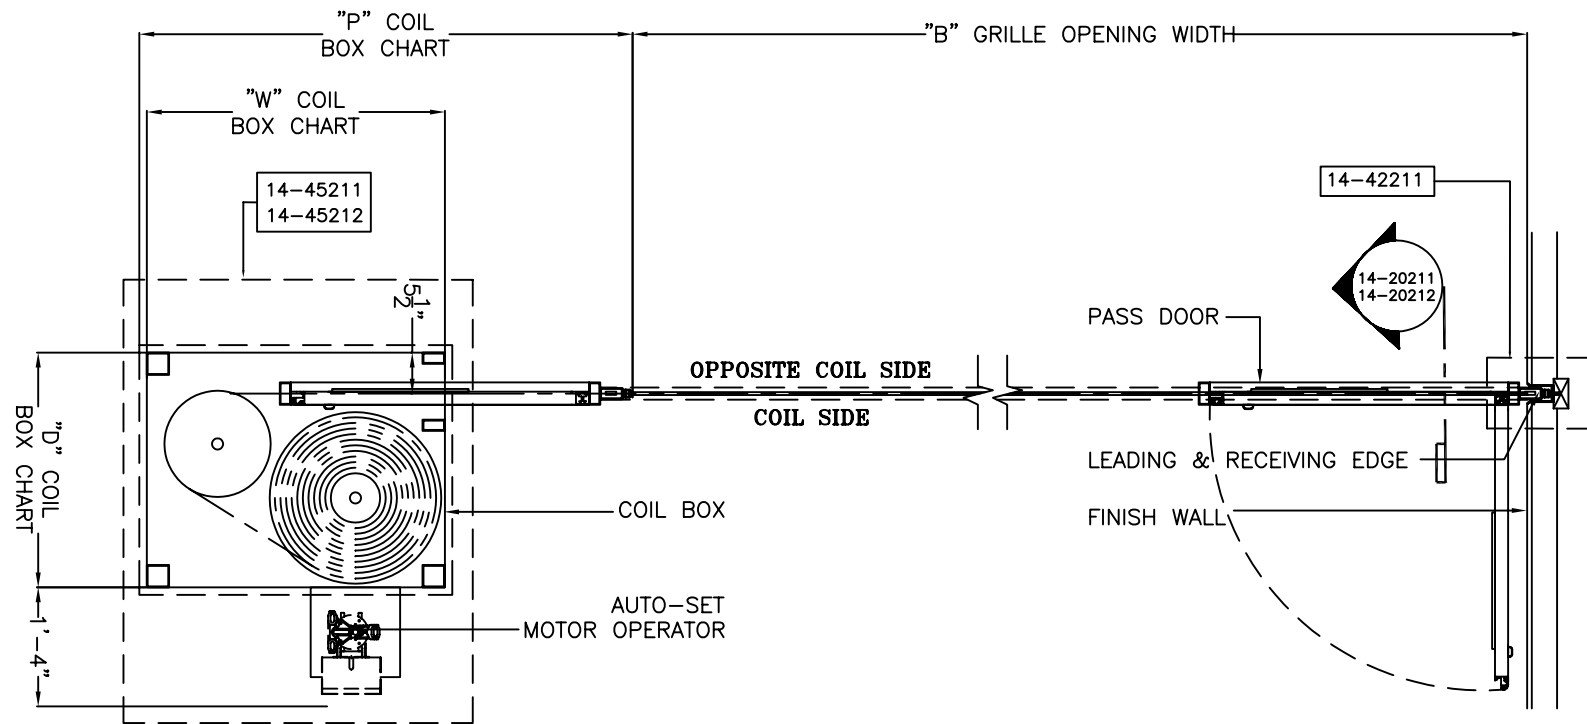

SIDE COILING SELF-OPENING GRILLE W/PASS DOOR MODEL G4500

14-10211

SIDE COILING SELF-OPENING GRILLES MODEL G4500

14-20211

SECTION WITH FLOOR TRACK

14-20212

SECTION WITHOUT FLOOR TRACK

SIDE COILING SELF-OPENING GRILLE W/PASS DOOR MODEL G4500

14-30211

SIDE COILING SELF-OPENING GRILLE W/PASS DOOR MODEL G4500

14-30711

SIDE COILING SELF-OPENING GRILLE MODELS G4000/G4500

14-41120

14-41120

HEAD TRACK

FLOOR TRACK (OPTIONAL)

SIDE COILING SELF-OPENING GRILLE W/PASS DOOR MODEL G4500

14-42211

**LEADING EDGE/RECEIVING EDGE DETAIL
SINGLE PARTING**

SIDE COILING SELF-OPENING GRILLE MODELS G4000/G4500

14-43100

SIDE COILING SELF-OPENING GRILLE MODEL G4500