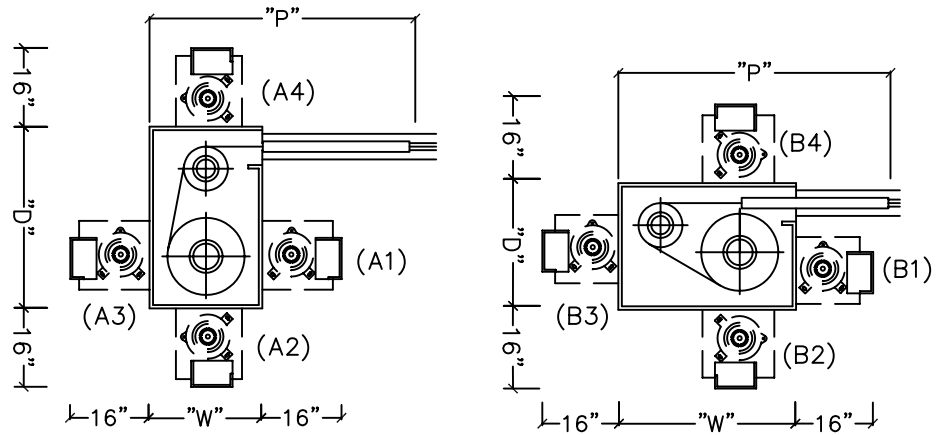

14-46111

14-46112

COIL BOX PIT TYPE "A" - WITHOUT FLOOR TRACK

COIL BOX PIT TYPE "B" - WITHOUT FLOOR TRACK

SIDE COILING SELF-OPENING GRILLE W/PASS DOOR MODEL G4500

14-50001

GRILLE LENGTH		TYPE (A)			TYPE (B)		
FROM	TO	W	D	P	W	D	P
--	12'-0"	18"	34"	60"	30"	27"	60"
14'-1"	26'-0"	25"	48"	67"	46"	35"	69"
28'-1"	42'-0"	30"	58"	72"	56"	40"	71"