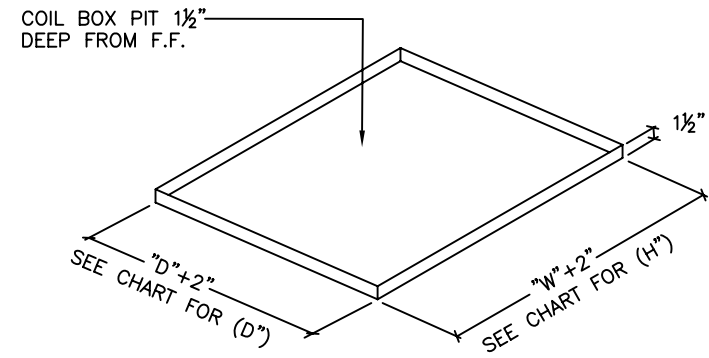

NOTE:
FOR ADDITIONAL MOTOR LOCATION
OPTIONS REFER TO COIL BOX
SELECTION CHART

14-45211

NOTE:
FOR ADDITIONAL MOTOR LOCATION
OPTIONS REFER TO COIL BOX
SELECTION CHART

14-45212

COIL BOX TYPE "A"

COIL BOX TYPE "B"

GRILLE PATTERN "ST1"

GRILLE PATTERN "SL9H"

SIDE COILING SELF-OPENING GRILLE MODELS G4000/G4500

15-46101

COIL BOX PIT TYPE "A" - WITH FLOOR TRACK

14-46102

COIL BOX PIT TYPE "B" - WITH FLOOR TRACK

SIDE COILING SELF-OPENING GRILLE MODELS G4000/G4500

14-46111

14-46112

COIL BOX PIT TYPE "A" - WITHOUT FLOOR TRACK

COIL BOX PIT TYPE "B" - WITHOUT FLOOR TRACK

SIDE COILING SELF-OPENING GRILLE W/PASS DOOR MODEL G4500

14-50001

GRILLE LENGTH		TYPE (A)			TYPE (B)		
FROM	TO	W	D	P	W	D	P
--	12'-0"	18"	34"	60"	30"	27"	60"
14'-1"	26'-0"	25"	48"	67"	46"	35"	69"
28'-1"	42'-0"	30"	58"	72"	56"	40"	71"