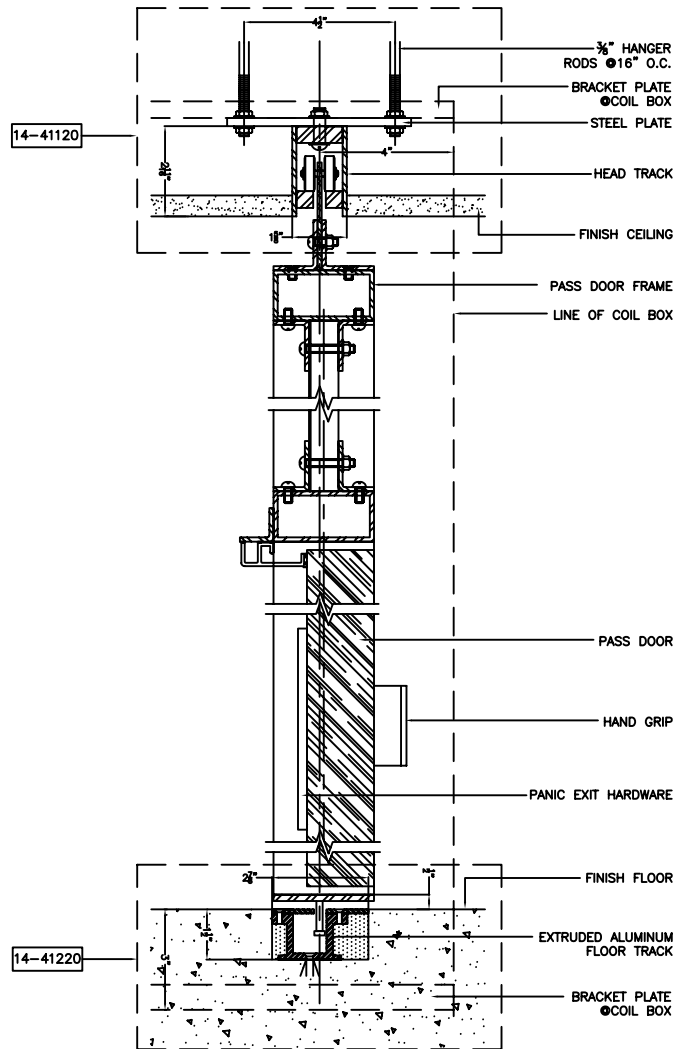

SIDE COILING SELF-OPENING GRILLE W/PASS DOOR MODEL G4500

14-10211

SIDE COILING SELF-OPENING GRILLES MODEL G4500

14-20211

SECTION WITH FLOOR TRACK

14-20212

SECTION WITHOUT FLOOR TRACK

SIDE COILING SELF-OPENING GRILLE W/PASS DOOR MODEL G4500

14-30211

SIDE COILING SELF-OPENING GRILLE W/PASS DOOR MODEL G4500

14-30711

SIDE COILING SELF-OPENING GRILLE MODELS G4000/G4500

14-41120

14-41120

HEAD TRACK

FLOOR TRACK (OPTIONAL)

SIDE COILING SELF-OPENING GRILLE W/PASS DOOR MODEL G4500

14-42211

**LEADING EDGE/RECEIVING EDGE DETAIL
SINGLE PARTING**

SIDE COILING SELF-OPENING GRILLE MODELS G4000/G4500

14-43100

SIDE COILING SELF-OPENING GRILLE MODEL G4500