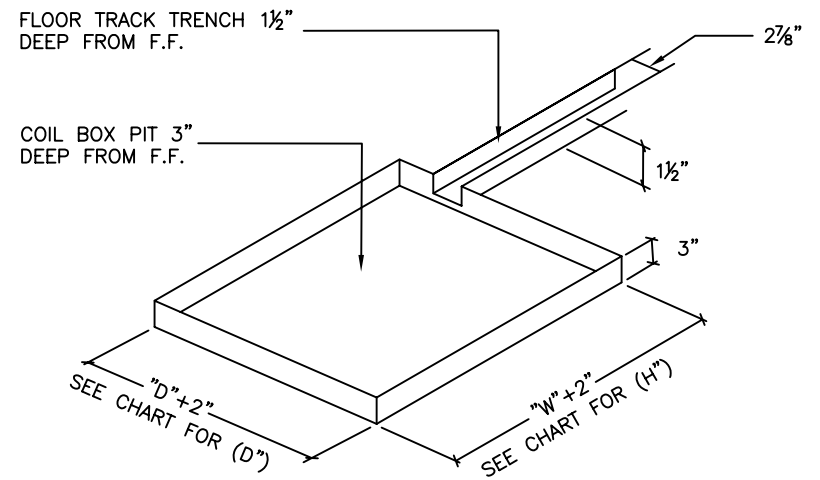

COIL BOX PIT TYPE "B" - WITH FLOOR TRACK