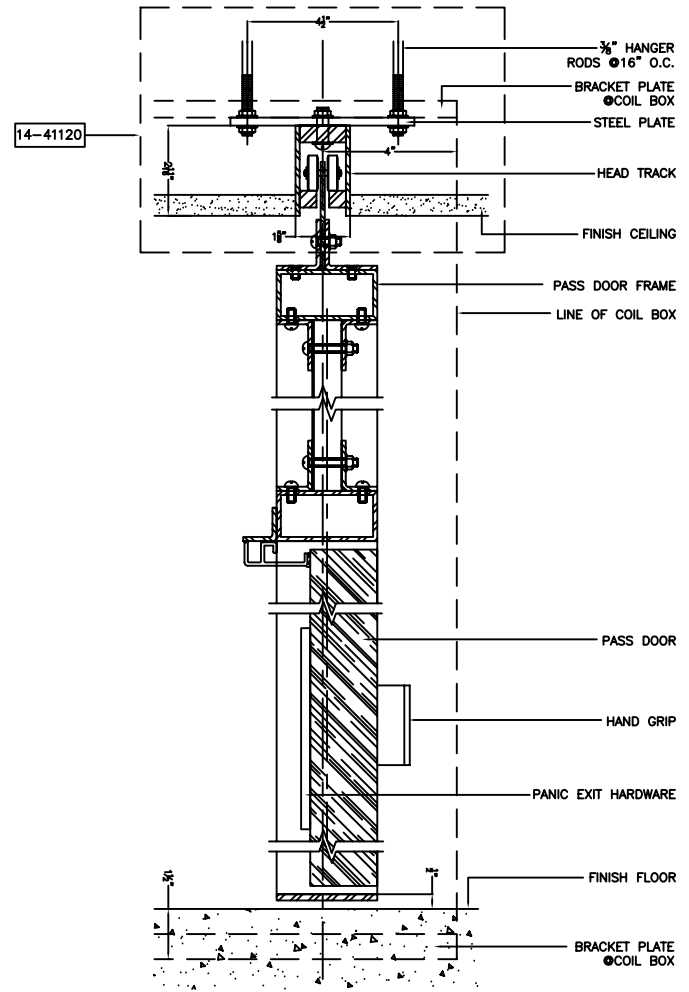

SIDE COILING SELF-OPENING GRILLE W/PASS DOOR MODEL G4500

14-10211

SIDE COILING SELF-OPENING GRILLES MODEL G4500

14-20211

SECTION WITH FLOOR TRACK

14-20212

SECTION WITHOUT FLOOR TRACK

SIDE COILING SELF-OPENING GRILLE W/PASS DOOR MODEL G4500

14-30211

SIDE COILING SELF-OPENING GRILLE W/PASS DOOR MODEL G4500

14-30711

SIDE COILING SELF-OPENING GRILLE MODELS G4000/G4500

14-41120

14-41120

HEAD TRACK

FLOOR TRACK (OPTIONAL)

SIDE COILING SELF-OPENING GRILLE W/PASS DOOR MODEL G4500

14-42211

**LEADING EDGE/RECEIVING EDGE DETAIL
SINGLE PARTING**

SIDE COILING SELF-OPENING GRILLE MODELS G4000/G4500

14-43100

SIDE COILING SELF-OPENING GRILLE MODEL G4500