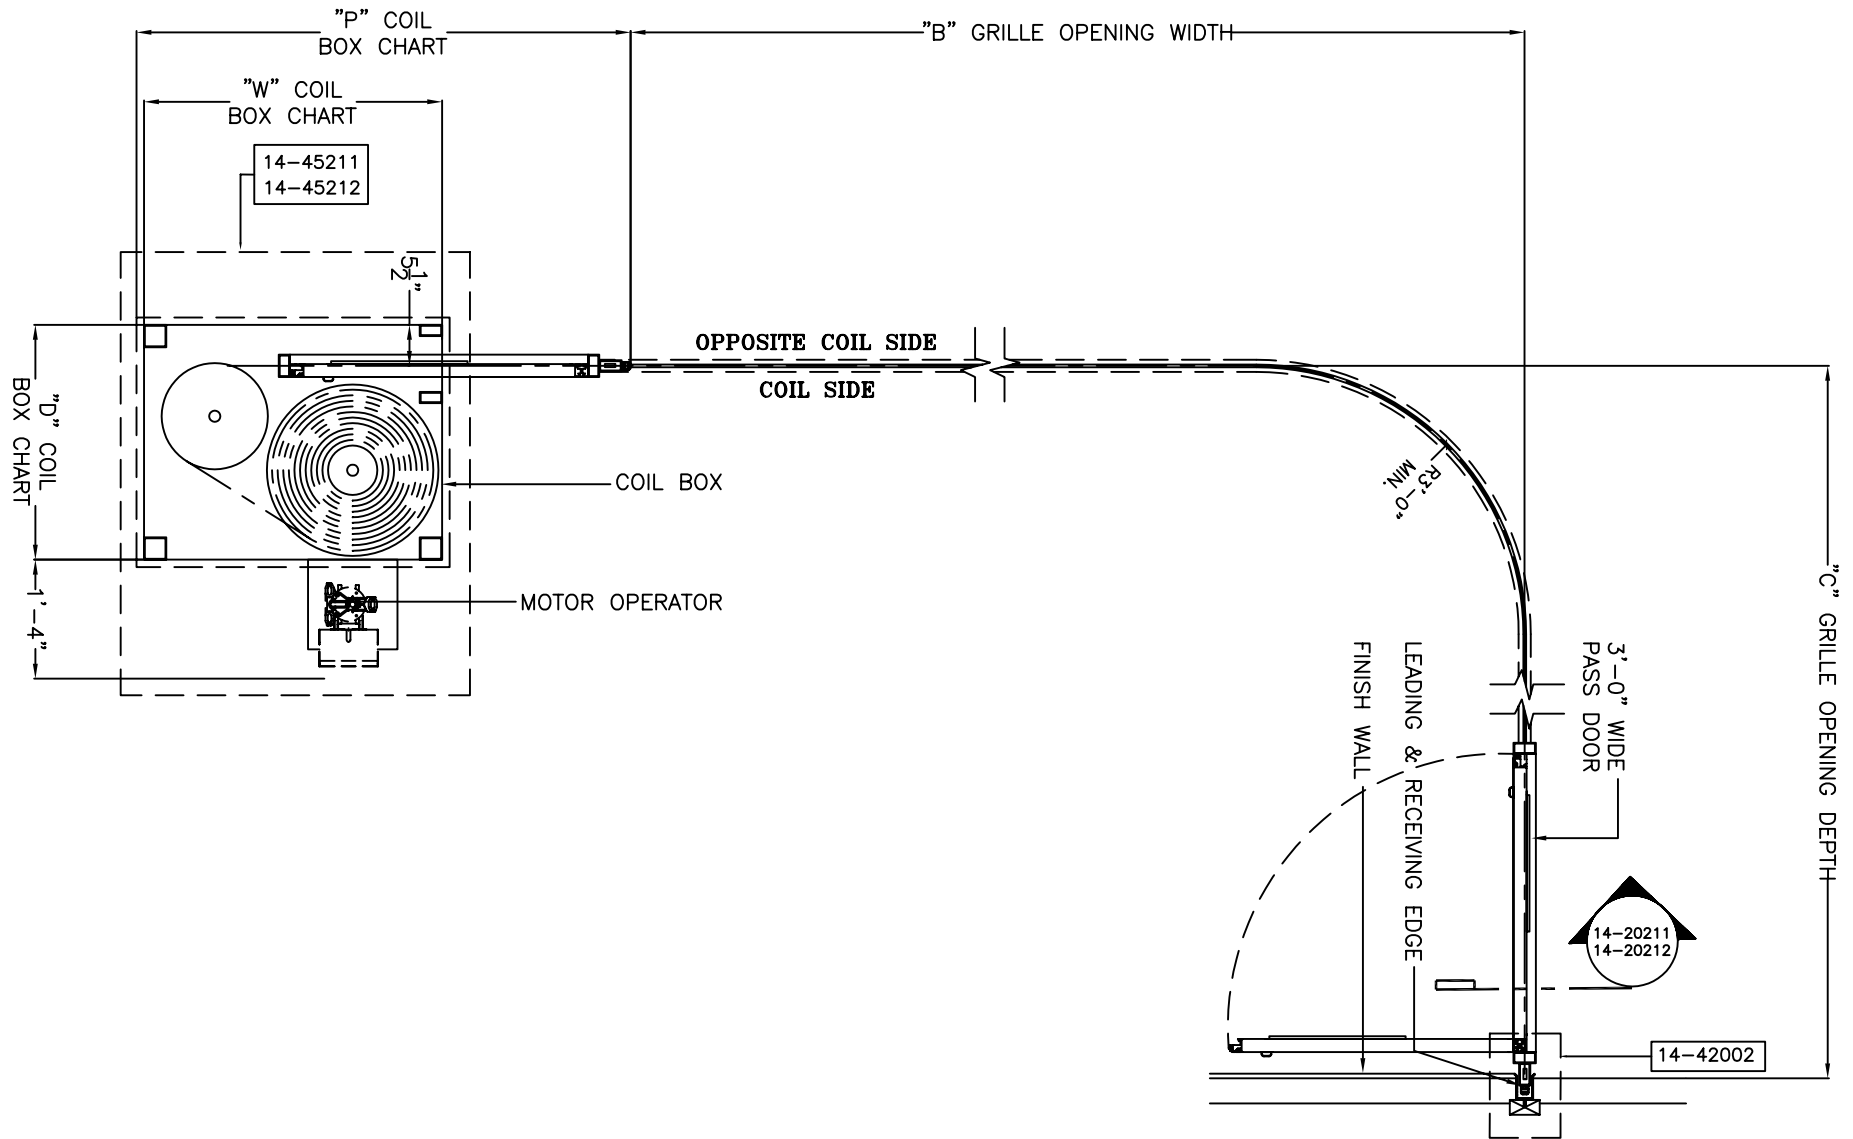

SIDE COILING SELF-OPENING GRILLE W/PASS DOOR MODEL G4500

14-10211

SIDE COILING SELF-OPENING GRILLES MODEL G4500

14-20211

SECTION WITH FLOOR TRACK

14-20212

SECTION WITHOUT FLOOR TRACK

SIDE COILING SELF-OPENING GRILLE W/PASS DOOR MODEL G4500

14-30211

SIDE COILING SELF-OPENING GRILLE W/PASS DOOR MODEL G4500

14-30711

SIDE COILING SELF-OPENING GRILLE MODELS G4000/G4500

14-41120

14-41120

HEAD TRACK

FLOOR TRACK (OPTIONAL)

SIDE COILING SELF-OPENING GRILLE W/PASS DOOR MODEL G4500

14-42211

**LEADING EDGE/RECEIVING EDGE DETAIL
SINGLE PARTING**

SIDE COILING SELF-OPENING GRILLE MODELS G4000/G4500

14-43100

SIDE COILING SELF-OPENING GRILLE MODEL G4500