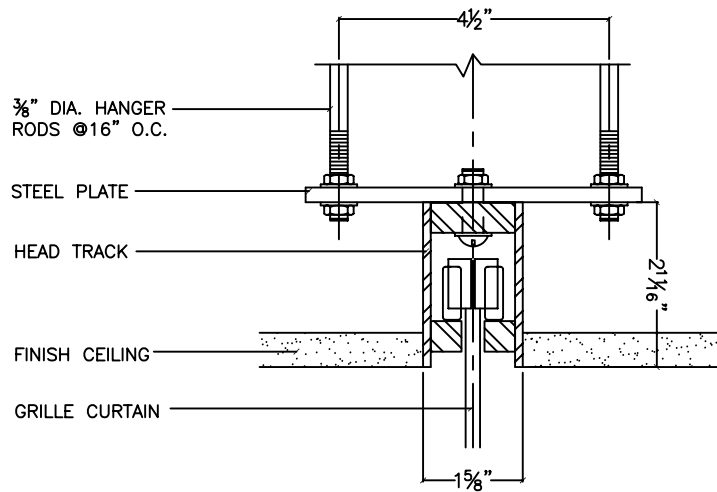

14-30211

SIDE COILING SELF-OPENING GRILLE W/PASS DOOR MODEL G4500

14-30711

SIDE COILING SELF-OPENING GRILLE MODELS G4000/G4500

14-41120

14-41120

HEAD TRACK

FLOOR TRACK (OPTIONAL)

SIDE COILING SELF-OPENING GRILLE W/PASS DOOR MODEL G4500

14-42211

**LEADING EDGE/RECEIVING EDGE DETAIL
SINGLE PARTING**

SIDE COILING SELF-OPENING GRILLE MODELS G4000/G4500

14-43100

SIDE COILING SELF-OPENING GRILLE MODEL G4500