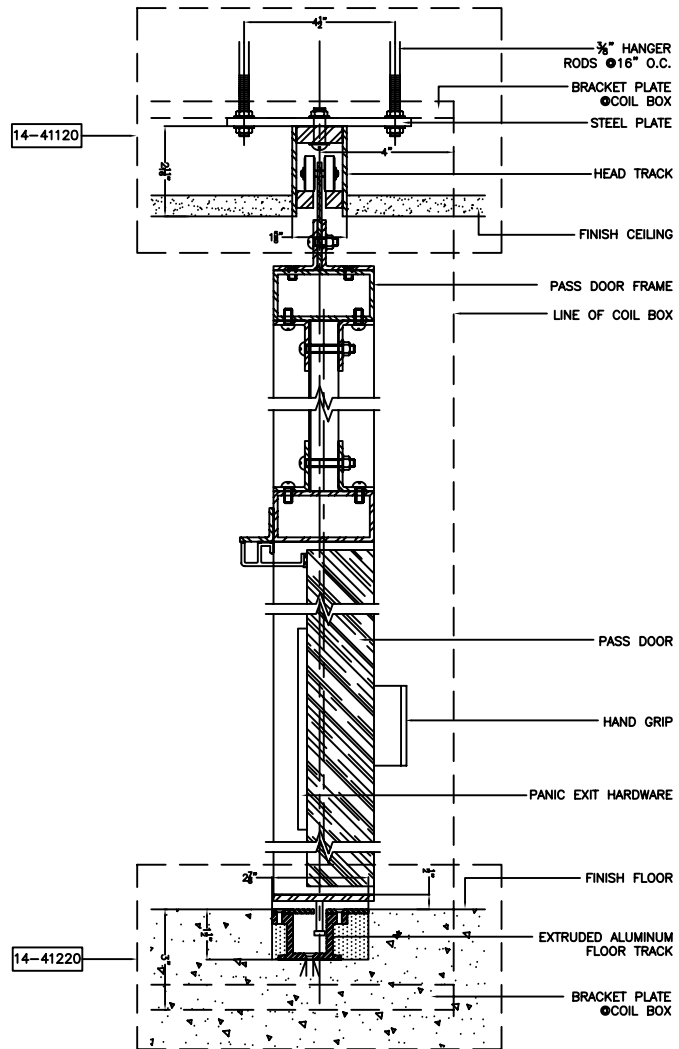

SIDE COILING SELF-OPENING GRILLE W/PASS DOOR MODEL G4500

14-10211

SIDE COILING SELF-OPENING GRILLES MODEL G4500

14-20211

SECTION WITH FLOOR TRACK

14-20212

SECTION WITHOUT FLOOR TRACK

SIDE COILING SELF-OPENING GRILLE W/PASS DOOR MODEL G4500

14-30211

SIDE COILING SELF-OPENING GRILLE W/PASS DOOR MODEL G4500

14-30711

SIDE COILING SELF-OPENING GRILLE MODELS G4000/G4500

14-41120

HEAD TRACK

14-41120

FLOOR TRACK (OPTIONAL)

SIDE COILING SELF-OPENING GRILLE W/PASS DOOR MODEL G4500

14-42211

LEADING EDGE/RECEIVING EDGE DETAIL
SINGLE PARTING

SIDE COILING SELF-OPENING GRILLE MODELS G4000/G4500

14-43100

SIDE COILING SELF-OPENING GRILLE MODEL G4500