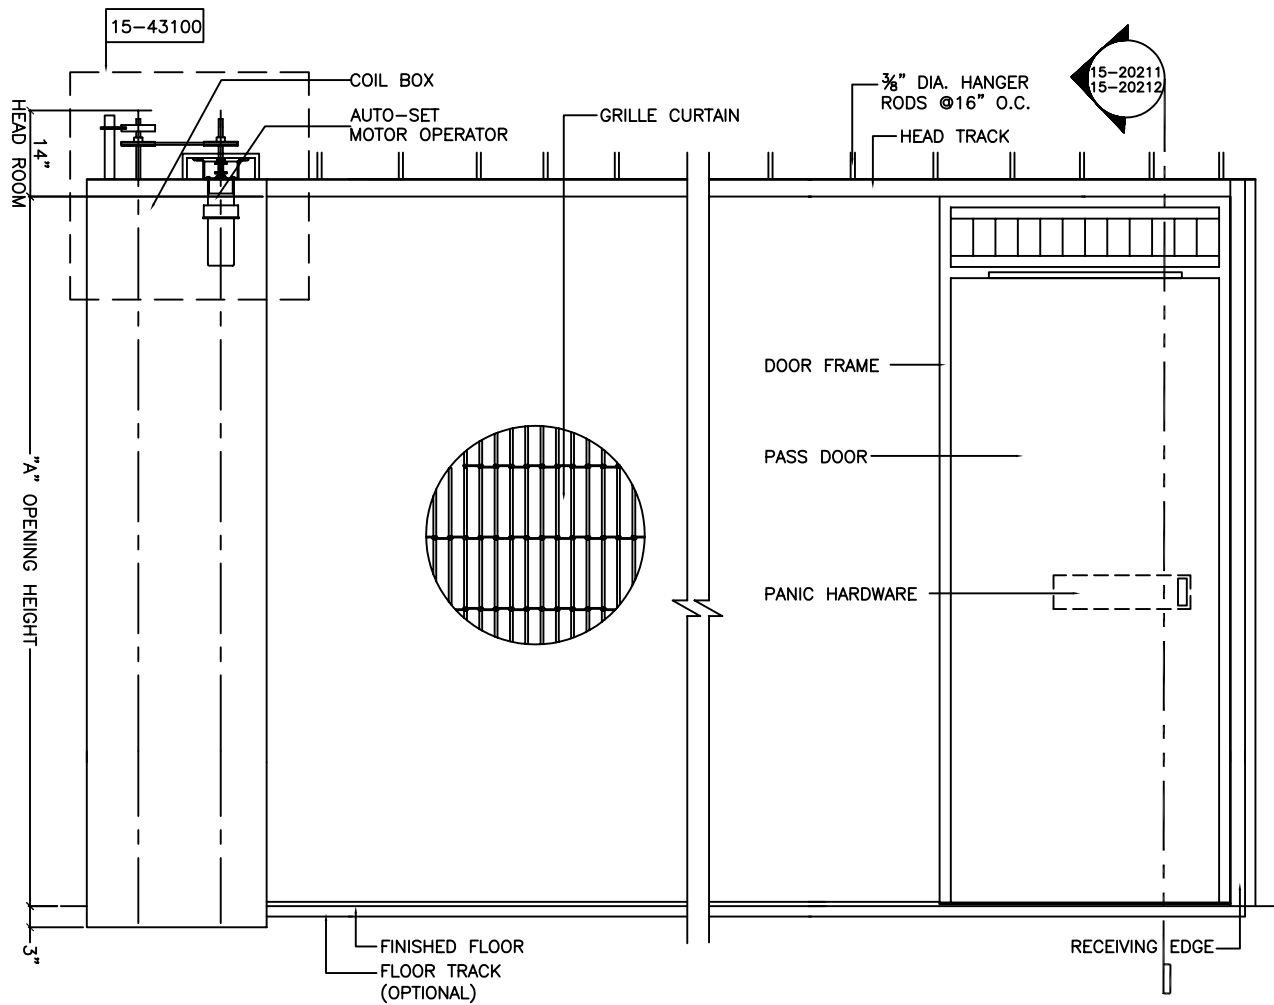

SIDE COILING SELF-OPENING GRILLE W/PASS DOOR MODEL G4500

14-10211

SIDE COILING SELF-OPENING GRILLES MODEL G4500

14-20211

SECTION WITH FLOOR TRACK

14-20212

SECTION WITHOUT FLOOR TRACK

SIDE COILING SELF-OPENING GRILLE W/PASS DOOR MODEL G4500

14-30211

SIDE COILING SELF-OPENING GRILLE W/PASS DOOR MODEL G4500

14-30711

SIDE COILING SELF-OPENING GRILLE MODELS G4000/G4500

14-41120

HEAD TRACK

14-41120

FLOOR TRACK (OPTIONAL)

SIDE COILING SELF-OPENING GRILLE W/PASS DOOR MODEL G4500

14-42211

LEADING EDGE/RECEIVING EDGE DETAIL
SINGLE PARTING

SIDE COILING SELF-OPENING GRILLE MODELS G4000/G4500

14-43100

SIDE COILING SELF-OPENING GRILLE MODEL G4500