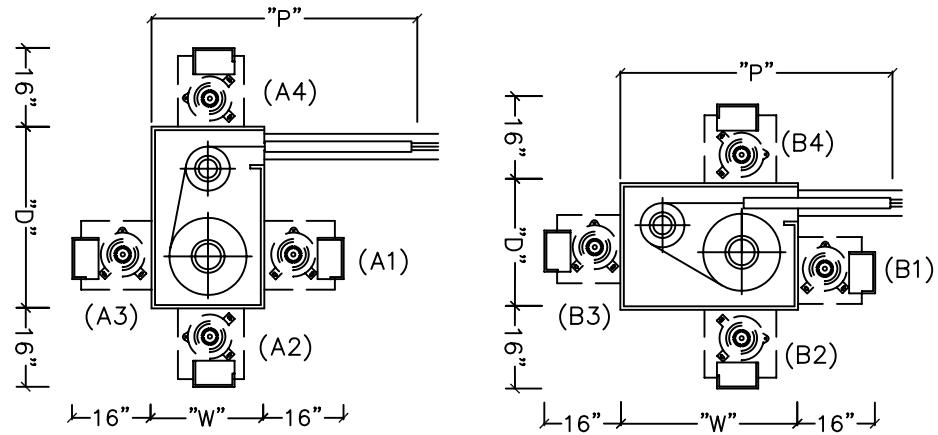

14-46111

14-46112

COIL BOX PIT TYPE "A" - WITHOUT FLOOR TRACK

COIL BOX PIT TYPE "B" - WITHOUT FLOOR TRACK

SIDE COILING SELF-OPENING GRILLE W/PASS DOOR MODEL G4500

14-50001

GRILLE LENGTH		TYPE (A)			TYPE (B)		
FROM	TO	W	D	P	W	D	P
--	12'-0"	18"	34"	60"	30"	27"	60"
14'-1"	26'-0"	25"	48"	67"	46"	35"	69"
28'-1"	42'-0"	30"	58"	72"	56"	40"	71"