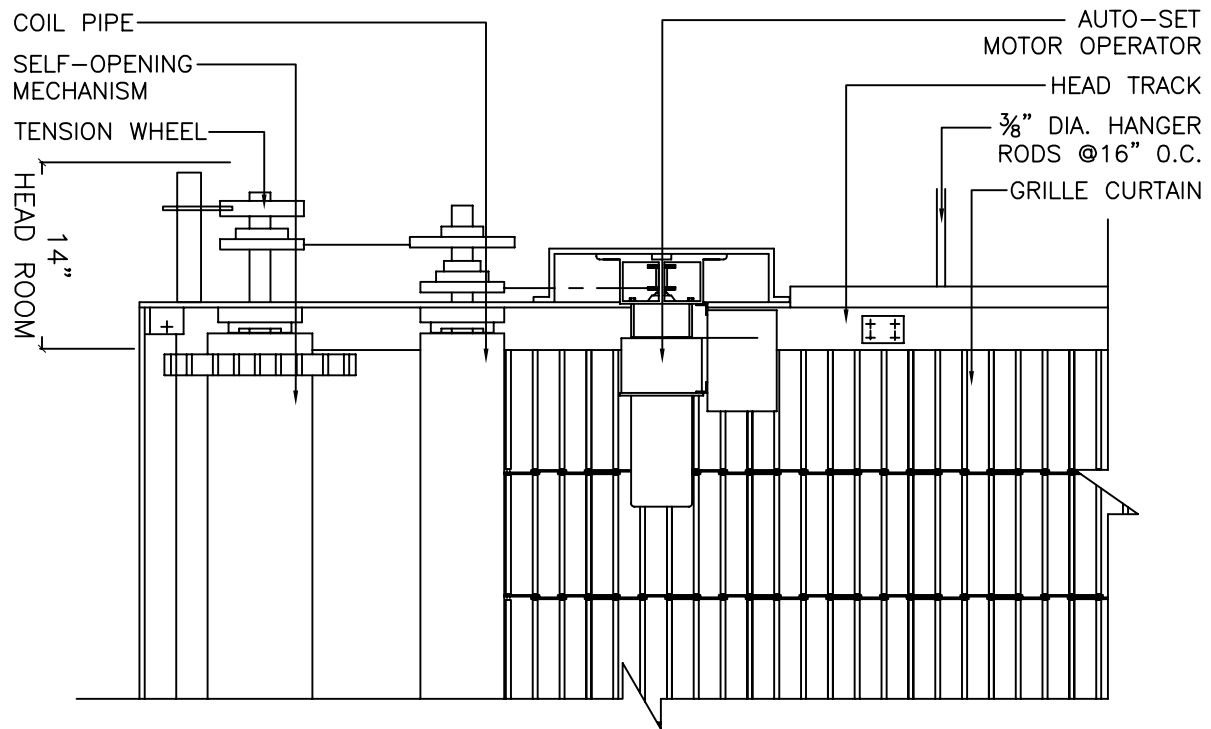

SIDE COILING SELF-OPENING GRILLE W/PASS DOOR MODEL G4500

14-42211

LEADING EDGE/RECEIVING EDGE DETAIL
SINGLE PARTING

SIDE COILING SELF-OPENING GRILLE MODELS G4000/G4500

14-43100

SIDE COILING SELF-OPENING GRILLE MODEL G4500

NOTE:
FOR ADDITIONAL MOTOR LOCATION
OPTIONS REFER TO COIL BOX
SELECTION CHART

14-45211

NOTE:
FOR ADDITIONAL MOTOR LOCATION
OPTIONS REFER TO COIL BOX
SELECTION CHART

14-45212

COIL BOX TYPE "A"

COIL BOX TYPE "B"