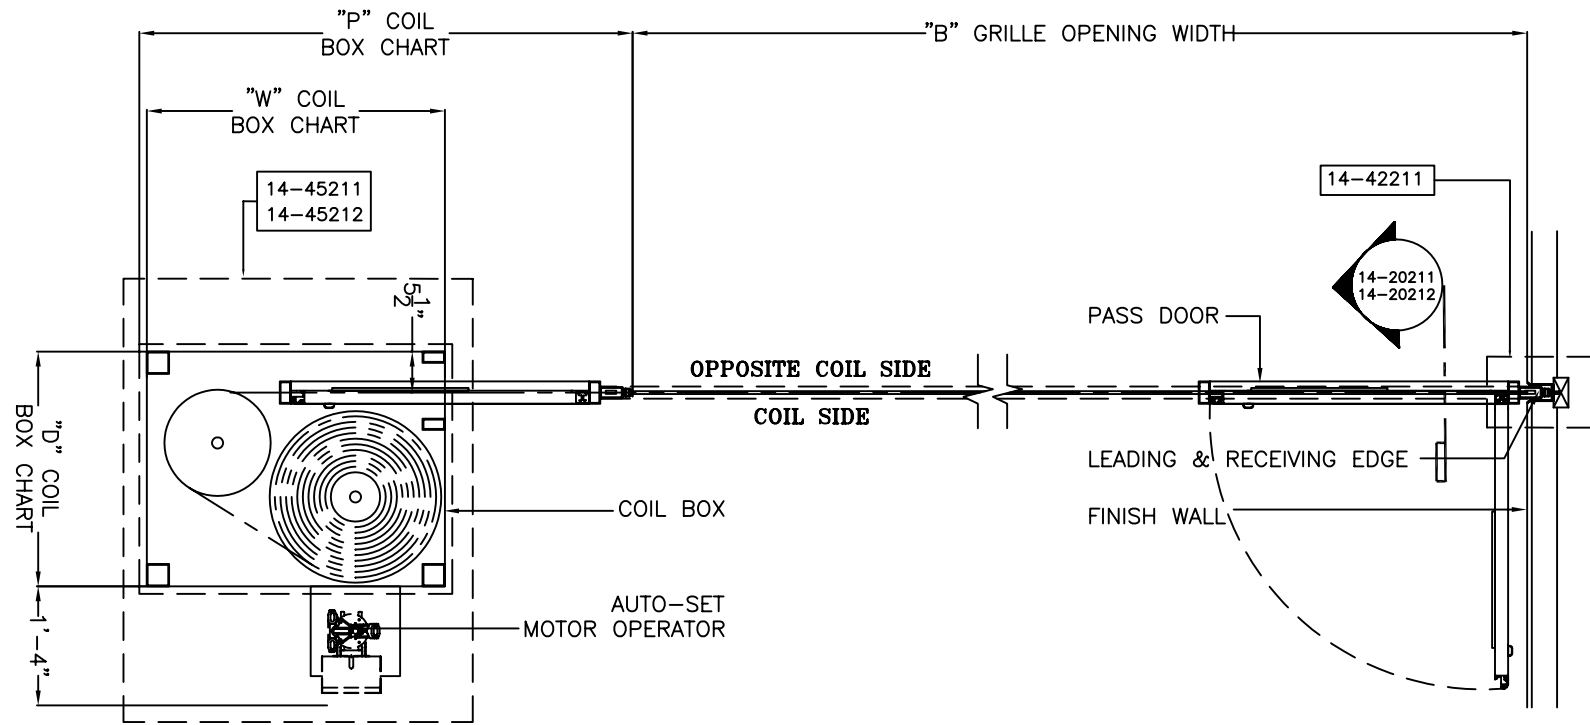

SIDE COILING SELF-OPENING GRILLE W/PASS DOOR MODEL G4500

14-10211

SIDE COILING SELF-OPENING GRILLES MODEL G4500

14-20211

SECTION WITH FLOOR TRACK

14-20212

SECTION WITHOUT FLOOR TRACK

SIDE COILING SELF-OPENING GRILLE W/PASS DOOR MODEL G4500

14-30211

SIDE COILING SELF-OPENING GRILLE W/PASS DOOR MODEL G4500

14-30711

SIDE COILING SELF-OPENING GRILLE MODELS G4000/G4500

14-41120

HEAD TRACK

14-41120

FLOOR TRACK (OPTIONAL)

SIDE COILING SELF-OPENING GRILLE W/PASS DOOR MODEL G4500

14-42211

LEADING EDGE/RECEIVING EDGE DETAIL
SINGLE PARTING

SIDE COILING SELF-OPENING GRILLE MODELS G4000/G4500

14-43100

SIDE COILING SELF-OPENING GRILLE MODEL G4500