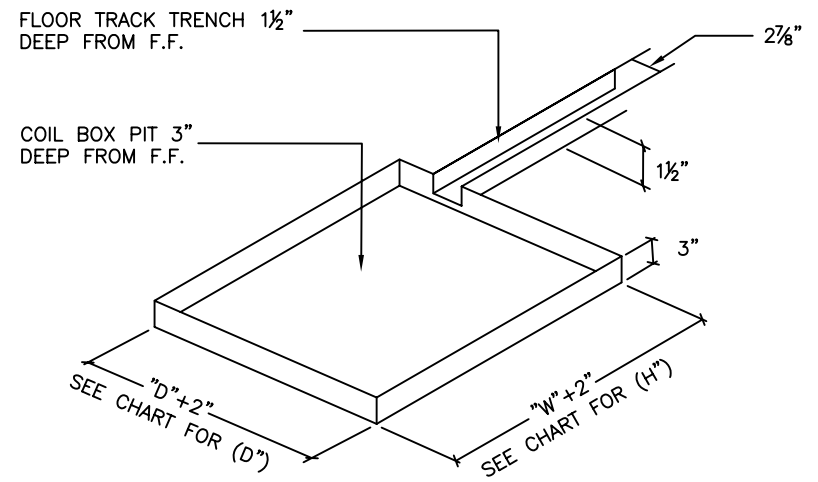

NOTE:
FOR ADDITIONAL MOTOR LOCATION
OPTIONS REFER TO COIL BOX
SELECTION CHART

14-45211

NOTE:
FOR ADDITIONAL MOTOR LOCATION
OPTIONS REFER TO COIL BOX
SELECTION CHART

14-45212

COIL BOX TYPE "A"

COIL BOX TYPE "B"

GRILLE PATTERN "ST1"

GRILLE PATTERN "SL9H"

SIDE COILING SELF-OPENING GRILLE MODELS G4000/G4500

15-46101

COIL BOX PIT TYPE "A" - WITH FLOOR TRACK

14-46102

COIL BOX PIT TYPE "B" - WITH FLOOR TRACK

SIDE COILING SELF-OPENING GRILLE MODELS G4000/G4500

14-46111

14-46112

COIL BOX PIT TYPE "A" - WITHOUT FLOOR TRACK

COIL BOX PIT TYPE "B" - WITHOUT FLOOR TRACK

SIDE COILING SELF-OPENING GRILLE W/PASS DOOR MODEL G4500

14-50001

GRILLE LENGTH		TYPE (A)			TYPE (B)		
FROM	TO	W	D	P	W	D	P
--	12'-0"	18"	34"	60"	30"	27"	60"
14'-1"	26'-0"	25"	48"	67"	46"	35"	69"
28'-1"	42'-0"	30"	58"	72"	56"	40"	71"