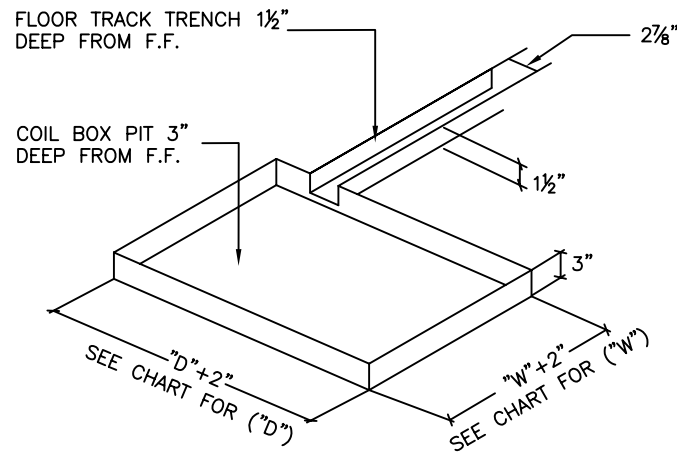

NOTE:
FOR ADDITIONAL MOTOR LOCATION
OPTIONS REFER TO COIL BOX
SELECTION CHART

14-45211

NOTE:
FOR ADDITIONAL MOTOR LOCATION
OPTIONS REFER TO COIL BOX
SELECTION CHART

14-45212

COIL BOX TYPE "A"

COIL BOX TYPE "B"

GRILLE PATTERN "ST1"

GRILLE PATTERN "SL9H"

SIDE COILING SELF-OPENING GRILLE MODELS G4000/G4500

15-46101

COIL BOX PIT TYPE "A" - WITH FLOOR TRACK

14-46102

COIL BOX PIT TYPE "B" - WITH FLOOR TRACK

SIDE COILING SELF-OPENING GRILLE MODELS G4000/G4500

14-46111

14-46112

COIL BOX PIT TYPE "A" - WITHOUT FLOOR TRACK

COIL BOX PIT TYPE "B" - WITHOUT FLOOR TRACK

SIDE COILING SELF-OPENING GRILLE W/PASS DOOR MODEL G4500

14-50001

GRILLE LENGTH		TYPE (A)			TYPE (B)		
FROM	TO	W	D	P	W	D	P
--	12'-0"	18"	34"	60"	30"	27"	60"
14'-1"	26'-0"	25"	48"	67"	46"	35"	69"
28'-1"	42'-0"	30"	58"	72"	56"	40"	71"