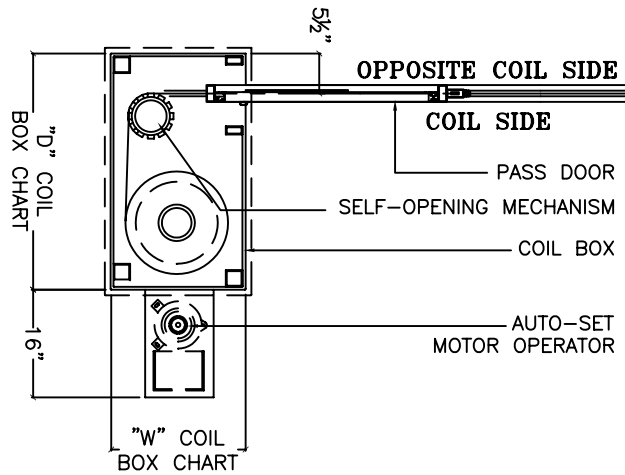

SIDE COILING SELF-OPENING GRILLE W/PASS DOOR MODEL G4500

14-42211

LEADING EDGE/RECEIVING EDGE DETAIL
SINGLE PARTING

SIDE COILING SELF-OPENING GRILLE MODELS G4000/G4500

14-43100

SIDE COILING SELF-OPENING GRILLE MODEL G4500

NOTE:
FOR ADDITIONAL MOTOR LOCATION
OPTIONS REFER TO COIL BOX
SELECTION CHART

14-45211

NOTE:
FOR ADDITIONAL MOTOR LOCATION
OPTIONS REFER TO COIL BOX
SELECTION CHART

14-45212

COIL BOX TYPE "A"

COIL BOX TYPE "B"