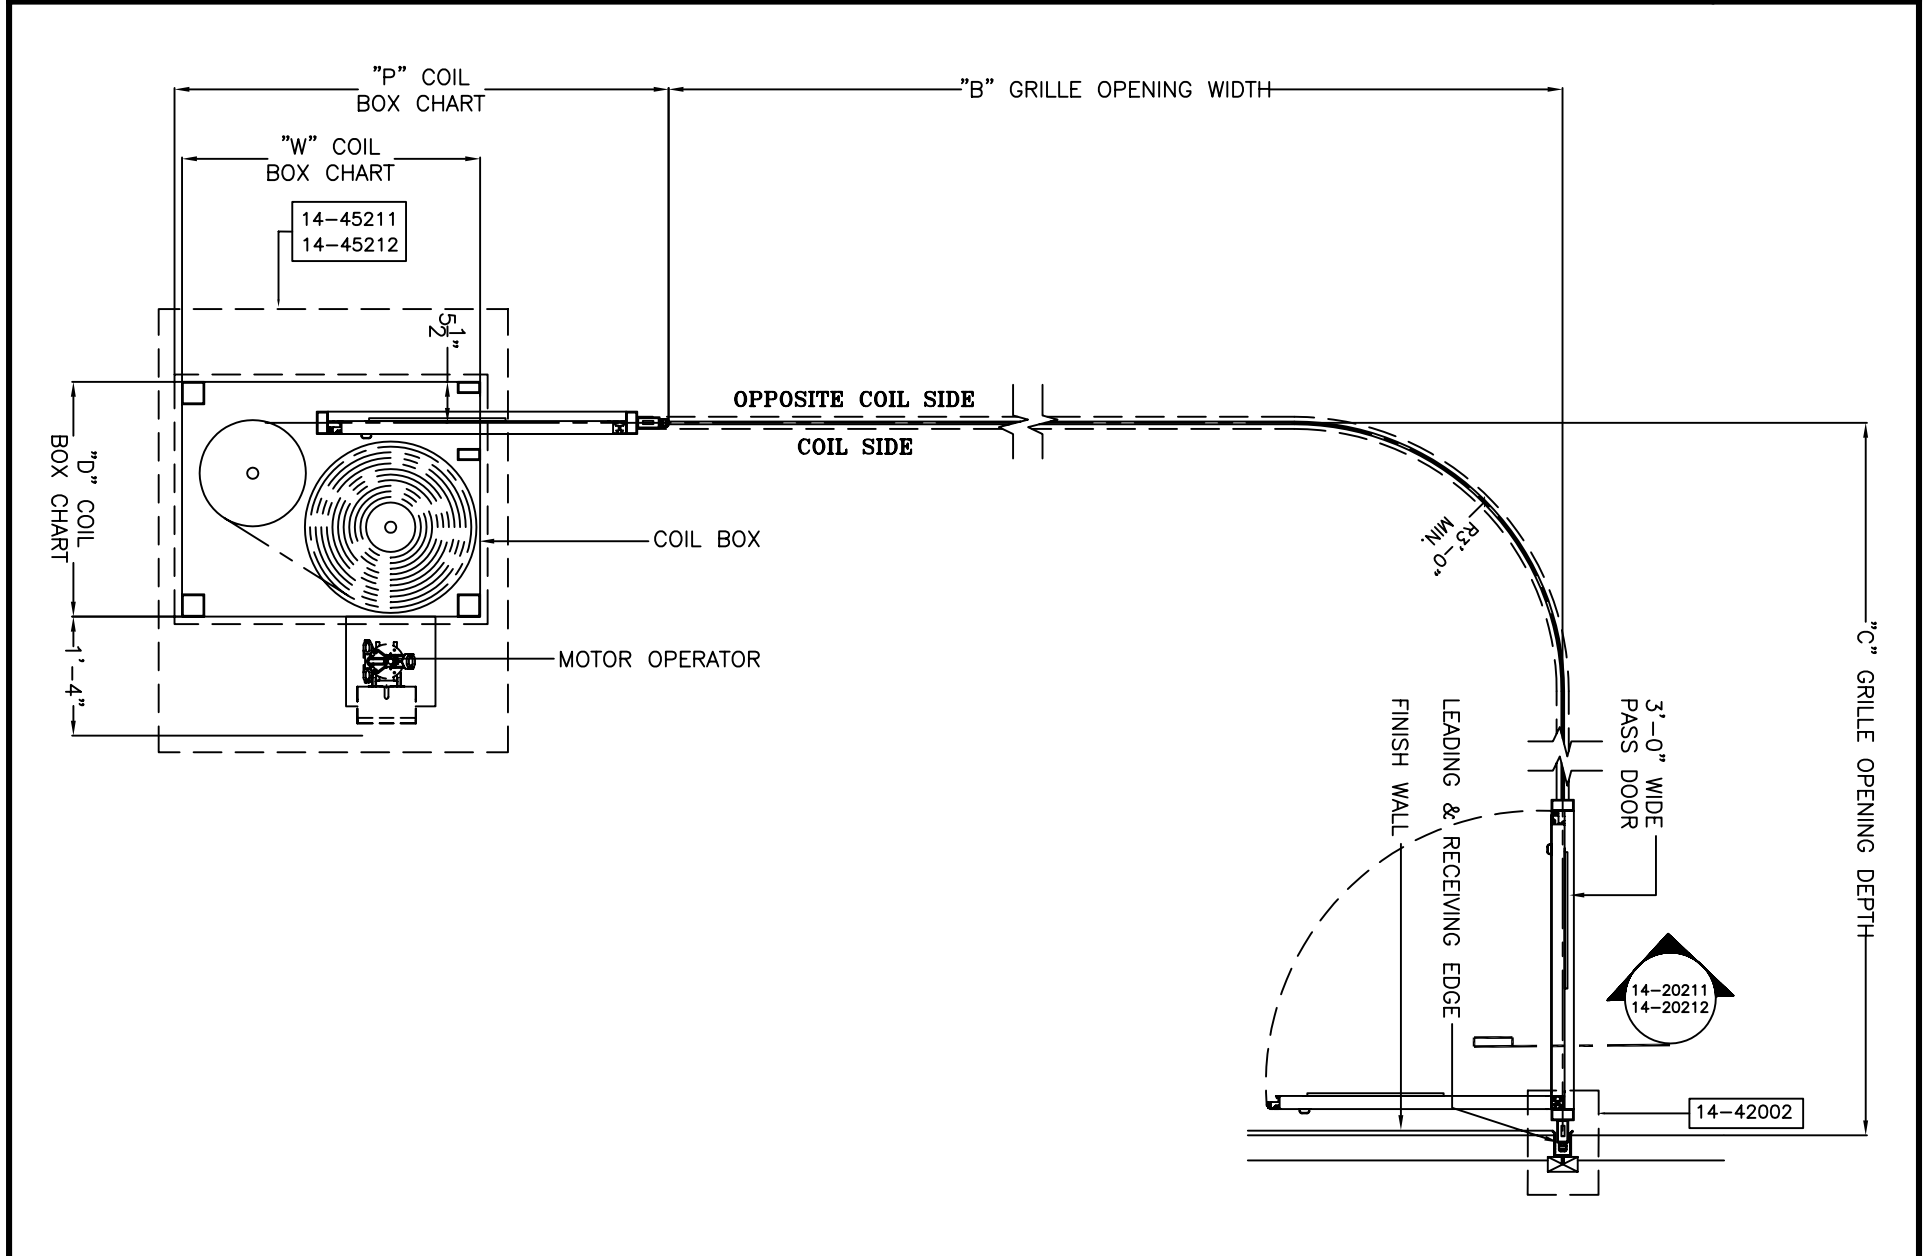

SIDE COILING SELF-OPENING GRILLE W/PASS DOOR MODEL G4500

14-10211

SIDE COILING SELF-OPENING GRILLES MODEL G4500

14-20211

SECTION WITH FLOOR TRACK

14-20212

SECTION WITHOUT FLOOR TRACK

SIDE COILING SELF-OPENING GRILLE W/PASS DOOR MODEL G4500

14-30211

SIDE COILING SELF-OPENING GRILLE W/PASS DOOR MODEL G4500

14-30711

SIDE COILING SELF-OPENING GRILLE MODELS G4000/G4500

14-41120

HEAD TRACK

14-41120

FLOOR TRACK (OPTIONAL)

SIDE COILING SELF-OPENING GRILLE W/PASS DOOR MODEL G4500

14-42211

LEADING EDGE/RECEIVING EDGE DETAIL
SINGLE PARTING

SIDE COILING SELF-OPENING GRILLE MODELS G4000/G4500

14-43100

SIDE COILING SELF-OPENING GRILLE MODEL G4500