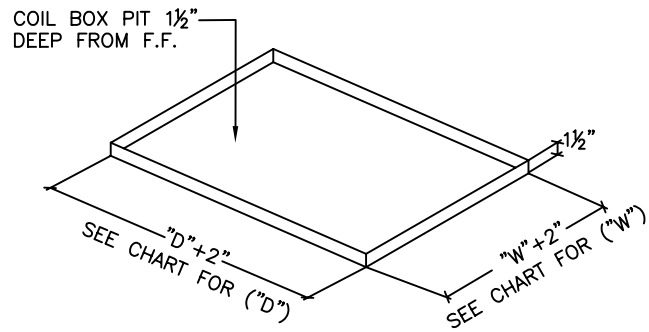

NOTE:
FOR ADDITIONAL MOTOR LOCATION
OPTIONS REFER TO COIL BOX
SELECTION CHART

14-45211

NOTE:
FOR ADDITIONAL MOTOR LOCATION
OPTIONS REFER TO COIL BOX
SELECTION CHART

14-45212

COIL BOX TYPE "A"

COIL BOX TYPE "B"

GRILLE PATTERN "ST1"

GRILLE PATTERN "SL9H"

SIDE COILING SELF-OPENING GRILLE MODELS G4000/G4500

15-46101

COIL BOX PIT TYPE "A" - WITH FLOOR TRACK

14-46102

COIL BOX PIT TYPE "B" - WITH FLOOR TRACK

SIDE COILING SELF-OPENING GRILLE MODELS G4000/G4500

14-46111

14-46112

COIL BOX PIT TYPE "A" - WITHOUT FLOOR TRACK

COIL BOX PIT TYPE "B" - WITHOUT FLOOR TRACK

SIDE COILING SELF-OPENING GRILLE W/PASS DOOR MODEL G4500

14-50001

GRILLE LENGTH		TYPE (A)			TYPE (B)		
FROM	TO	W	D	P	W	D	P
--	12'-0"	18"	34"	60"	30"	27"	60"
14'-1"	26'-0"	25"	48"	67"	46"	35"	69"
28'-1"	42'-0"	30"	58"	72"	56"	40"	71"