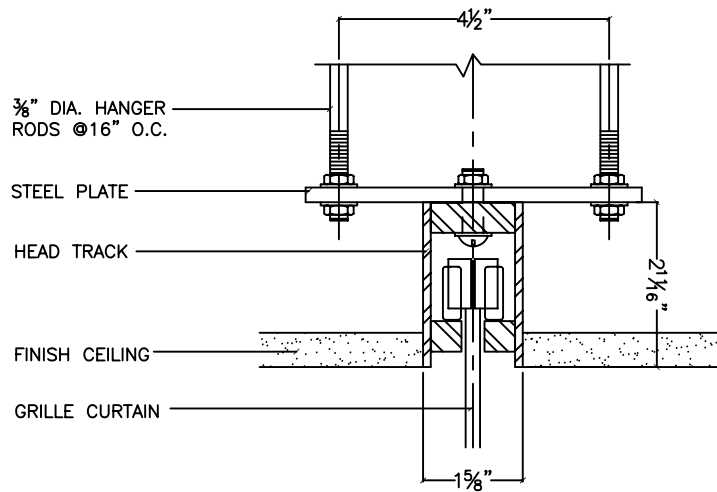

14-30211

SIDE COILING SELF-OPENING GRILLE W/PASS DOOR MODEL G4500

14-30711

SIDE COILING SELF-OPENING GRILLE MODELS G4000/G4500

14-41120

HEAD TRACK

14-41120

FLOOR TRACK (OPTIONAL)

SIDE COILING SELF-OPENING GRILLE W/PASS DOOR MODEL G4500

14-42211

LEADING EDGE/RECEIVING EDGE DETAIL
SINGLE PARTING

SIDE COILING SELF-OPENING GRILLE MODELS G4000/G4500

14-43100

SIDE COILING SELF-OPENING GRILLE MODEL G4500