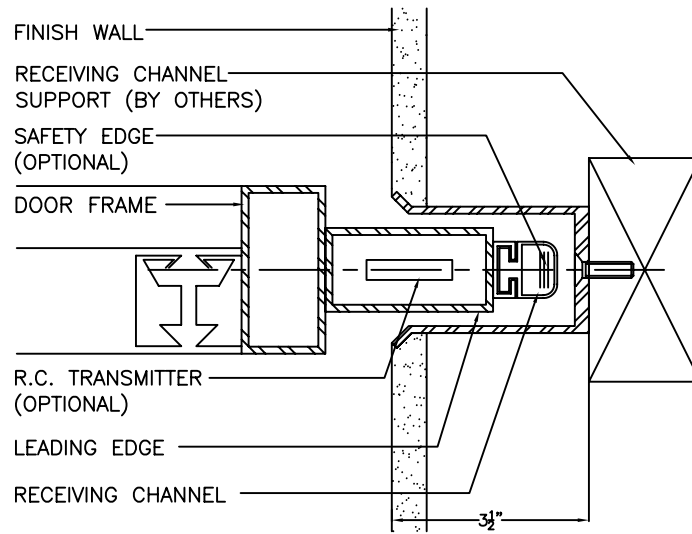

14-30211

SIDE COILING SELF-OPENING GRILLE W/PASS DOOR MODEL G4500

14-30711

SIDE COILING SELF-OPENING GRILLE MODELS G4000/G4500

14-41120

HEAD TRACK

14-41120

FLOOR TRACK (OPTIONAL)

SIDE COILING SELF-OPENING GRILLE W/PASS DOOR MODEL G4500

14-42211

LEADING EDGE/RECEIVING EDGE DETAIL
SINGLE PARTING

SIDE COILING SELF-OPENING GRILLE MODELS G4000/G4500

14-43100

SIDE COILING SELF-OPENING GRILLE MODEL G4500