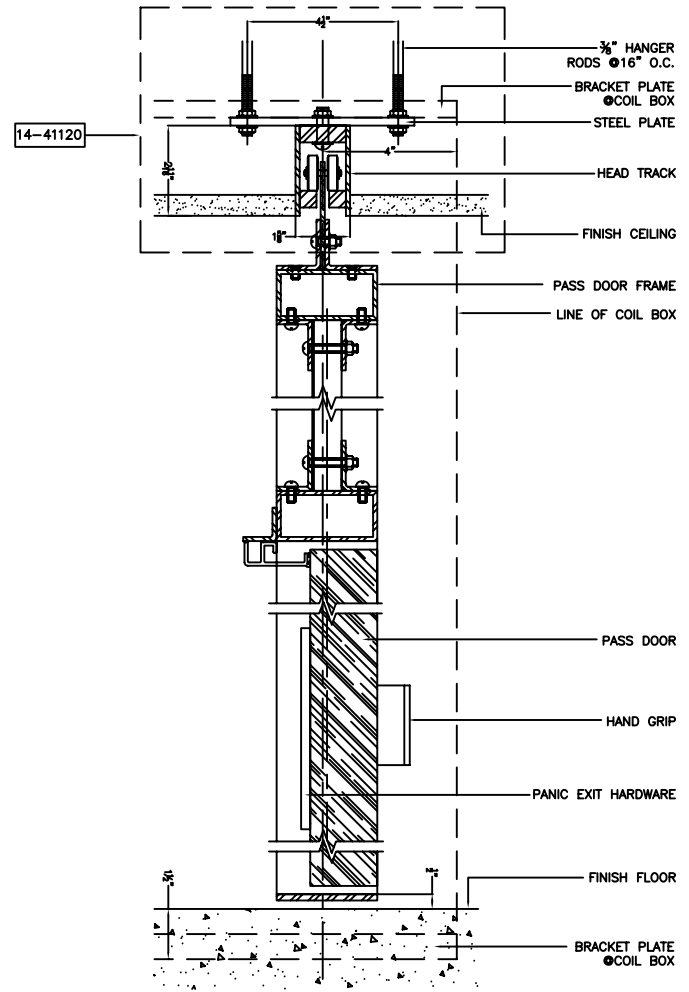

SIDE COILING SELF-OPENING GRILLE W/PASS DOOR MODEL G4500

14-10211

SIDE COILING SELF-OPENING GRILLES MODEL G4500

14-20211

SECTION WITH FLOOR TRACK

14-20212

SECTION WITHOUT FLOOR TRACK

SIDE COILING SELF-OPENING GRILLE W/PASS DOOR MODEL G4500

14-30211

SIDE COILING SELF-OPENING GRILLE W/PASS DOOR MODEL G4500

14-30711

SIDE COILING SELF-OPENING GRILLE MODELS G4000/G4500

14-41120

HEAD TRACK

14-41120

FLOOR TRACK (OPTIONAL)

SIDE COILING SELF-OPENING GRILLE W/PASS DOOR MODEL G4500

14-42211

LEADING EDGE/RECEIVING EDGE DETAIL
SINGLE PARTING

SIDE COILING SELF-OPENING GRILLE MODELS G4000/G4500

14-43100

SIDE COILING SELF-OPENING GRILLE MODEL G4500