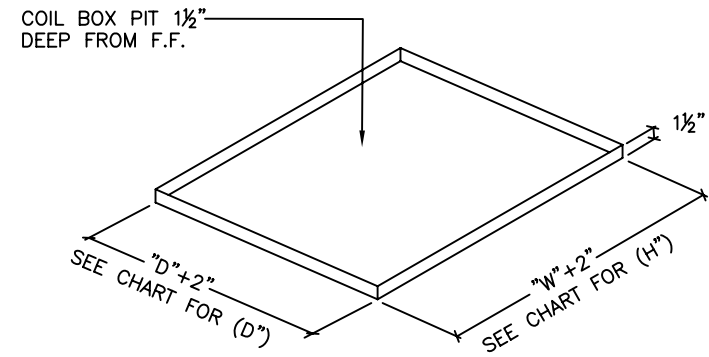

NOTE:
FOR ADDITIONAL MOTOR LOCATION
OPTIONS REFER TO COIL BOX
SELECTION CHART

14-45211

NOTE:
FOR ADDITIONAL MOTOR LOCATION
OPTIONS REFER TO COIL BOX
SELECTION CHART

14-45212

COIL BOX TYPE "A"

COIL BOX TYPE "B"

GRILLE PATTERN "ST1"

GRILLE PATTERN "SL9H"

SIDE COILING SELF-OPENING GRILLE MODELS G4000/G4500

15-46101

COIL BOX PIT TYPE "A" - WITH FLOOR TRACK

14-46102

COIL BOX PIT TYPE "B" - WITH FLOOR TRACK

SIDE COILING SELF-OPENING GRILLE MODELS G4000/G4500

14-46111

14-46112

COIL BOX PIT TYPE "A" - WITHOUT FLOOR TRACK

COIL BOX PIT TYPE "B" - WITHOUT FLOOR TRACK

SIDE COILING SELF-OPENING GRILLE W/PASS DOOR MODEL G4500

14-50001

GRILLE LENGTH		TYPE (A)			TYPE (B)		
FROM	TO	W	D	P	W	D	P
--	12'-0"	18"	34"	60"	30"	27"	60"
14'-1"	26'-0"	25"	48"	67"	46"	35"	69"
28'-1"	42'-0"	30"	58"	72"	56"	40"	71"