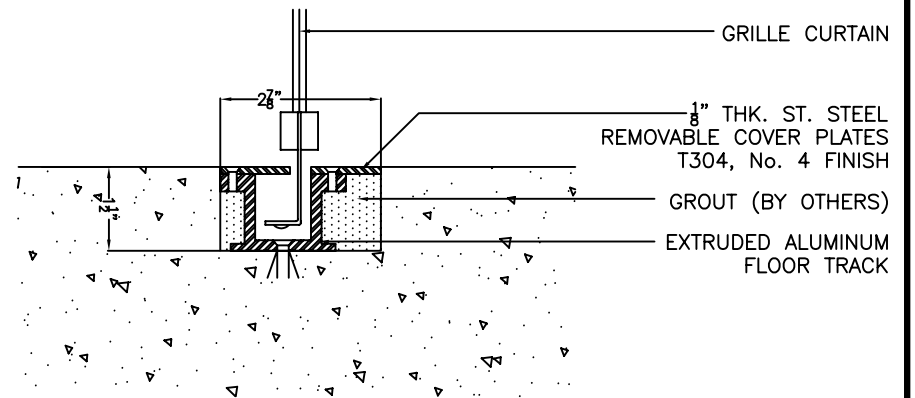

14-30211

SIDE COILING SELF-OPENING GRILLE W/PASS DOOR MODEL G4500

14-30711

SIDE COILING SELF-OPENING GRILLE MODELS G4000/G4500

14-41120

HEAD TRACK

14-41120

FLOOR TRACK (OPTIONAL)

SIDE COILING SELF-OPENING GRILLE W/PASS DOOR MODEL G4500

14-42211

LEADING EDGE/RECEIVING EDGE DETAIL
SINGLE PARTING

SIDE COILING SELF-OPENING GRILLE MODELS G4000/G4500

14-43100

SIDE COILING SELF-OPENING GRILLE MODEL G4500