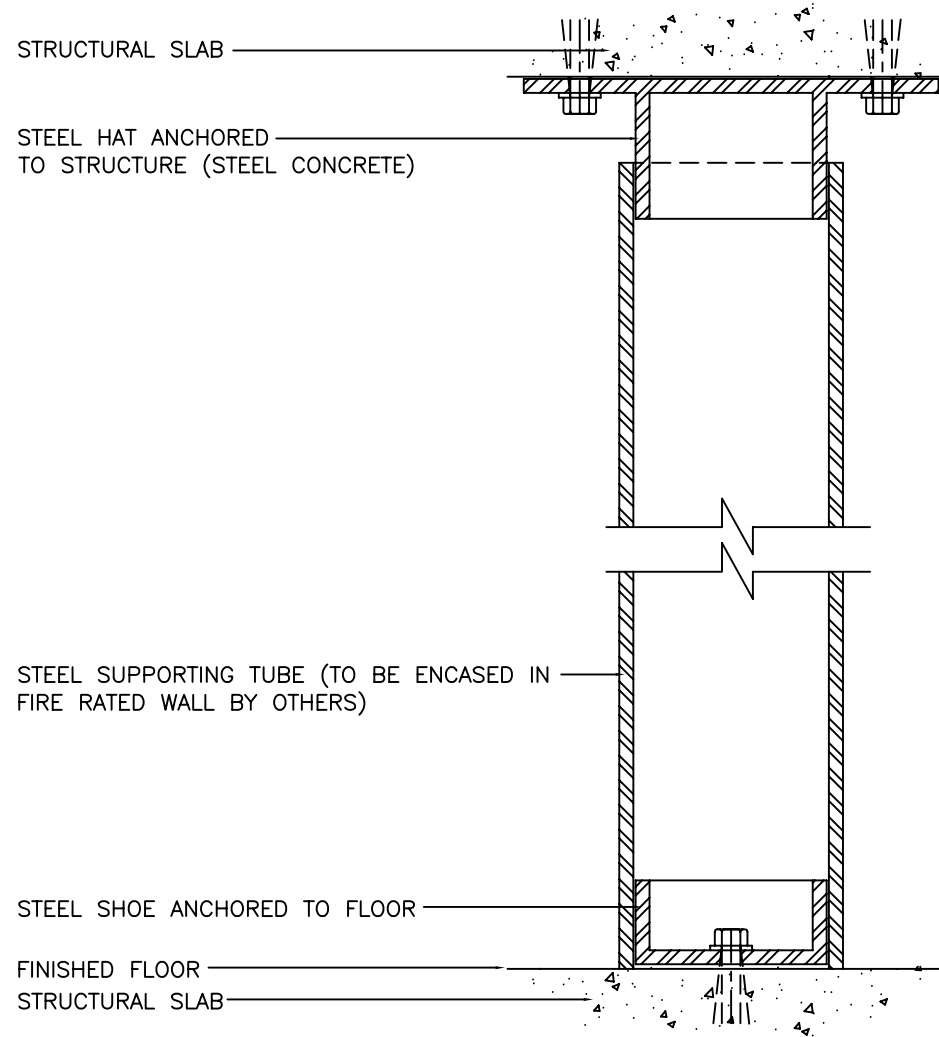

COUNTER FIRE SHUTTER MODEL CFS

12-43003

NOTE:
SUPPORT TUBES ARE
REQUIRED TO BE
ENCASED IN FIRE
RATED CONSTRUCTION

NOTE: FOR SHUTTERS GREATER
THAN 18 FEET IN WIDTH
PLEASE CONSULT FACTORY

DOOR OPENING WIDTH	"A"	"F"
UP TO 12'-0"	2 3/8"	3"
12'-0" TO 18'-0"	3 3/8"	4"

SUPPORTING TUBE DETAIL

BETWEEN JAMB

FACE MOUNTED

HOOD MEASURED "H" X "D"
SEE HOOD SELECTION CHART

BETWEEN JAMB

FACE MOUNTED

HOOD MEASURED "H" X "D"
SEE HOOD SELECTION CHART

BETWEEN JAMB