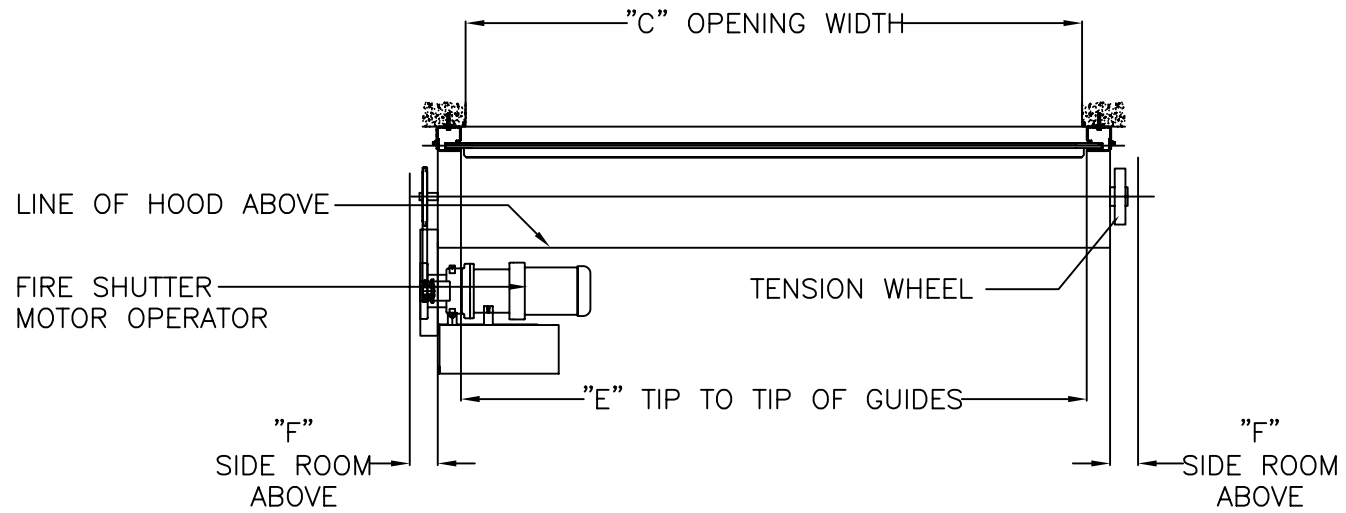

COUNTER FIRE SHUTTER MODEL CFS-M

12-30001

COUNTER FIRE SHUTTER MODEL CFS

12-43001

NOTE: FOR SHUTTERS GREATER THAN 18 FEET IN WIDTH PLEASE CONSULT FACTORY

DOOR OPENING WIDTH	"A"	"F"
UP TO 12'-0"	2 3/8"	3"
12'-0" TO 18'-0"	3 1/8"	4"