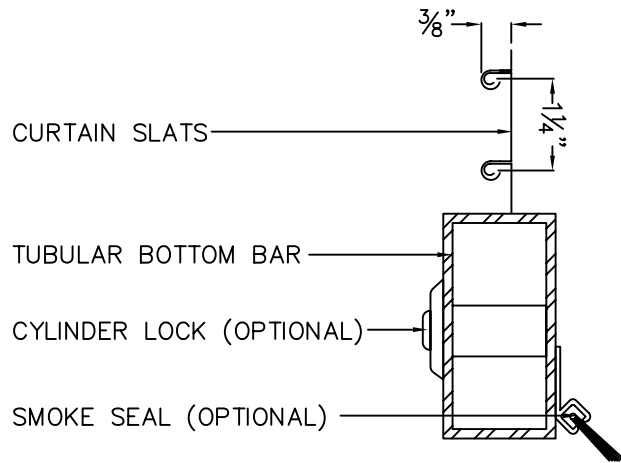

COUNTER FIRE SHUTTER MODEL CFS-M

12-30001

COUNTER FIRE SHUTTER MODEL CFS

12-43001

NOTE: FOR SHUTTERS GREATER THAN 18 FEET IN WIDTH PLEASE CONSULT FACTORY

DOOR OPENING WIDTH	"A"	"F"
UP TO 12'-0"	2 3/8"	3"
12'-0" TO 18'-0"	3 1/8"	4"

COUNTER FIRE SHUTTER MODEL CFS

12-43002

NOTE:
SUPPORT TUBES ARE
REQUIRED TO BE
ENCASED IN FIRE
RATED CONSTRUCTION

NOTE: FOR SHUTTERS GREATER
THAN 18 FEET IN WIDTH
PLEASE CONSULT FACTORY

DOOR OPENING WIDTH	"A"	"F"
UP TO 12'-0"	2 $\frac{5}{8}$ "	3"
12'-0" TO 18'-0"	3 $\frac{1}{8}$ "	4"