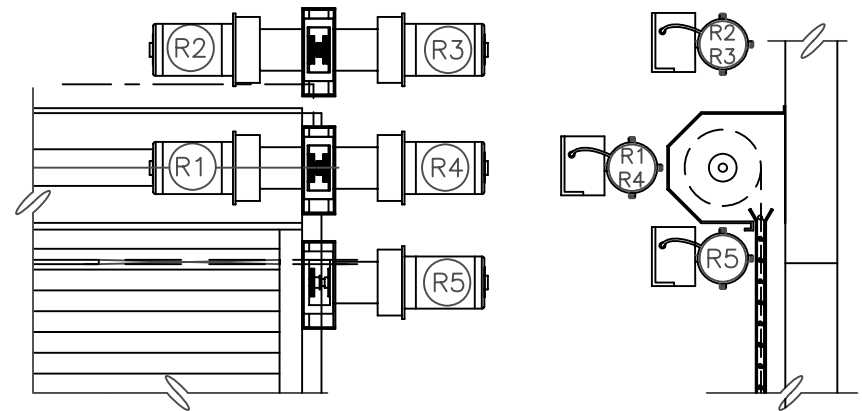

OPTIONAL MOTOR LOCATIONS
RIGHT HAND