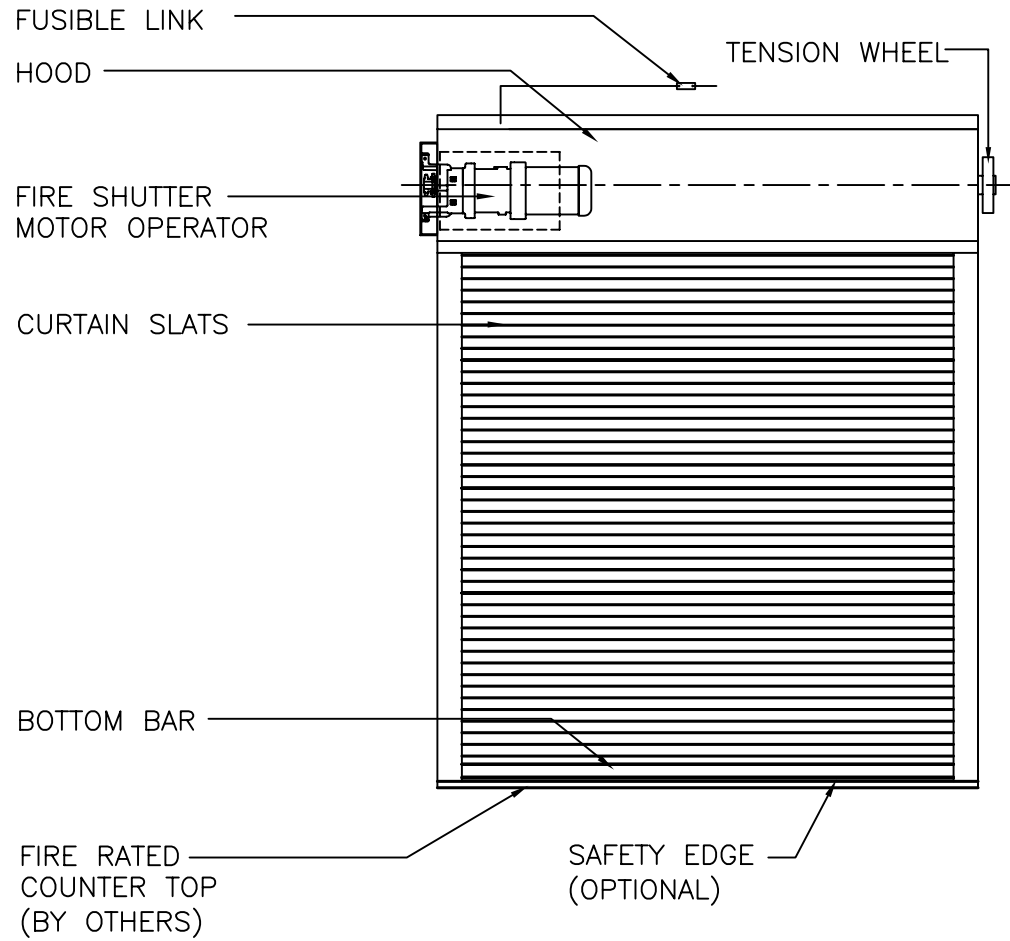

COUNTER FIRE SHUTTER MODEL CFS-M

12-10001