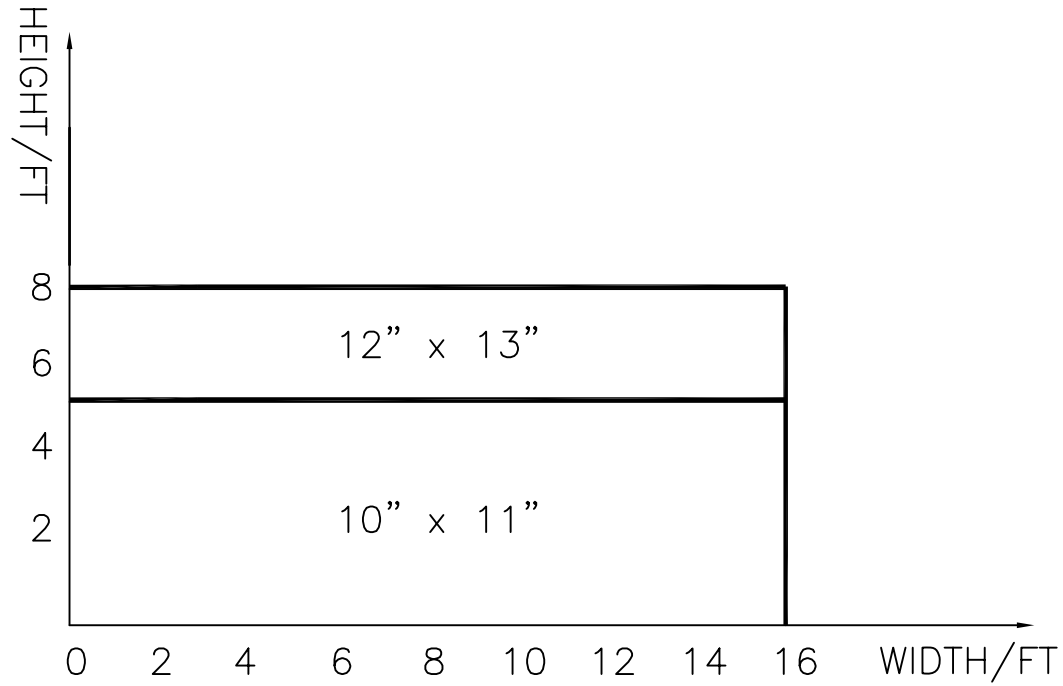

COUNTER FIRE SHUTTER MODEL CFS

12-50000

NOTE: FOR SHUTTERS GREATER THAN 16 FEET IN WIDTH
OR GREATER THAN 8 FEET IN HEIGHT
PLEASE CONSULT FACTORY