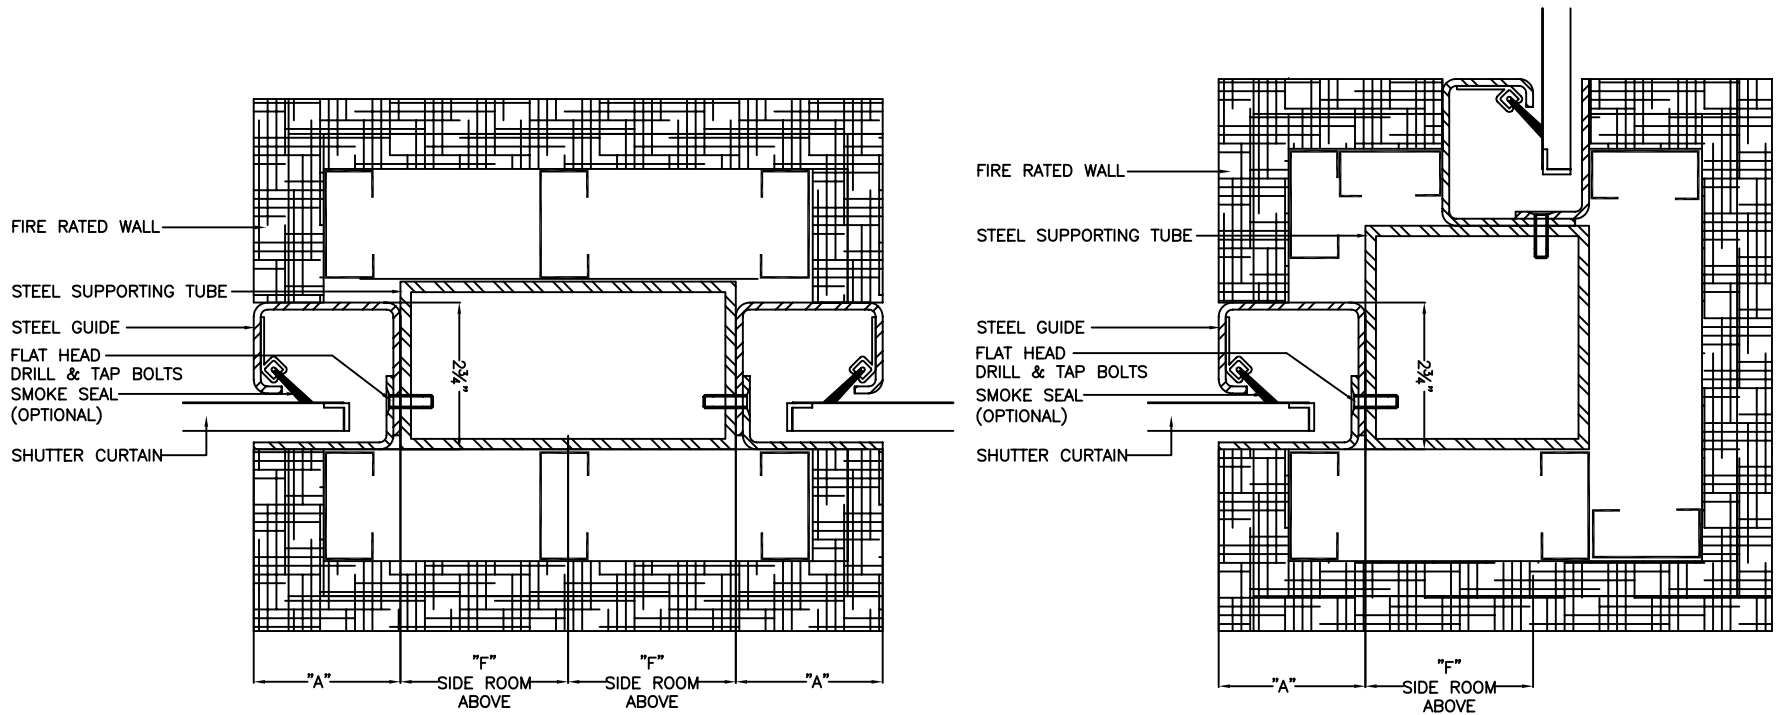

COUNTER FIRE SHUTTER MODEL CFS

12-43003

NOTE:
SUPPORT TUBES ARE
REQUIRED TO BE
ENCASED IN FIRE
RATED CONSTRUCTION

NOTE: FOR SHUTTERS GREATER
THAN 18 FEET IN WIDTH
PLEASE CONSULT FACTORY

DOOR OPENING WIDTH	"A"	"F"
UP TO 12'-0"	2 3/8"	3"
12'-0" TO 18'-0"	3 3/8"	4"