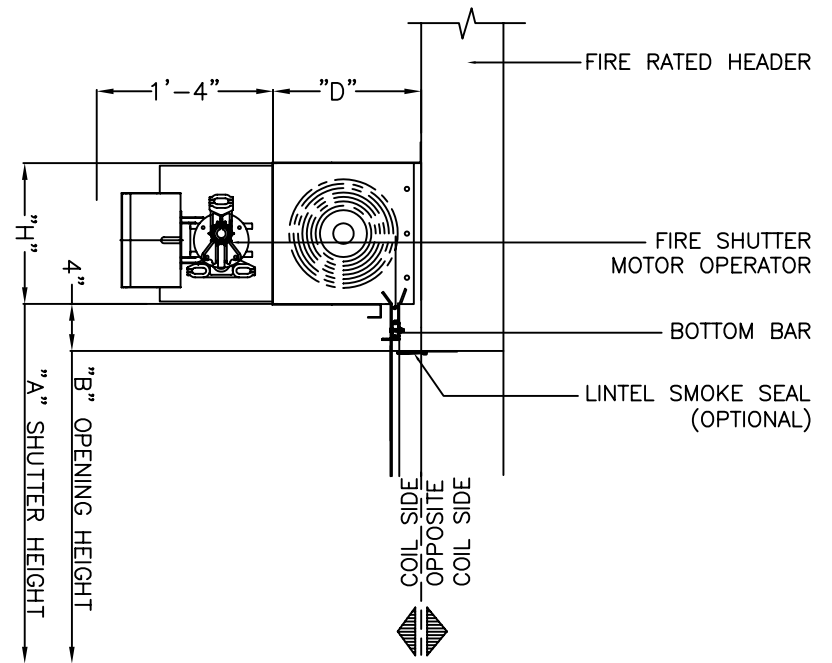

COUNTER FIRE SHUTTER MODEL CFS

12-43003

NOTE:
SUPPORT TUBES ARE
REQUIRED TO BE
ENCASED IN FIRE
RATED CONSTRUCTION

NOTE: FOR SHUTTERS GREATER
THAN 18 FEET IN WIDTH
PLEASE CONSULT FACTORY

DOOR OPENING WIDTH	"A"	"F"
UP TO 12'-0"	2 3/8"	3"
12'-0" TO 18'-0"	3 3/8"	4"

SUPPORTING TUBE DETAIL

BETWEEN JAMB

FACE MOUNTED

HOOD MEASURED "H" X "D"
SEE HOOD SELECTION CHART

BETWEEN JAMB

FACE MOUNTED

HOOD MEASURED "H" X "D"
SEE HOOD SELECTION CHART

BETWEEN JAMB

FACE MOUNTED

HOOD MEASURED "H" X "D"
SEE HOOD SELECTION CHART

COUNTER FIRE SHUTTER MODEL CFS

12-50000

NOTE: FOR SHUTTERS GREATER THAN 16 FEET IN WIDTH
OR GREATER THAN 8 FEET IN HEIGHT
PLEASE CONSULT FACTORY