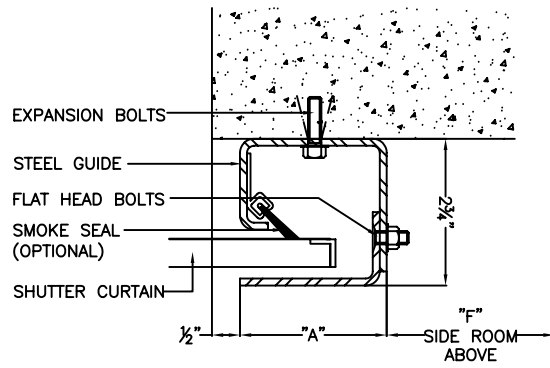

COUNTER FIRE SHUTTER MODEL CFS-M

12-30001

COUNTER FIRE SHUTTER MODEL CFS

12-43001

NOTE: FOR SHUTTERS GREATER THAN 18 FEET IN WIDTH PLEASE CONSULT FACTORY

DOOR OPENING WIDTH	"A"	"F"
UP TO 12'-0"	2 3/8"	3"
12'-0" TO 18'-0"	3 1/8"	4"

COUNTER FIRE SHUTTER MODEL CFS

12-43002

NOTE:
SUPPORT TUBES ARE
REQUIRED TO BE
ENCASED IN FIRE
RATED CONSTRUCTION

NOTE: FOR SHUTTERS GREATER
THAN 18 FEET IN WIDTH
PLEASE CONSULT FACTORY

DOOR OPENING WIDTH	"A"	"F"
UP TO 12'-0"	2 $\frac{5}{8}$ "	3"
12'-0" TO 18'-0"	3 $\frac{1}{8}$ "	4"