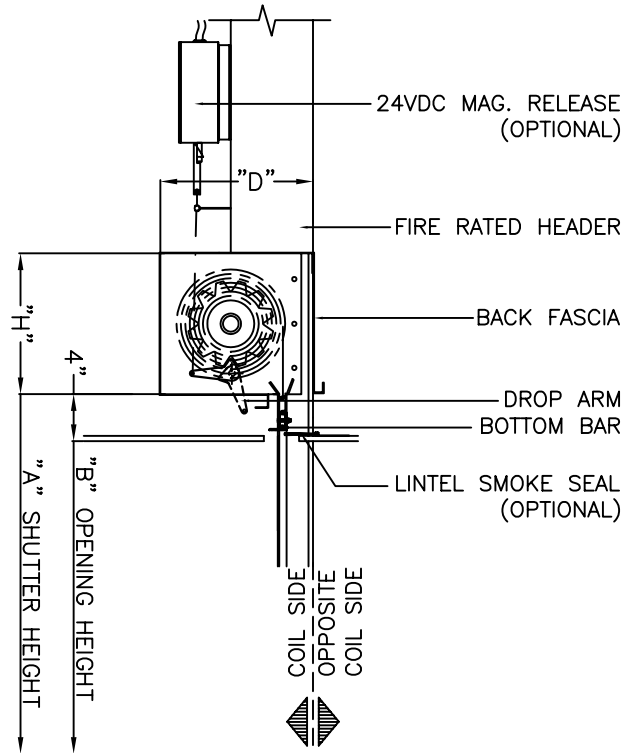

COUNTER FIRE SHUTTER MODEL CFS

12-43002

NOTE:
SUPPORT TUBES ARE
REQUIRED TO BE
ENCASED IN FIRE
RATED CONSTRUCTION

NOTE: FOR SHUTTERS GREATER
THAN 18 FEET IN WIDTH
PLEASE CONSULT FACTORY

DOOR OPENING WIDTH	"A"	"F"
UP TO 12'-0"	2 $\frac{5}{8}$ "	3"
12'-0" TO 18'-0"	3 $\frac{1}{8}$ "	4"

COUNTER FIRE SHUTTER MODEL CFS

12-43003

NOTE:
SUPPORT TUBES ARE
REQUIRED TO BE
ENCASED IN FIRE
RATED CONSTRUCTION

NOTE: FOR SHUTTERS GREATER
THAN 18 FEET IN WIDTH
PLEASE CONSULT FACTORY

DOOR OPENING WIDTH	"A"	"F"
UP TO 12'-0"	2 3/8"	3"
12'-0" TO 18'-0"	3 3/8"	4"

SUPPORTING TUBE DETAIL

BETWEEN JAMB

FACE MOUNTED

HOOD MEASURED "H" X "D"
SEE HOOD SELECTION CHART

BETWEEN JAMB

FACE MOUNTED

HOOD MEASURED "H" X "D"
SEE HOOD SELECTION CHART

BETWEEN JAMB

FACE MOUNTED

HOOD MEASURED "H" X "D"
SEE HOOD SELECTION CHART

COUNTER FIRE SHUTTER MODEL CFS

12-50000

NOTE: FOR SHUTTERS GREATER THAN 16 FEET IN WIDTH
OR GREATER THAN 8 FEET IN HEIGHT
PLEASE CONSULT FACTORY