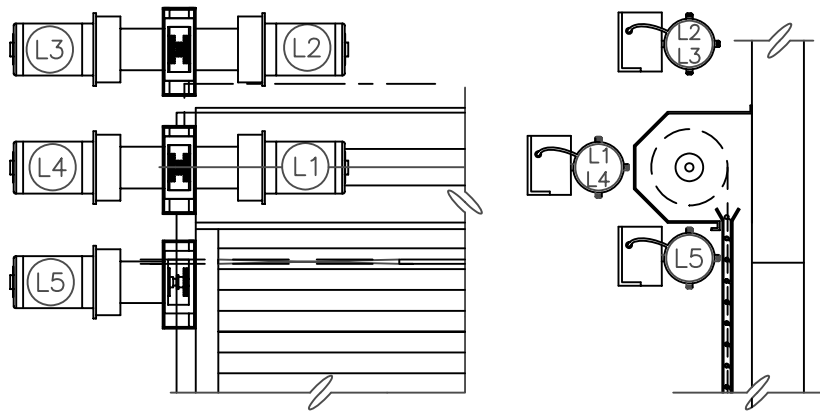

COUNTER FIRE SHUTTER MODEL CFS-M

12-49000

OPTIONAL MOTOR LOCATIONS
LEFT HAND