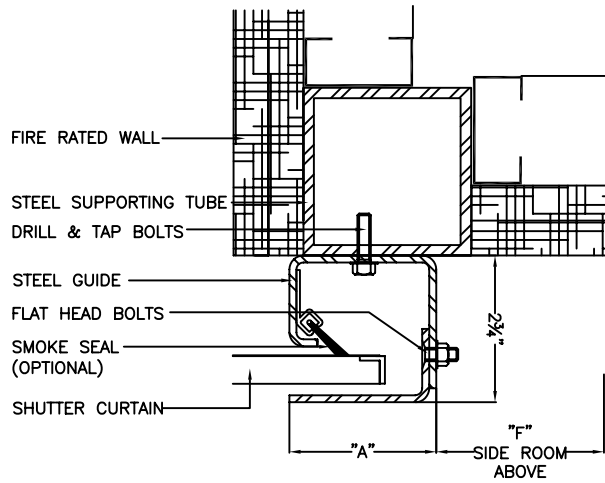

COUNTER FIRE SHUTTER MODEL CFS-M

12-30001

COUNTER FIRE SHUTTER MODEL CFS

12-43001

NOTE: FOR SHUTTERS GREATER THAN 18 FEET IN WIDTH PLEASE CONSULT FACTORY

DOOR OPENING WIDTH	"A"	"F"
UP TO 12'-0"	2 3/8"	3"
12'-0" TO 18'-0"	3 1/8"	4"

COUNTER FIRE SHUTTER MODEL CFS

12-43002

NOTE:
SUPPORT TUBES ARE
REQUIRED TO BE
ENCASED IN FIRE
RATED CONSTRUCTION

NOTE: FOR SHUTTERS GREATER
THAN 18 FEET IN WIDTH
PLEASE CONSULT FACTORY

DOOR OPENING WIDTH	"A"	"F"
UP TO 12'-0"	2 $\frac{5}{8}$ "	3"
12'-0" TO 18'-0"	3 $\frac{1}{8}$ "	4"