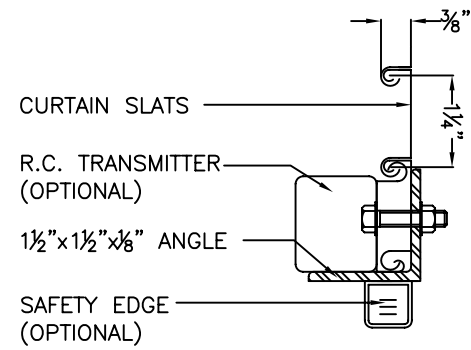

COUNTER FIRE SHUTTER MODEL CFS-M

12-30001

COUNTER FIRE SHUTTER MODEL CFS

12-43001

NOTE: FOR SHUTTERS GREATER THAN 18 FEET IN WIDTH PLEASE CONSULT FACTORY

DOOR OPENING WIDTH	"A"	"F"
UP TO 12'-0"	2 3/8"	3"
12'-0" TO 18'-0"	3 1/8"	4"