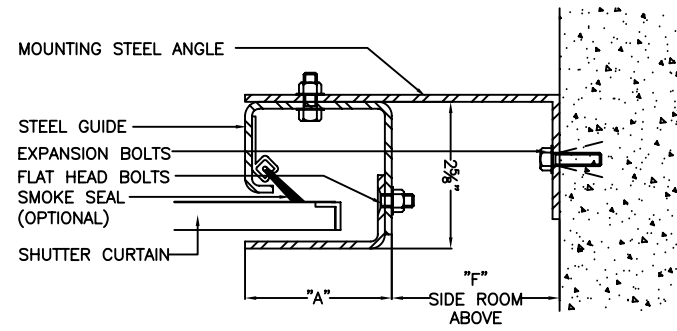

COUNTER FIRE SHUTTER MODEL CFS-M

12-30001

COUNTER FIRE SHUTTER MODEL CFS

12-43001

NOTE: FOR SHUTTERS GREATER THAN 18 FEET IN WIDTH PLEASE CONSULT FACTORY

DOOR OPENING WIDTH	"A"	"F"
UP TO 12'-0"	2 3/8"	3"
12'-0" TO 18'-0"	3 1/8"	4"

COUNTER FIRE SHUTTER MODEL CFS

12-43002

NOTE:
SUPPORT TUBES ARE
REQUIRED TO BE
ENCASED IN FIRE
RATED CONSTRUCTION

NOTE: FOR SHUTTERS GREATER
THAN 18 FEET IN WIDTH
PLEASE CONSULT FACTORY

DOOR OPENING WIDTH	"A"	"F"
UP TO 12'-0"	2 $\frac{5}{8}$ "	3"
12'-0" TO 18'-0"	3 $\frac{1}{8}$ "	4"