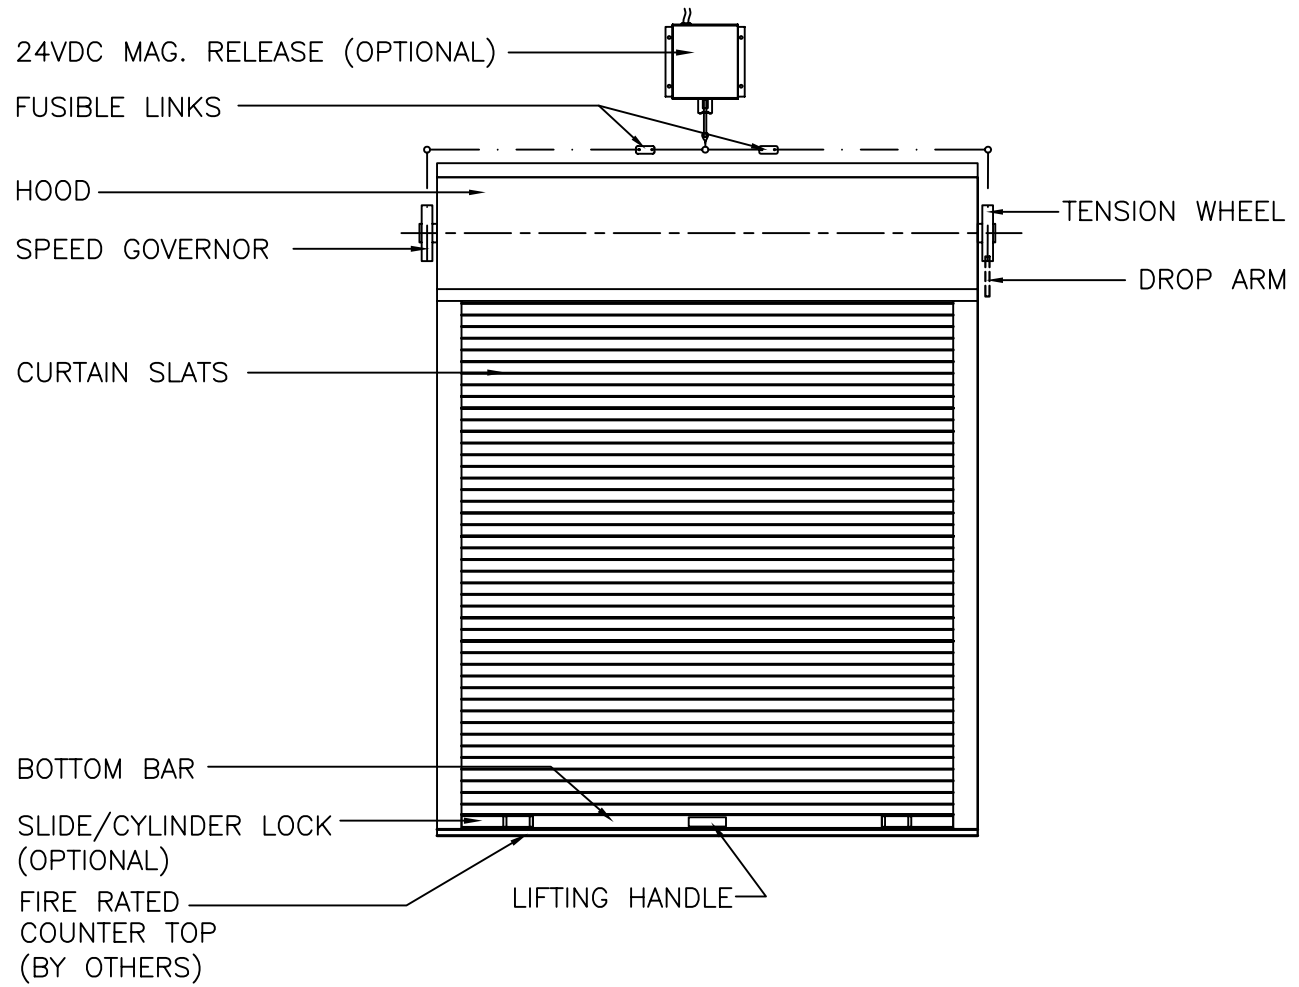

COUNTER FIRE SHUTTER MODEL CFS-PP

12-10031