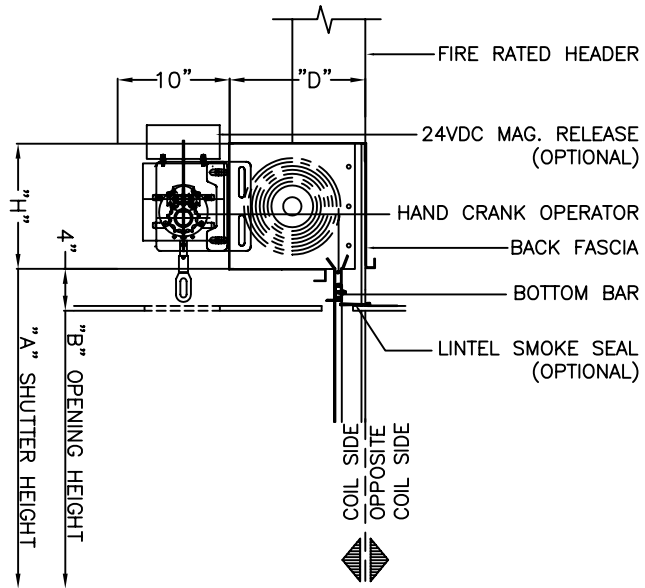

COUNTER FIRE SHUTTER MODEL CFS

12-43003

NOTE:
SUPPORT TUBES ARE
REQUIRED TO BE
ENCASED IN FIRE
RATED CONSTRUCTION

NOTE: FOR SHUTTERS GREATER
THAN 18 FEET IN WIDTH
PLEASE CONSULT FACTORY

DOOR OPENING WIDTH	"A"	"F"
UP TO 12'-0"	2 3/8"	3"
12'-0" TO 18'-0"	3 3/8"	4"

SUPPORTING TUBE DETAIL

BETWEEN JAMB

FACE MOUNTED

HOOD MEASURED "H" X "D"
SEE HOOD SELECTION CHART

BETWEEN JAMB

FACE MOUNTED

HOOD MEASURED "H" X "D"
SEE HOOD SELECTION CHART

BETWEEN JAMB

FACE MOUNTED

HOOD MEASURED "H" X "D"
SEE HOOD SELECTION CHART

COUNTER FIRE SHUTTER MODEL CFS

12-50000

NOTE: FOR SHUTTERS GREATER THAN 16 FEET IN WIDTH
OR GREATER THAN 8 FEET IN HEIGHT
PLEASE CONSULT FACTORY