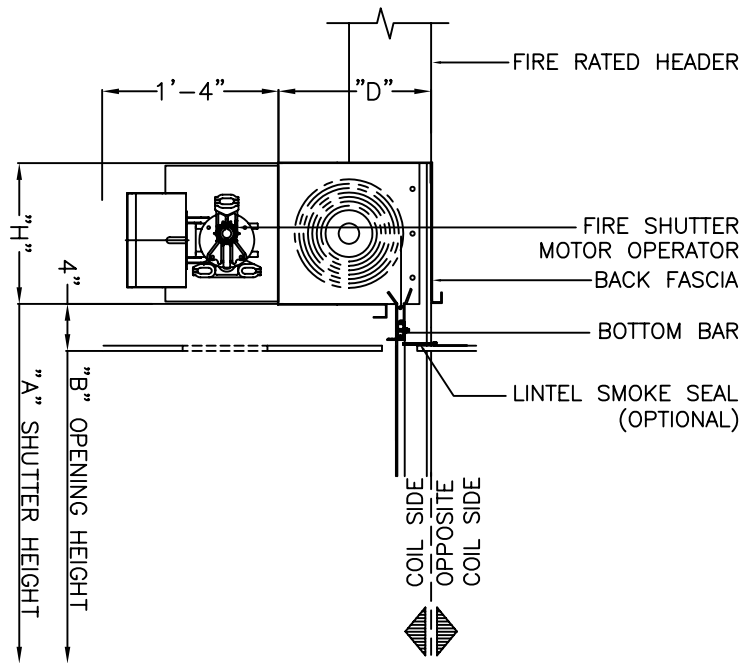

COUNTER FIRE SHUTTER MODEL CFS

12-43003

NOTE:
SUPPORT TUBES ARE
REQUIRED TO BE
ENCASED IN FIRE
RATED CONSTRUCTION

NOTE: FOR SHUTTERS GREATER
THAN 18 FEET IN WIDTH
PLEASE CONSULT FACTORY

DOOR OPENING WIDTH	"A"	"F"
UP TO 12'-0"	2 3/8"	3"
12'-0" TO 18'-0"	3 3/8"	4"

SUPPORTING TUBE DETAIL

BETWEEN JAMB

FACE MOUNTED

HOOD MEASURED "H" X "D"
SEE HOOD SELECTION CHART

BETWEEN JAMB

FACE MOUNTED

HOOD MEASURED "H" X "D"
SEE HOOD SELECTION CHART

BETWEEN JAMB

FACE MOUNTED

HOOD MEASURED "H" X "D"
SEE HOOD SELECTION CHART

COUNTER FIRE SHUTTER MODEL CFS

12-50000

NOTE: FOR SHUTTERS GREATER THAN 16 FEET IN WIDTH
OR GREATER THAN 8 FEET IN HEIGHT
PLEASE CONSULT FACTORY