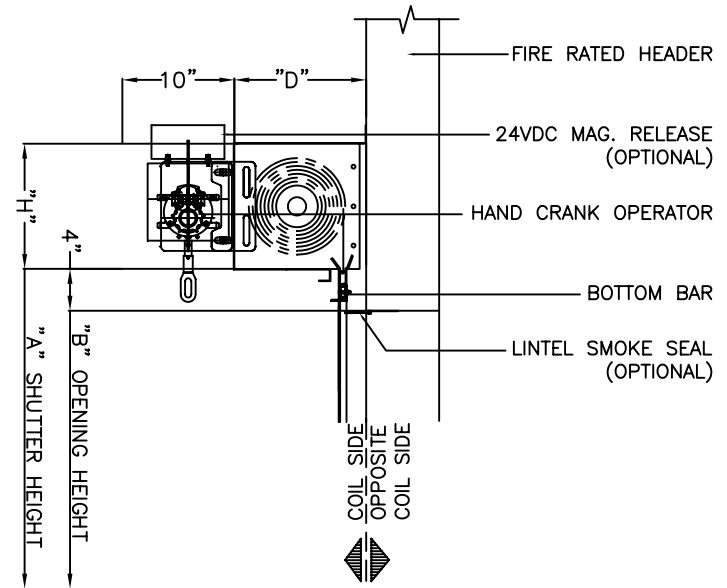

COUNTER FIRE SHUTTER MODEL CFS

12-43003

NOTE:
SUPPORT TUBES ARE
REQUIRED TO BE
ENCASED IN FIRE
RATED CONSTRUCTION

NOTE: FOR SHUTTERS GREATER
THAN 18 FEET IN WIDTH
PLEASE CONSULT FACTORY

DOOR OPENING WIDTH	"A"	"F"
UP TO 12'-0"	2 3/8"	3"
12'-0" TO 18'-0"	3 3/8"	4"

SUPPORTING TUBE DETAIL

BETWEEN JAMB

FACE MOUNTED

HOOD MEASURED "H" X "D"
SEE HOOD SELECTION CHART

BETWEEN JAMB

FACE MOUNTED

HOOD MEASURED "H" X "D"
SEE HOOD SELECTION CHART

BETWEEN JAMB

FACE MOUNTED

HOOD MEASURED "H" X "D"
SEE HOOD SELECTION CHART

COUNTER FIRE SHUTTER MODEL CFS

12-50000

NOTE: FOR SHUTTERS GREATER THAN 16 FEET IN WIDTH
OR GREATER THAN 8 FEET IN HEIGHT
PLEASE CONSULT FACTORY