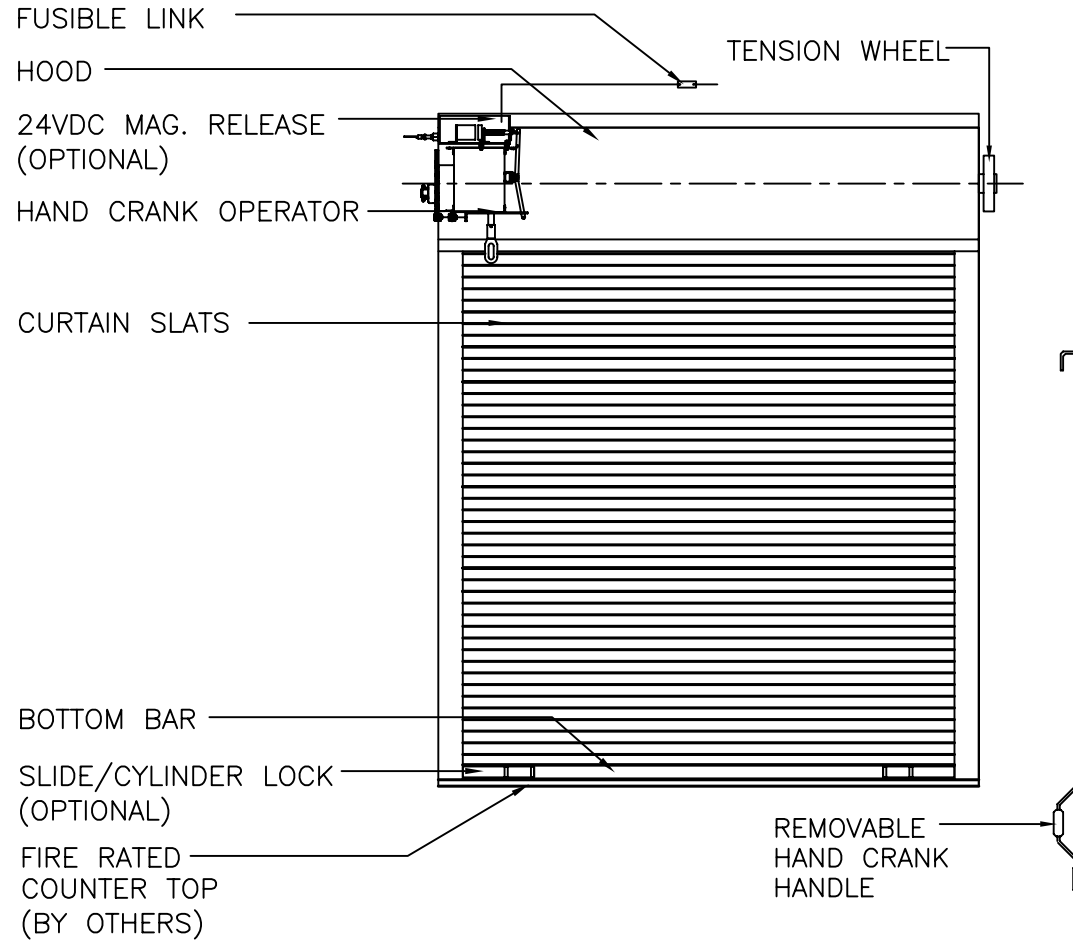

COUNTER FIRE SHUTTER MODEL CFS-HK

12-10011