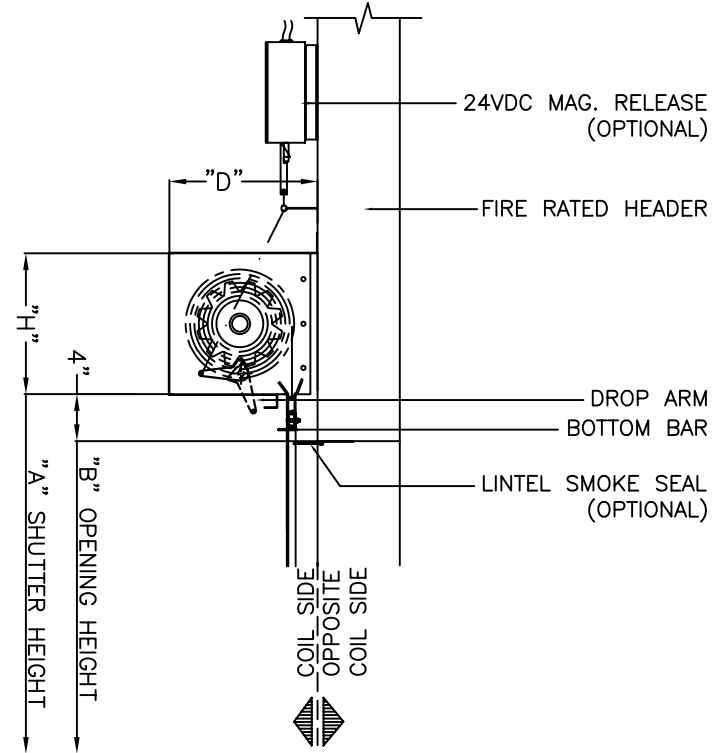

COUNTER FIRE SHUTTER MODEL CFS

12-43003

NOTE:
SUPPORT TUBES ARE
REQUIRED TO BE
ENCASED IN FIRE
RATED CONSTRUCTION

NOTE: FOR SHUTTERS GREATER
THAN 18 FEET IN WIDTH
PLEASE CONSULT FACTORY

DOOR OPENING WIDTH	"A"	"F"
UP TO 12'-0"	2 3/8"	3"
12'-0" TO 18'-0"	3 3/8"	4"

SUPPORTING TUBE DETAIL

BETWEEN JAMB

FACE MOUNTED

HOOD MEASURED "H" X "D"
SEE HOOD SELECTION CHART

BETWEEN JAMB

FACE MOUNTED

HOOD MEASURED "H" X "D"
SEE HOOD SELECTION CHART

BETWEEN JAMB