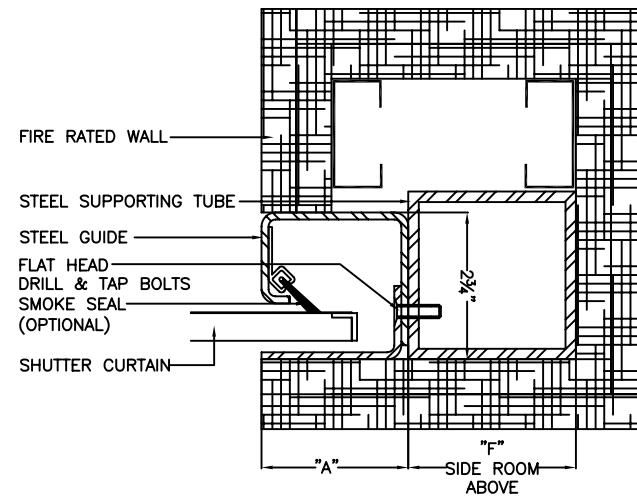

COUNTER FIRE SHUTTER MODEL CFS-M

12-30001

COUNTER FIRE SHUTTER MODEL CFS

12-43001

NOTE: FOR SHUTTERS GREATER THAN 18 FEET IN WIDTH PLEASE CONSULT FACTORY

DOOR OPENING WIDTH	"A"	"F"
UP TO 12'-0"	2 3/8"	3"
12'-0" TO 18'-0"	3 1/8"	4"

COUNTER FIRE SHUTTER MODEL CFS

12-43002

NOTE:
SUPPORT TUBES ARE
REQUIRED TO BE
ENCASED IN FIRE
RATED CONSTRUCTION

NOTE: FOR SHUTTERS GREATER
THAN 18 FEET IN WIDTH
PLEASE CONSULT FACTORY

DOOR OPENING WIDTH	"A"	"F"
UP TO 12'-0"	2 $\frac{5}{8}$ "	3"
12'-0" TO 18'-0"	3 $\frac{1}{8}$ "	4"