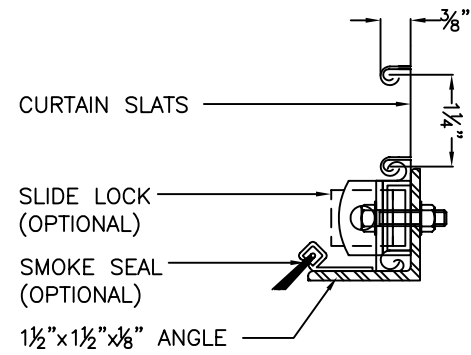

COUNTER FIRE SHUTTER MODEL CFS-M

12-30001

COUNTER FIRE SHUTTER MODEL CFS

12-43001

NOTE: FOR SHUTTERS GREATER THAN 18 FEET IN WIDTH PLEASE CONSULT FACTORY

DOOR OPENING WIDTH	"A"	"F"
UP TO 12'-0"	2 3/8"	3"
12'-0" TO 18'-0"	3 1/8"	4"

COUNTER FIRE SHUTTER MODEL CFS

12-43002

NOTE:
SUPPORT TUBES ARE
REQUIRED TO BE
ENCASED IN FIRE
RATED CONSTRUCTION

NOTE: FOR SHUTTERS GREATER
THAN 18 FEET IN WIDTH
PLEASE CONSULT FACTORY

DOOR OPENING WIDTH	"A"	"F"
UP TO 12'-0"	2 $\frac{5}{8}$ "	3"
12'-0" TO 18'-0"	3 $\frac{1}{8}$ "	4"