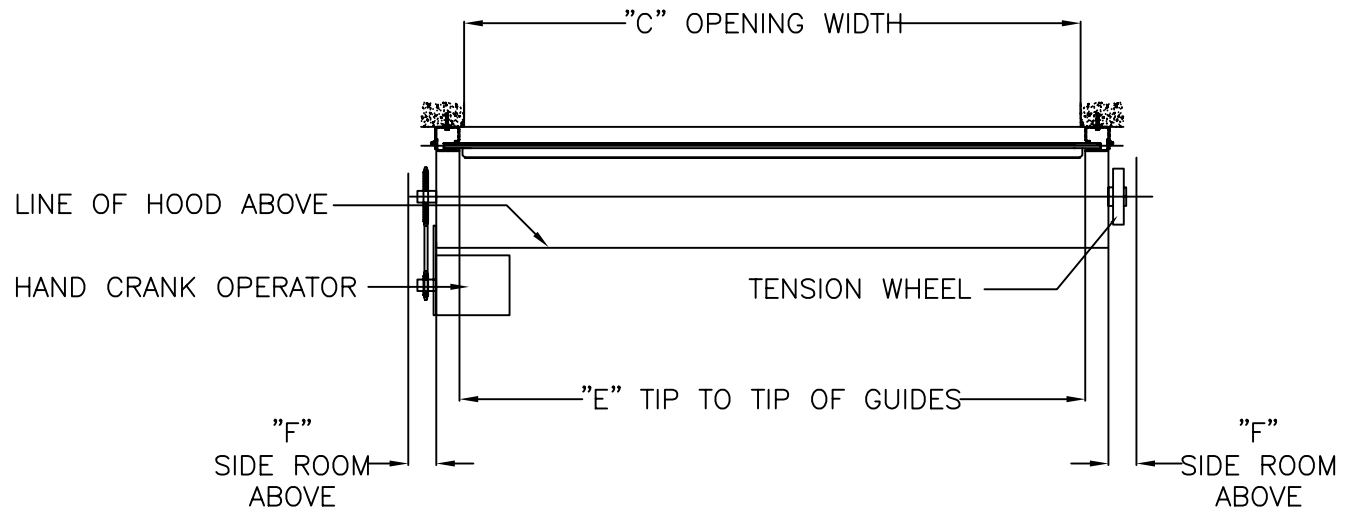

COUNTER FIRE SHUTTER MODEL CFS-M

12-30001

COUNTER FIRE SHUTTER MODEL CFS

12-43001

NOTE: FOR SHUTTERS GREATER THAN 18 FEET IN WIDTH PLEASE CONSULT FACTORY

DOOR OPENING WIDTH	"A"	"F"
UP TO 12'-0"	2 3/8"	3"
12'-0" TO 18'-0"	3 1/8"	4"