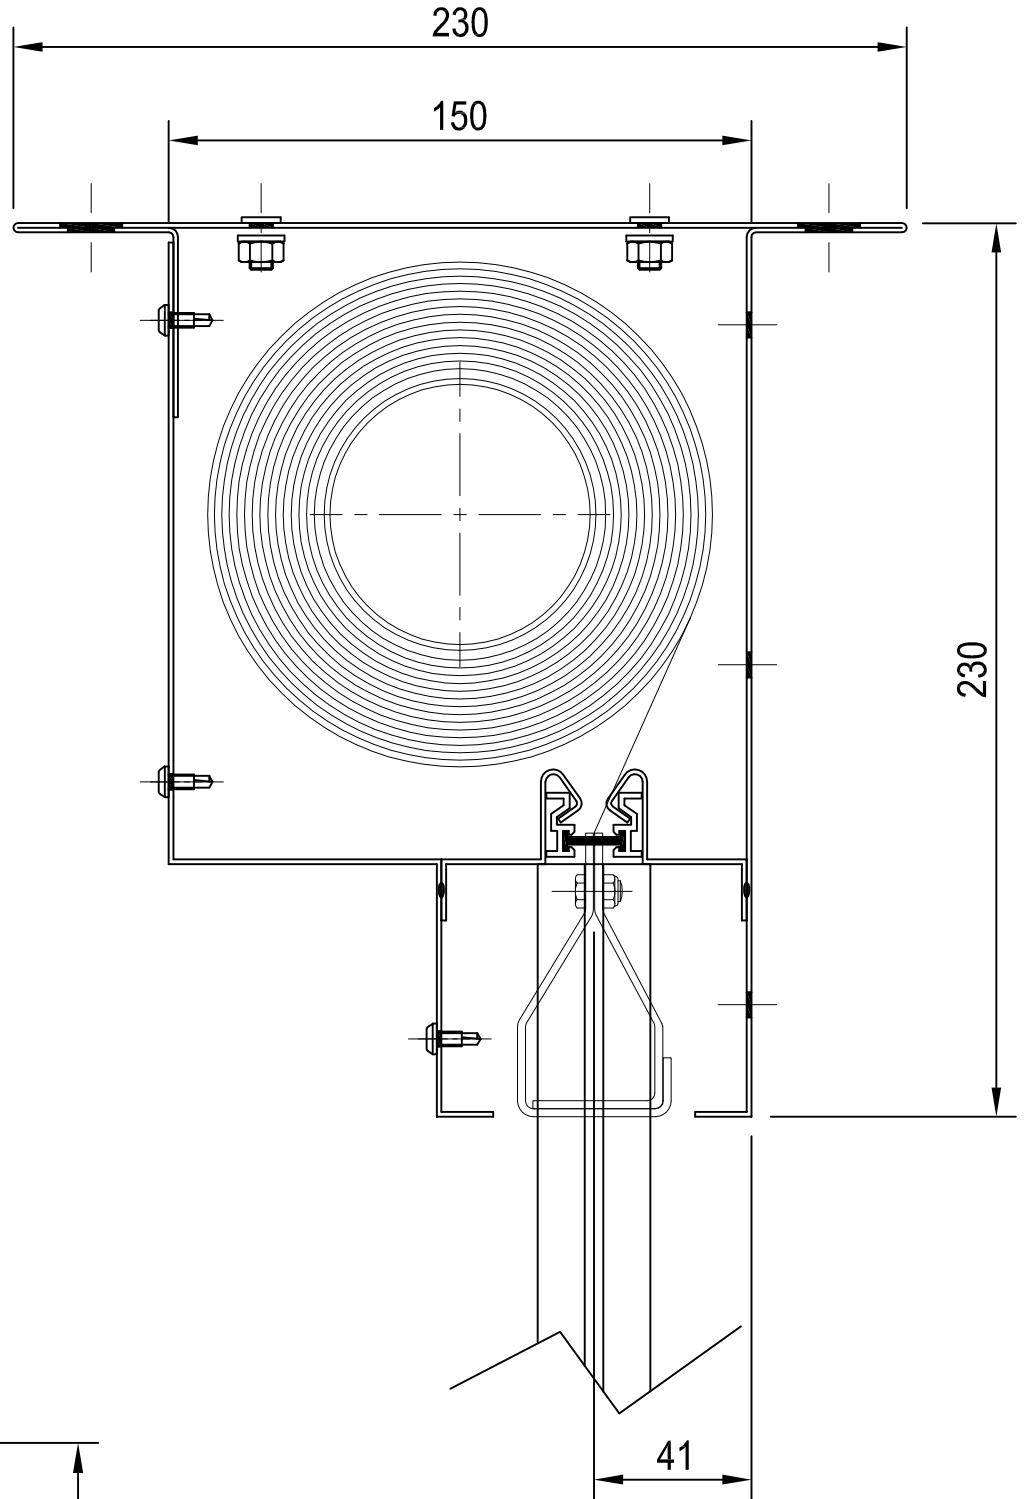

Headbox Details - Face Fix

Maximum width - 3 metres
 Maximum drop - 3 metres

Side Guide Details

Edward House, Penner Road,
 Havant, Hampshire, PO9 1QZ, UK

Tel: +44 (0) 23 9245 4405
 Fax: +44 (0) 23 9249 2732

ALL DIMENSION IN MILLIMETERS
 UNLESS OTHERWISE STATED

APPROVED:

DRG. No.

601/318/MK

ISSUE:

B

DATE:

25.02.2014

Headbox Details - Reveal Fix

Maximum width - 3 metres
Maximum drop - 3 metres

Side Guide Details

DRAWN: JR	TITLE: VII®FIRE I ZONE WITH SMOKE CONTROL REVEAL FIX HEADBOX AND SIDE GUIDE DETAILS	
CHECKED:	© 1997 A COOPER GROUP LIMITED ALL RIGHTS RESERVED. THIS DESIGN MAY NOT BE REPRODUCED IN ANY MATERIAL FORM, INCLUDING ELECTRONICALLY WITHOUT THE WRITTEN PERMISSION OF THE COPYRIGHT NAMES	ALL DIMENSION IN MILLIMETERS UNLESS OTHERWISE STATED
APPROVED:	DRG. No. 601/319/MK	ISSUE: B DATE: 25.02.2014