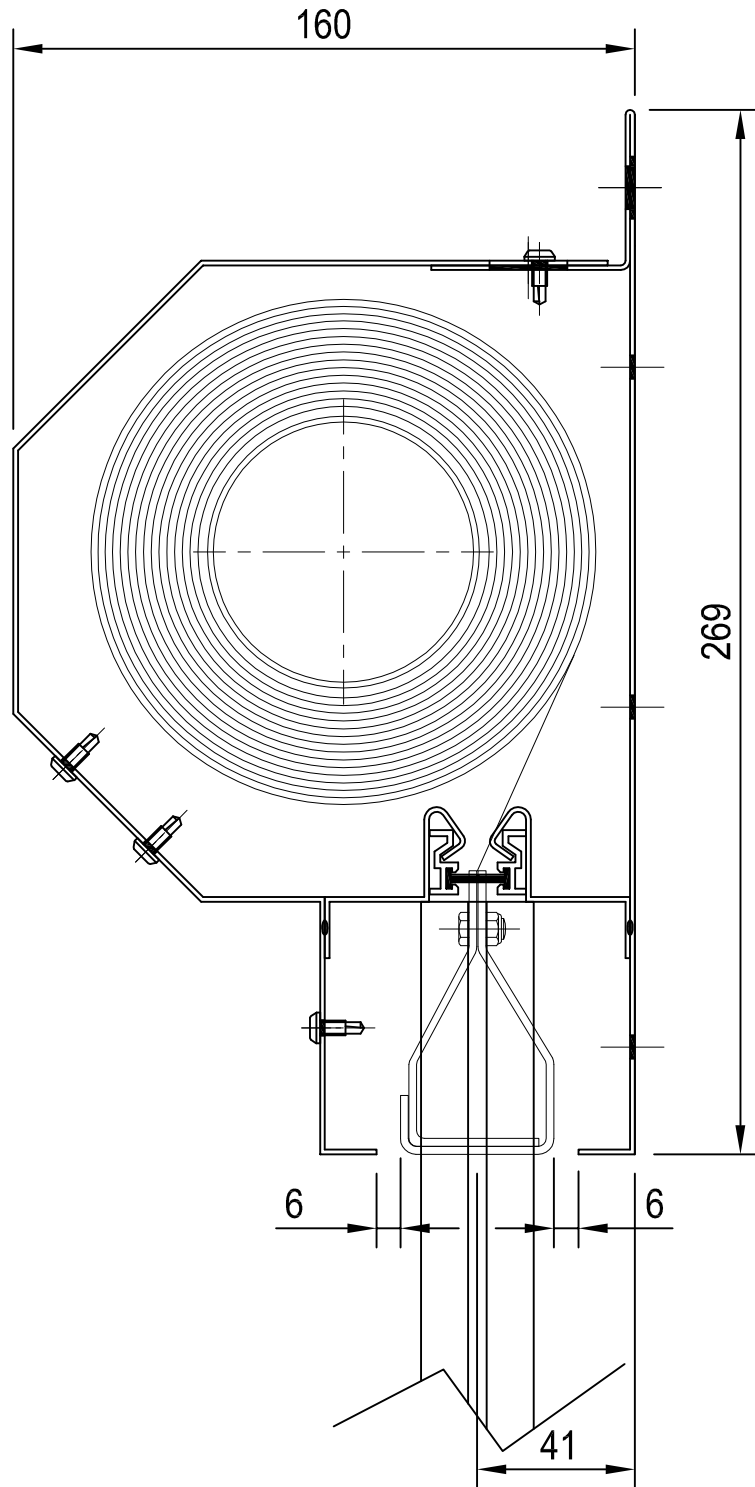

Headbox Details - Face Fix

Maximum width - 3 metres
 Maximum drop - 3 metres

Side Guide Details

Edward House, Penner Road,
 Havant, Hampshire, PO9 1QZ, UK

Tel: +44 (0) 23 9245 4405
 Fax: +44 (0) 23 9249 2732

ALL DIMENSION IN MILLIMETERS
 UNLESS OTHERWISE STATED

APPROVED:

DRG. No.

601/318/MK

ISSUE:

B

DATE:

25.02.2014

Headbox Details - Reveal Fix

Maximum width - 3 metres
Maximum drop - 3 metres

Side Guide Details

DRAWN: JR	TITLE: VII®FIRE I ZONE WITH SMOKE CONTROL REVEAL FIX HEADBOX AND SIDE GUIDE DETAILS	
CHECKED:	© 1997 A COOPER GROUP LIMITED ALL RIGHTS RESERVED. THIS DESIGN MAY NOT BE REPRODUCED IN ANY MATERIAL FORM, INCLUDING ELECTRONICALLY WITHOUT THE WRITTEN PERMISSION OF THE COPYRIGHT NAMES	ALL DIMENSION IN MILLIMETERS UNLESS OTHERWISE STATED
APPROVED:	DRG. No. 601/319/MK	ISSUE: B DATE: 25.02.2014