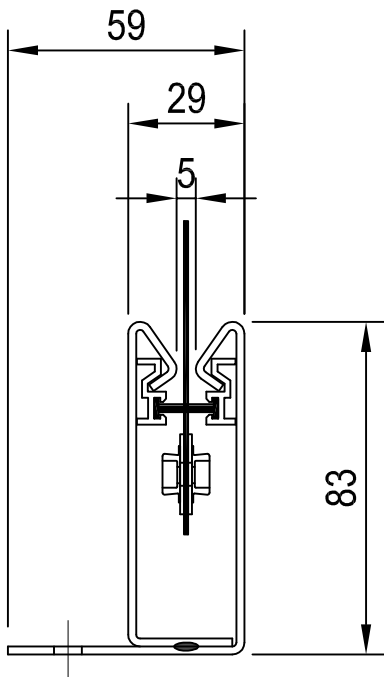

Headbox Details - Face Fix

Maximum width - 3 metres
 Maximum drop - 3 metres

Side Guide Details

Edward House, Penner Road,
 Havant, Hampshire, PO9 1QZ, UK

Tel: +44 (0) 23 9245 4405
 Fax: +44 (0) 23 9249 2732

ALL DIMENSION IN MILLIMETERS
 UNLESS OTHERWISE STATED

APPROVED:

DRG. No.

601/318/MK

ISSUE:

B

DATE:

25.02.2014

Headbox Details - Reveal Fix

Maximum width - 3 metres
Maximum drop - 3 metres

Side Guide Details

DRAWN: JR	TITLE: VII®FIRE I ZONE WITH SMOKE CONTROL REVEAL FIX HEADBOX AND SIDE GUIDE DETAILS	
CHECKED:	© 1997 A COOPER GROUP LIMITED ALL RIGHTS RESERVED. THIS DESIGN MAY NOT BE REPRODUCED IN ANY MATERIAL FORM, INCLUDING ELECTRONICALLY WITHOUT THE WRITTEN PERMISSION OF THE COPYRIGHT NAMES	ALL DIMENSION IN MILLIMETERS UNLESS OTHERWISE STATED
APPROVED:	DRG. No. 601/319/MK	ISSUE: B DATE: 25.02.2014