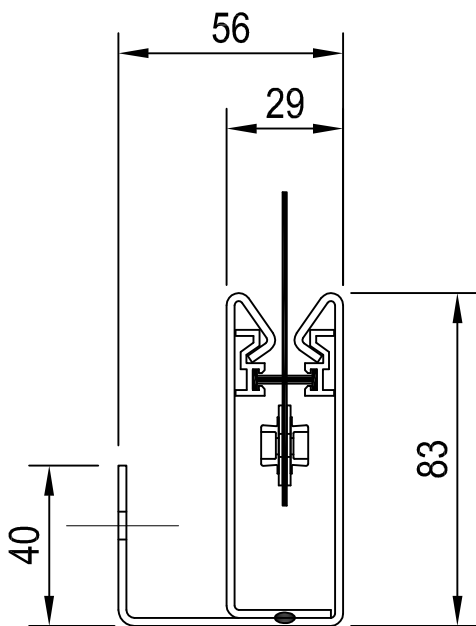

Headbox Details - Face Fix

Maximum width - 3 metres
 Maximum drop - 3 metres

Side Guide Details

Edward House, Penner Road,
 Havant, Hampshire, PO9 1QZ, UK

Tel: +44 (0) 23 9245 4405
 Fax: +44 (0) 23 9249 2732

ALL DIMENSION IN MILLIMETERS
 UNLESS OTHERWISE STATED

APPROVED:

DRG. No.

601/318/MK

ISSUE:

B

DATE:

25.02.2014

Headbox Details - Reveal Fix

Maximum width - 3 metres
Maximum drop - 3 metres

Side Guide Details

DRAWN: JR	TITLE: VII®FIRE I ZONE WITH SMOKE CONTROL REVEAL FIX HEADBOX AND SIDE GUIDE DETAILS	
CHECKED:	© 1997 A COOPER GROUP LIMITED ALL RIGHTS RESERVED. THIS DESIGN MAY NOT BE REPRODUCED IN ANY MATERIAL FORM, INCLUDING ELECTRONICALLY WITHOUT THE WRITTEN PERMISSION OF THE COPYRIGHT NAMES	ALL DIMENSION IN MILLIMETERS UNLESS OTHERWISE STATED
APPROVED:	DRG. No. 601/319/MK	ISSUE: B DATE: 25.02.2014